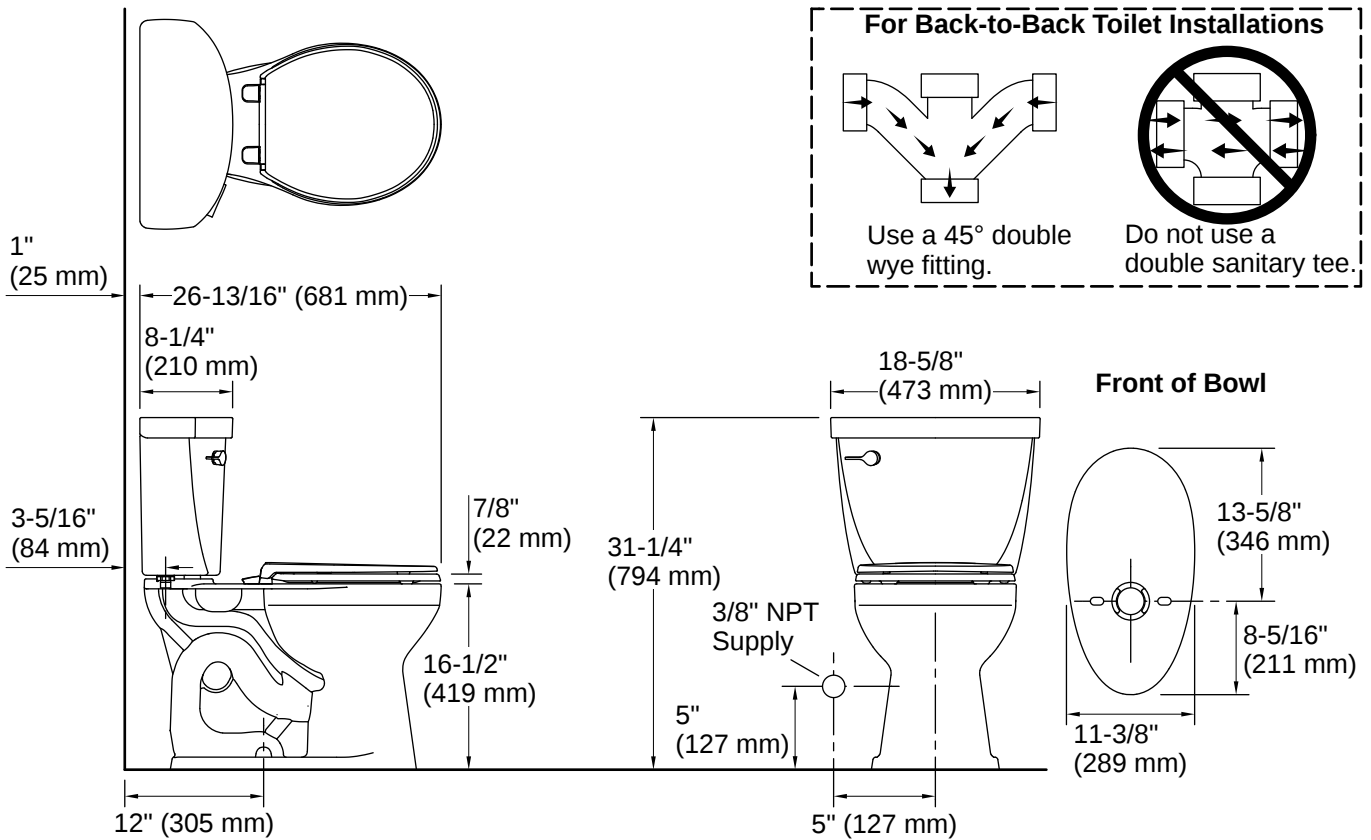

Cimarron® | K-31640

Two-piece round-front toilet, 1.6 gpf

Features

- Two-piece design
- Round-front bowl offers an ideal solution for smaller bathrooms and powder rooms
- Comfort Height® feature offers chair-height seating that makes sitting down and standing up easier for most adults
- 1.6 gpf (6.0 lpf)
- Left-hand Polished Chrome trip lever
- 2-1/8" (54 mm) fully glazed trapway
- Revolution 360® flushing technology generates a forceful swirling motion to keep the bowl clean longer
- Sanitary guard where bowl and tank meet for ease of cleaning
- CleanCoat™ surface treatment inhibits the growth of water scale and mineral stains for improved ease of cleaning
- Precision-engineered tank, bowl, and trapway create strong siphon during flushing
- AquaPiston® canister optimizes the flow out of the tank, harnessing gravity and the natural, powerful reducing cascade of water to increase the power and effectiveness of the flush
- Easy-to-flush canister design requires less force to actuate than a 3" (76 mm) flapper, and has 90% less exposed seal material which resists conditions that cause wear, tear, shrinkage and swelling

Rough-in:	Standard 12" (305mm)
Flush Type:	AquaPiston, Revolution 360
Flush Rate:	1.6 gpf (6 lpf)
Bowl Shape:	Round-front
Waste Outlet:	Floor
Trapway Size:	2-1/8" (54 mm)
Trapway Type:	Exposed
Water Surface Size:	8-5/8" x 7-13/16" (218 mm x 198 mm)
Rim to Water Surface:	6-5/8" (168 mm)

Installation

- Standard 12" (305 mm) rough-in
- Seat and supply line sold separately

Installation Notes

Install this product according to the installation instructions.

Product dimensions are nominal and may vary per ASME A112.19.2 tolerances.