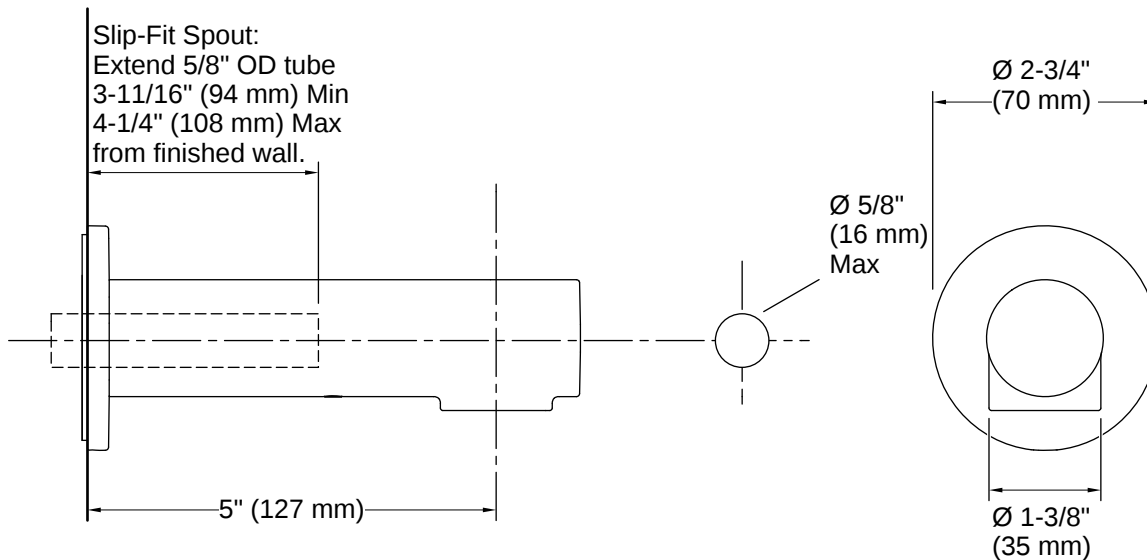

Installation

- Wall-mount

Installation Notes

Install this product according to the installation instructions.