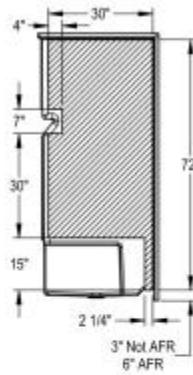

Icon SH4834 AcrylX™ Alcove One-piece Shower

Model number:

107426-000-002-000

Dimensions: 48" x 33.5" x 75.5"

Installation: Alcove

Material: AcrylX™ Applied Acrylic

MADE IN CANADA 

Standard Features:

MAAX

Icon SH4834 AcryIX™ Alcove One-piece Shower

Model number:

107426-000-002-000

Dimensions: 48" x 33.5" x 75.5"

Installation: Alcove

Material: AcryIX™ Applied Acrylic

BASE MODEL
Center Drain Shown

REINFORCEMENT OPTION
Left Wall Shown, Symmetrical for Right

REINFORCEMENT OPTION
Back Wall Shown

Dimensions

48 x 33 1/2 x 75 1/2 In.
(1219 x 851 x 1918 mm)

Weight

135 lbs - 61 kg

Shape

Rectangular

Pieces

1

Drain location:

Center

All dimensions are approximate. Structure measurements must be verified against the unit to ensure proper fit.

Project:

Contractor:

Representative: