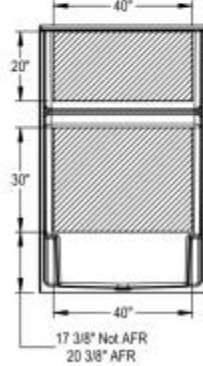

Icon SH4834 AcrylX™ Alcove One-piece Shower

Model number:

107426-000-002-000

Dimensions: 48" x 33.5" x 75.5"

Installation: Alcove

Material: AcrylX™ Applied Acrylic

MADE IN CANADA 

Standard Features:

MAAX

Icon SH4834 AcryIX™ Alcove One-piece Shower

Model number:

107426-000-002-000

Dimensions: 48" x 33.5" x 75.5"

Installation: Alcove

Material: AcryIX™ Applied Acrylic

BASE MODEL
Center Drain Shown

REINFORCEMENT OPTION
Left Wall Shown, Symmetrical for Right

REINFORCEMENT OPTION
Back Wall Shown

Dimensions

48 x 33 1/2 x 75 1/2 In.
(1219 x 851 x 1918 mm)

Weight

135 lbs - 61 kg

Shape

Rectangular

Pieces

1

Drain location:

Center

All dimensions are approximate. Structure measurements must be verified against the unit to ensure proper fit.

Project:

Contractor:

Representative: