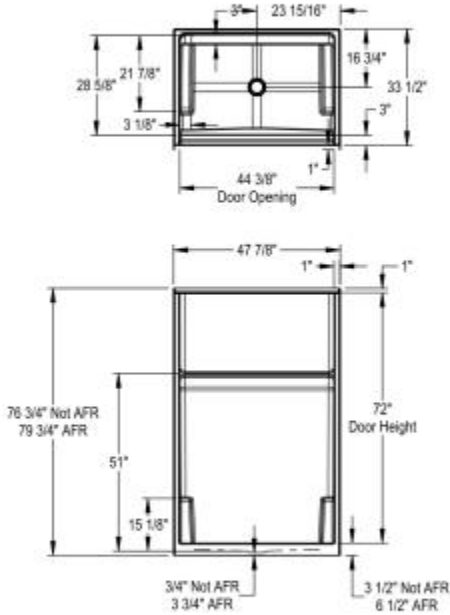

Icon SH4834 AcrylX™ Alcove One-piece Shower

Model number:

107426-000-002-000

Dimensions: 48" x 33.5" x 75.5"

Installation: Alcove

Material: AcrylX™ Applied Acrylic

MADE IN CANADA 

Standard Features:

MAAX

Icon SH4834 AcryIX™ Alcove One-piece Shower

Model number:

107426-000-002-000

Dimensions: 48" x 33.5" x 75.5"

Installation: Alcove

Material: AcryIX™ Applied Acrylic

BASE MODEL
Center Drain Shown

REINFORCEMENT OPTION
Left Wall Shown, Symmetrical for Right

REINFORCEMENT OPTION
Back Wall Shown

Dimensions

48 x 33 1/2 x 75 1/2 In.
(1219 x 851 x 1918 mm)

Weight

135 lbs - 61 kg

Shape

Rectangular

Pieces

1

Drain location:

Center

All dimensions are approximate. Structure measurements must be verified against the unit to ensure proper fit.

Project:

Contractor:

Representative: