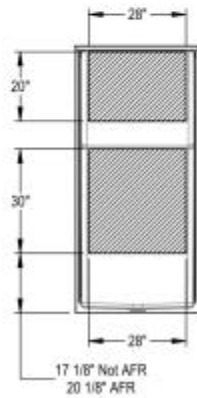

Icon SH3636X AFR Acrylx Alcove One-Piece Shower

Model number:

107636-000-002-500

Dimensions: 36" x 36" x 78.5"

Installation: Alcove

Material: AcrylX™ Applied Acrylic

Standard Features:

- Made of AcrylX™ applied acrylic for improved durability
- Slip-resistant textured bottom for additional safety
- Available with and without an Above-the-Floor Rough (AFR) configuration
- Built-in shelf provide generous storage space, making it easy to keep bathing essentials organized
- Pair with the optional teak wood seat to add functionality to the shower space
- Smooth Walls for a modern and minimalist look

MAAX

Icon SH3636X AFR Acrylx Alcove One-Piece Shower

Model number:

107636-000-002-500

Dimensions: 36" x 36" x 78.5"

Installation: Alcove

Material: AcrylX™ Applied Acrylic

BASE MODEL
Center Drain Shown

All dimensions are approximate. Structure measurements must be verified against the unit to ensure proper fit.

REINFORCEMENT OPTION
Left Wall Shown, Symmetrical for Right

REINFORCEMENT OPTION
Back Wall Shown

Dimensions

36 x 36 x 78 1/2 In.
(914 x 914 x 1994 mm)

Weight

102 lbs - 46 kg

Shape

Square

Pieces

1