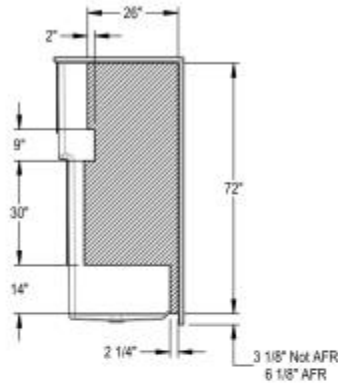

Icon SH3636X AFR Acrylx Alcove One-Piece Shower

Model number:

107636-000-002-500

Dimensions: 36" x 36" x 78.5"

Installation: Alcove

Material: AcrylX™ Applied Acrylic

Standard Features:

- Made of AcrylX™ applied acrylic for improved durability
- Slip-resistant textured bottom for additional safety
- Available with and without an Above-the-Floor Rough (AFR) configuration
- Built-in shelf provide generous storage space, making it easy to keep bathing essentials organized
- Pair with the optional teak wood seat to add functionality to the shower space
- Smooth Walls for a modern and minimalist look

MAAX

Icon SH3636X AFR Acrylx Alcove One-Piece Shower

Model number:

107636-000-002-500

Dimensions: 36" x 36" x 78.5"

Installation: Alcove

Material: AcrylX™ Applied Acrylic

BASE MODEL
Center Drain Shown

All dimensions are approximate. Structure measurements must be verified against the unit to ensure proper fit.

REINFORCEMENT OPTION
Left Wall Shown, Symmetrical for Right

REINFORCEMENT OPTION
Back Wall Shown

Dimensions

36 x 36 x 78 1/2 In.
(914 x 914 x 1994 mm)

Weight

102 lbs - 46 kg

Shape

Square

Pieces

1