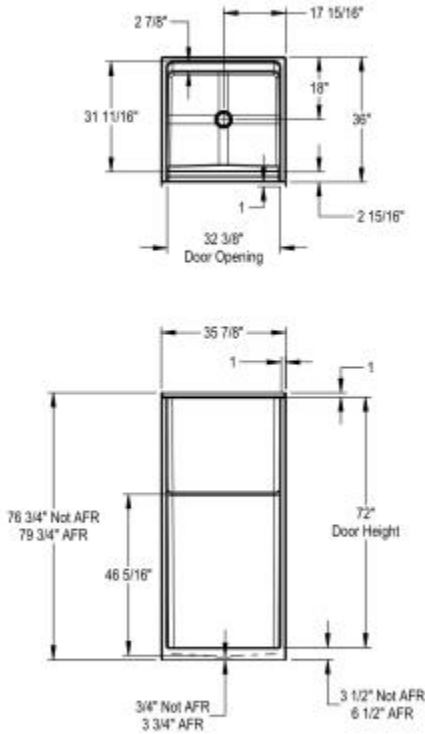

Icon SH3636X AFR Acrylx Alcove One-Piece Shower

Model number:

107636-000-002-500

Dimensions: 36" x 36" x 78.5"

Installation: Alcove

Material: AcrylX™ Applied Acrylic

Standard Features:

- Made of AcrylX™ applied acrylic for improved durability
- Slip-resistant textured bottom for additional safety
- Available with and without an Above-the-Floor Rough (AFR) configuration
- Built-in shelf provide generous storage space, making it easy to keep bathing essentials organized
- Pair with the optional teak wood seat to add functionality to the shower space
- Smooth Walls for a modern and minimalist look

MAAX

Icon SH3636X AFR Acrylx Alcove One-Piece Shower

Model number:

107636-000-002-500

Dimensions: 36" x 36" x 78.5"

Installation: Alcove

Material: AcrylX™ Applied Acrylic

BASE MODEL
Center Drain Shown

All dimensions are approximate. Structure measurements must be verified against the unit to ensure proper fit.

REINFORCEMENT OPTION
Left Wall Shown, Symmetrical for Right

REINFORCEMENT OPTION
Back Wall Shown

Dimensions

36 x 36 x 78 1/2 In.
(914 x 914 x 1994 mm)

Weight

102 lbs - 46 kg

Shape

Square

Pieces

1