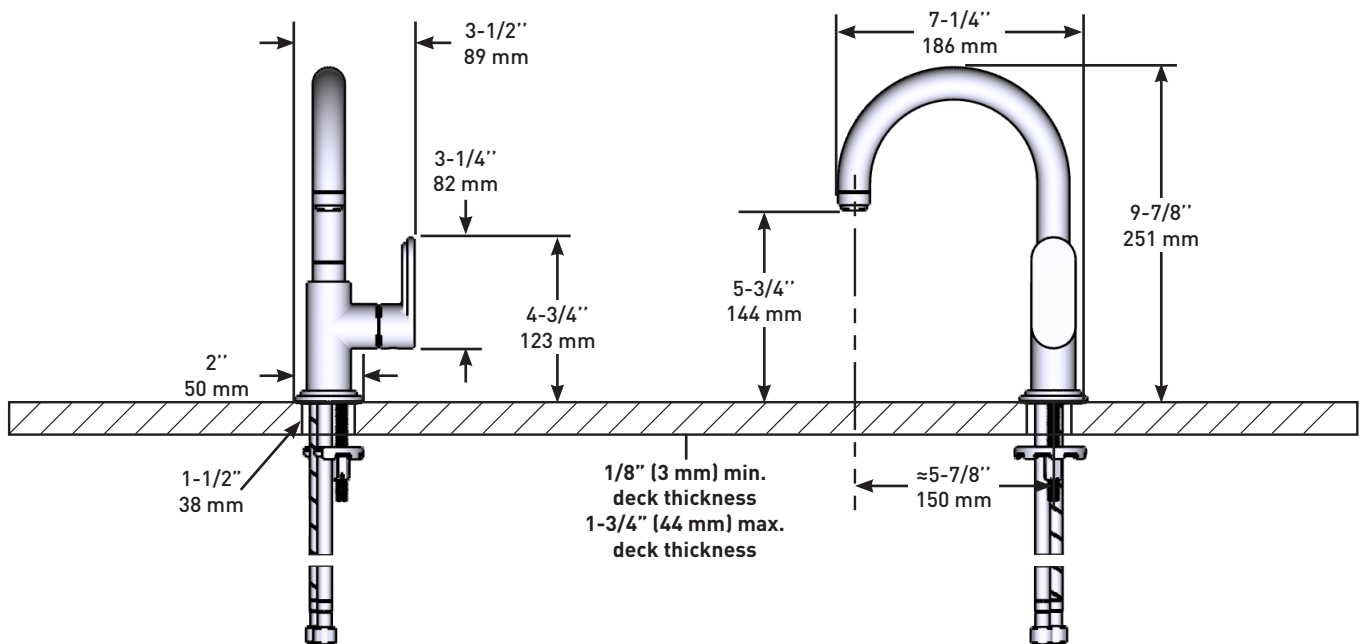

For warranty or additional information, contact:

US Customers

U.S.A.
houseofrohl.com/support
1-800-777-9762

Canadian Customers

QUEBEC / MARITIMES / WESTERN CANADA
QUÉBEC / MARITIMES / OUEST CANADIEN
QUEBEC / MARITIMOS / CANADA OCCIDENTAL
houseofrohl.ca/support
1-866-473-8442

ONTARIO
houseofrohl.ca/support
1-800-287-5354