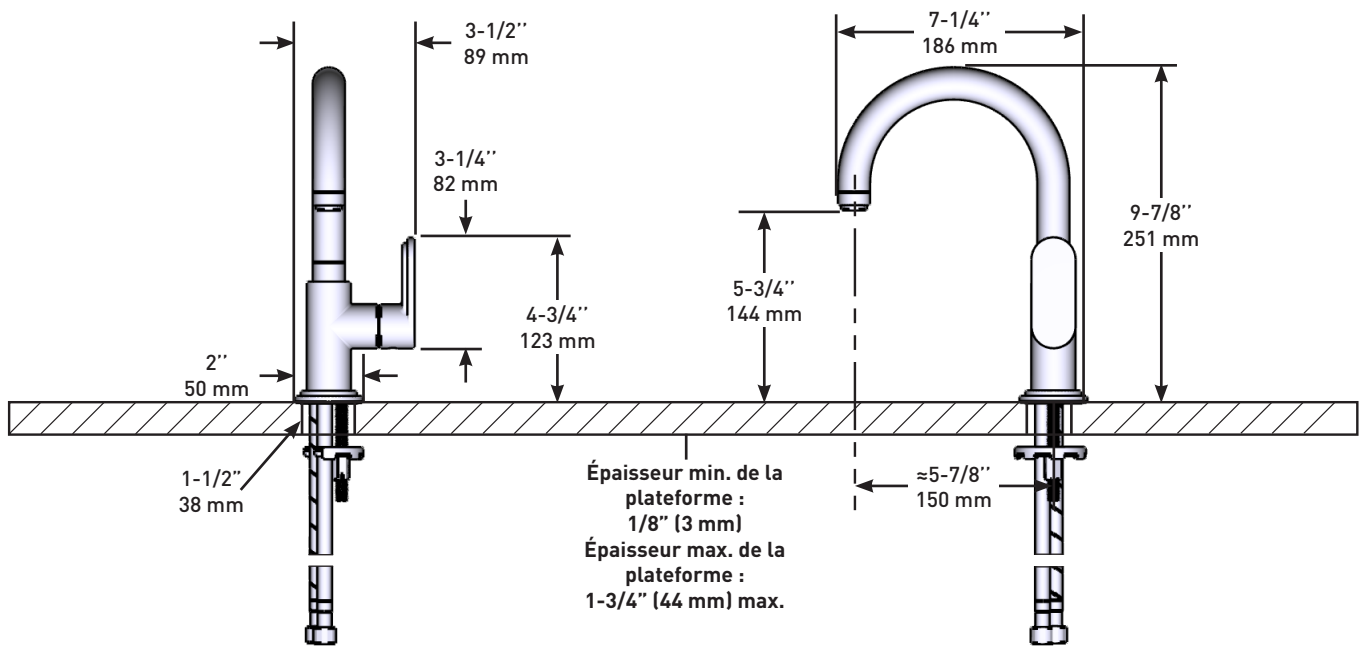

For warranty or additional information, contact:

US Customers

U.S.A.
houseofrohl.com/support
1-800-777-9762

QUEBEC / MARITIMES / WESTERN CANADA
QUÉBEC / MARITIMES / OUEST CANADIEN
QUEBEC / MARITIMOS / CANADA OCCIDENTAL
houseofrohl.ca/support
1-866-473-8442

Canadian Customers

ONTARIO
houseofrohl.ca/support
1-800-287-5354