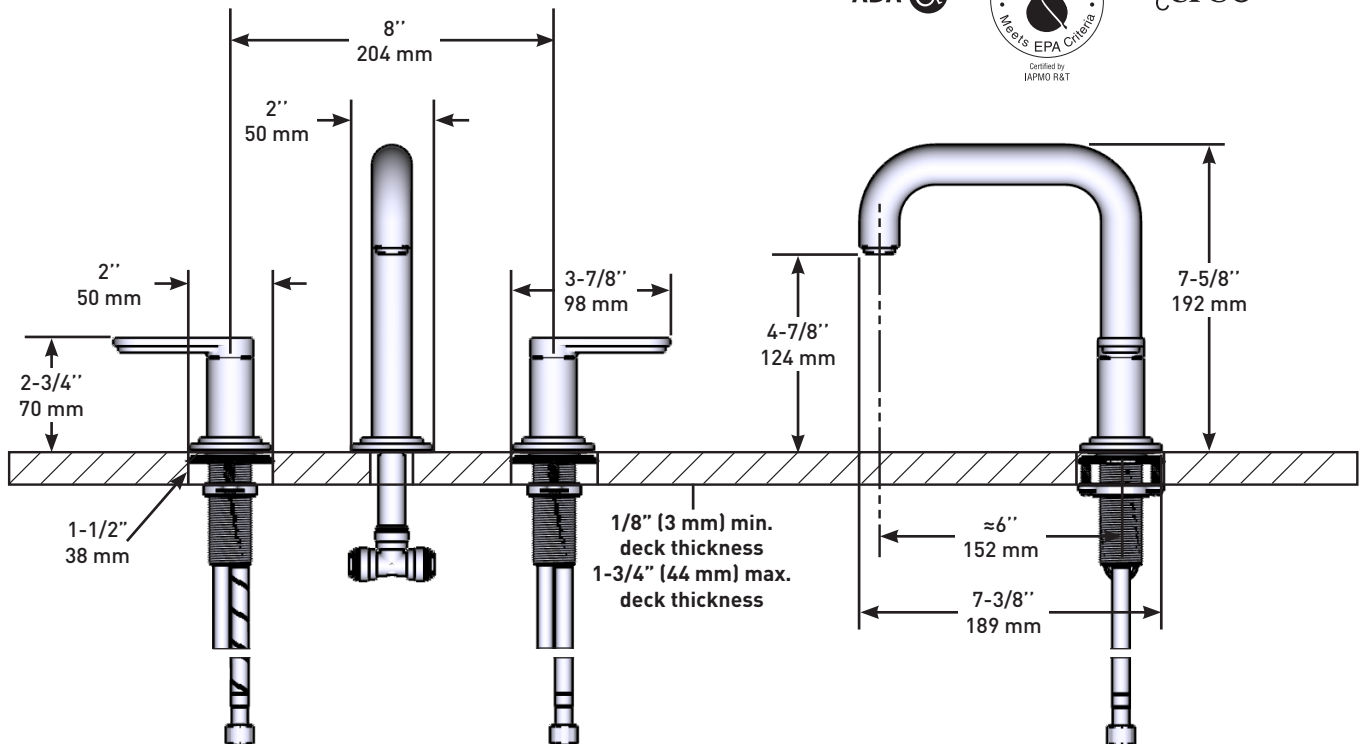

For warranty or additional information, contact:

US Customers

U.S.A.
houseofrohl.com/support
1-800-777-9762

QUEBEC / MARITIMES / WESTERN CANADA
QUÉBEC / MARITIMES / OUEST CANADIEN
QUEBEC / MARITIMOS / CANADA OCCIDENTAL
houseofrohl.ca/support
1-866-473-8442

Canadian Customers

ONTARIO
houseofrohl.ca/support
1-800-287-5354