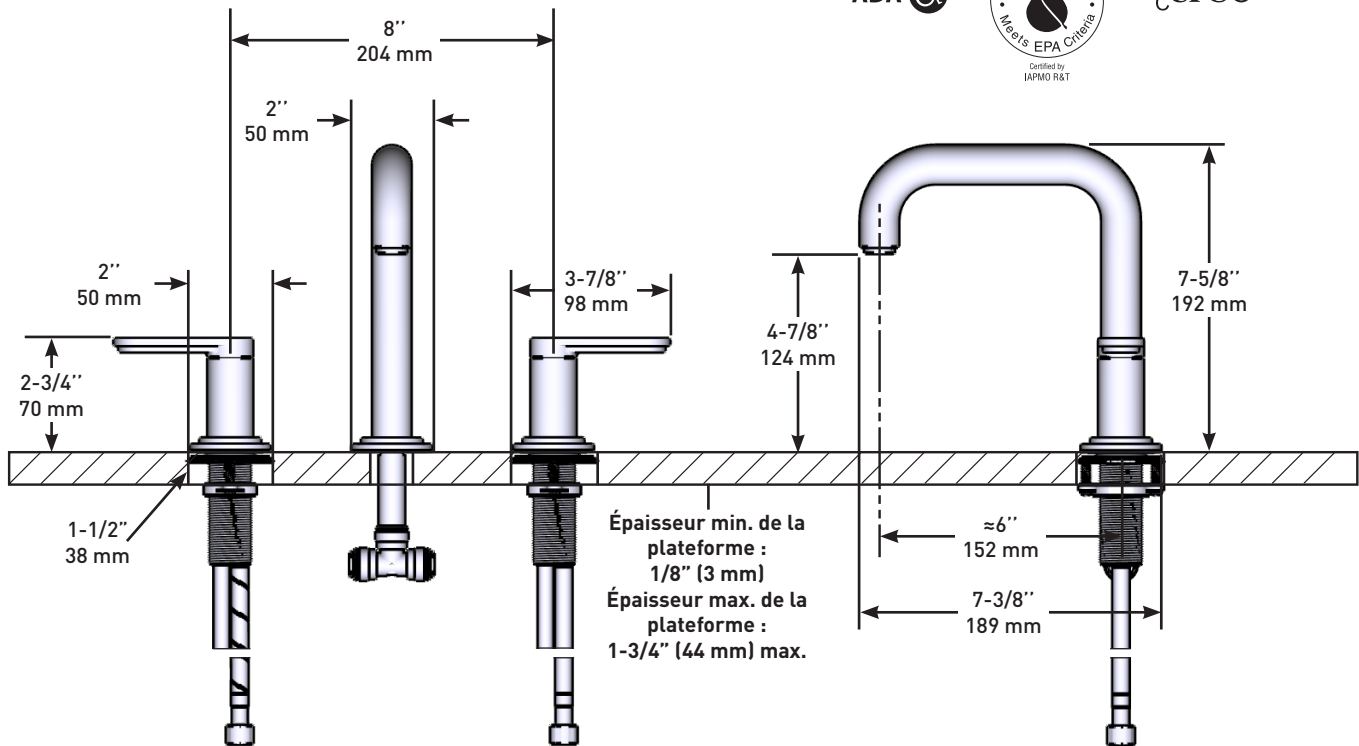

For warranty or additional information, contact:

US Customers

U.S.A.
houseofrohl.com/support
1-800-777-9762

QUEBEC / MARITIMES / WESTERN CANADA
QUÉBEC / MARITIMES / OUEST CANADIEN
QUEBEC / MARITIMOS / CANADA OCCIDENTAL
houseofrohl.ca/support
1-866-473-8442

Canadian Customers

ONTARIO
houseofrohl.ca/support
1-800-287-5354