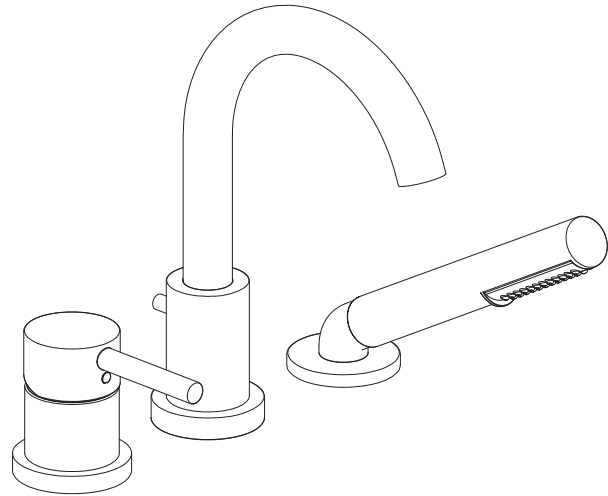

Riobel®

Installation guide / Guide d'installation / Guía de instalación

Before beginning the installation:

Read all instructions.
Purge the water supply system before connecting it to the faucet.

Avant de commencer l'installation: