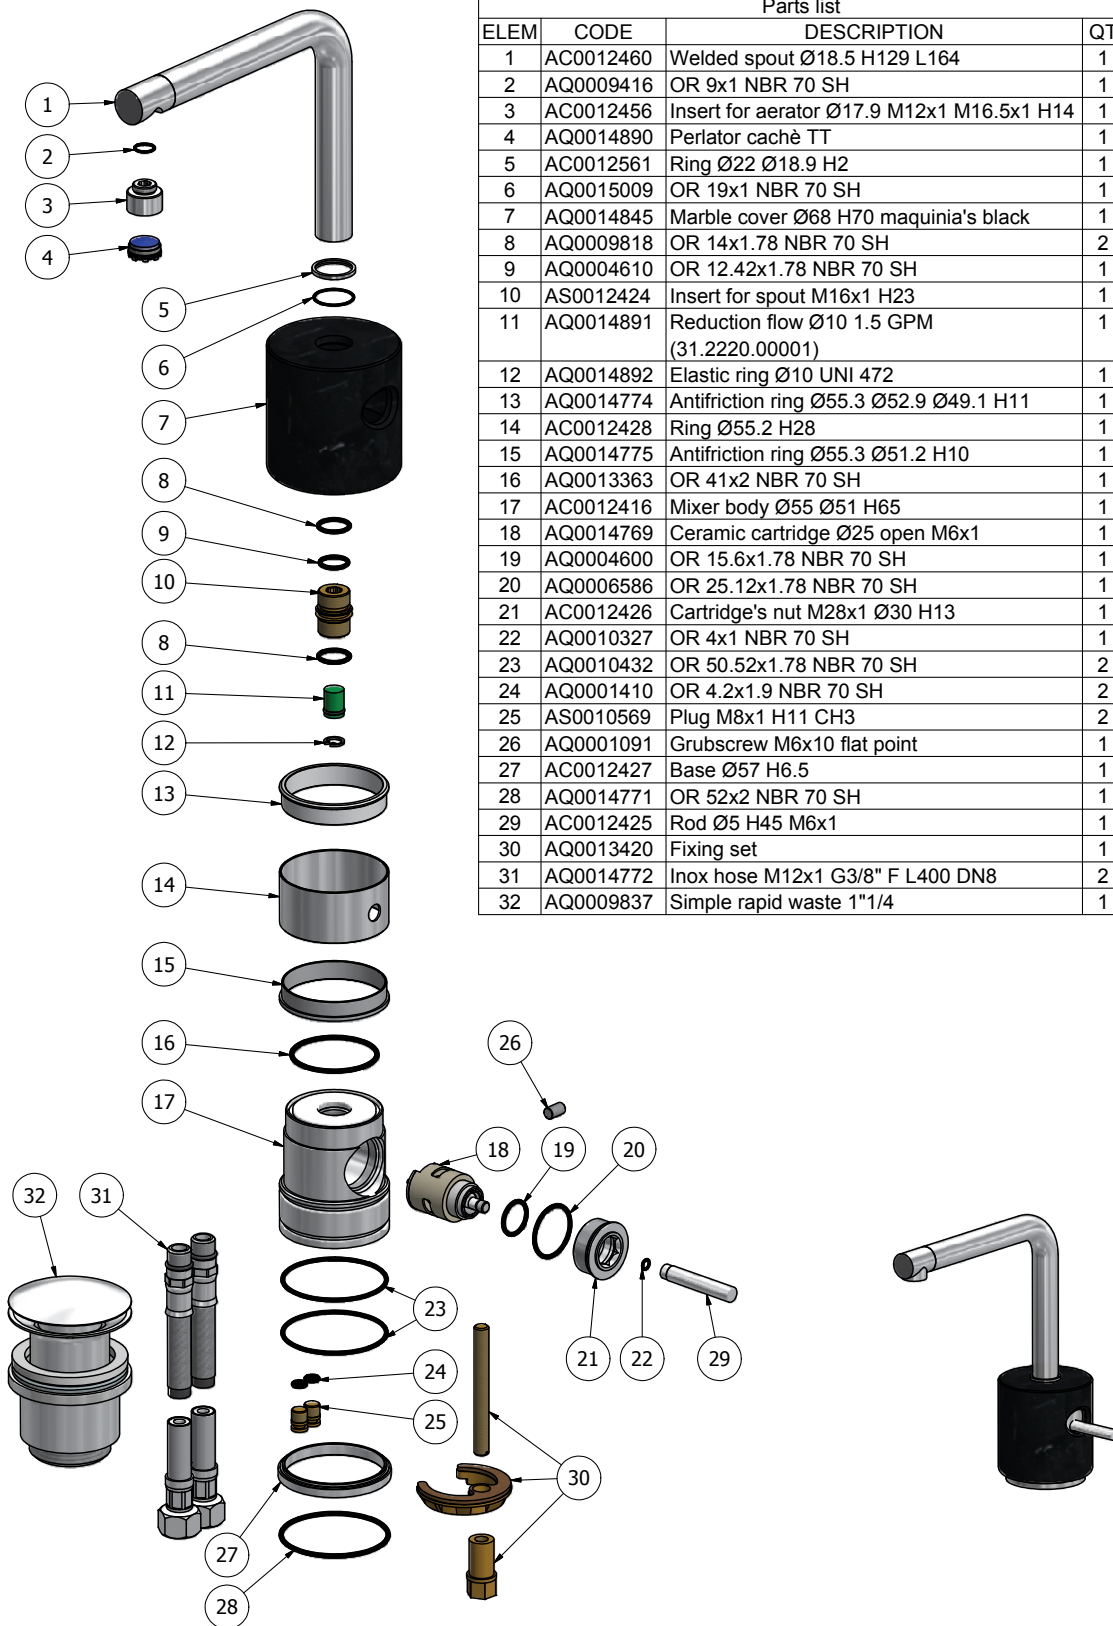

UR14NM

Product Description

Urban single-hole lavatory faucet

- solid brass construction
- crystal clear water flow
- single volume and temperature joystick control
- press pop-up drain with overflow included
- 3/8" connection

height: 7^{15/16"}

overall projection: 7^{7/16"}

flow rate: 1.5 gpm**

FINISHES

Standard

Polished chrome (pc)

Custom

15 custom finishes available

(ask your local Aquabrax authorized dealer for details)

**Optional low flow regulator: #ABAE31221900000 (1.2 gpm), must be pre-installed by Aquabrax.

AQUABRASS

Parts list			
ELEM	CODE	DESCRIPTION	QT
1	AC0012460	Welded spout Ø18.5 H129 L164	1
2	AQ0009416	OR 9x1 NBR 70 SH	1
3	AC0012456	Insert for aerator Ø17.9 M12x1 M16.5x1 H14	1
4	AQ0014890	Perlator cachè TT	1
5	AC0012561	Ring Ø22 Ø18.9 H2	1
6	AQ0015009	OR 19x1 NBR 70 SH	1
7	AQ0014845	Marble cover Ø68 H70 maquina's black	1
8	AQ0009818	OR 14x1.78 NBR 70 SH	2
9	AQ0004610	OR 12.42x1.78 NBR 70 SH	1
10	AS0012424	Insert for spout M16x1 H23	1
11	AQ0014891	Reduction flow Ø10 1.5 GPM (31.2220.00001)	1
12	AQ0014892	Elastic ring Ø10 UNI 472	1
13	AQ0014774	Antifriction ring Ø55.3 Ø52.9 Ø49.1 H11	1
14	AC0012428	Ring Ø55.2 H28	1
15	AQ0014775	Antifriction ring Ø55.3 Ø51.2 H10	1
16	AQ0013363	OR 41x2 NBR 70 SH	1
17	AC0012416	Mixer body Ø55 Ø51 H65	1
18	AQ0014769	Ceramic cartridge Ø25 open M6x1	1
19	AQ0004600	OR 15.6x1.78 NBR 70 SH	1
20	AQ0006586	OR 25.12x1.78 NBR 70 SH	1
21	AC0012426	Cartridge's nut M28x1 Ø30 H13	1
22	AQ0010327	OR 4x1 NBR 70 SH	1
23	AQ0010432	OR 50.52x1.78 NBR 70 SH	2
24	AQ0001410	OR 4.2x1.9 NBR 70 SH	2
25	AS0010569	Plug M8x1 H11 CH3	2
26	AQ0001091	Grubscrew M6x10 flat point	1
27	AC0012427	Base Ø57 H6.5	1
28	AQ0014771	OR 52x2 NBR 70 SH	1
29	AC0012425	Rod Ø5 H45 M6x1	1
30	AQ0013420	Fixing set	1
31	AQ0014772	Inox hose M12x1 G3/8" F L400 DN8	2
32	AQ0009837	Simple rapid waste 1"1/4	1