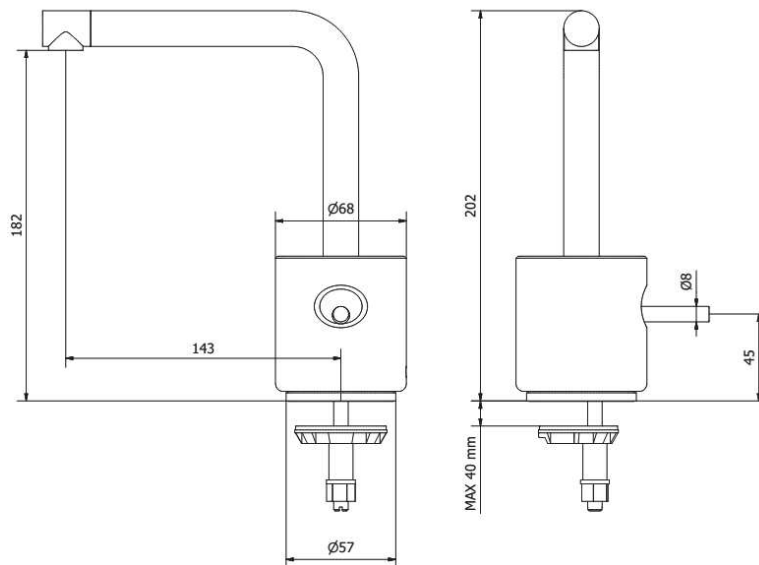

UR14NM

Product Description

Urban single-hole lavatory faucet

- solid brass construction
- crystal clear water flow
- single volume and temperature joystick control
- press pop-up drain with overflow included
- 3/8" connection

height: 7^{15/16"}

overall projection: 7^{7/16"}

flow rate: 1.5 gpm**

FINISHES

Standard

Polished chrome (pc)

Custom

15 custom finishes available

(ask your local Aquabrax authorized dealer for details)

**Optional low flow regulator: #ABAE31221900000 (1.2 gpm), must be pre-installed by Aquabrax.

AQUABRASS

Parts list			
ELEM	CODE	DESCRIPTION	QT
1	AC0012460	Welded spout Ø18.5 H129 L164	1
2	AQ0009416	OR 9x1 NBR 70 SH	1
3	AC0012456	Insert for aerator Ø17.9 M12x1 M16.5x1 H14	1
4	AQ0014890	Perlator cachè TT	1
5	AC0012561	Ring Ø22 Ø18.9 H2	1
6	AQ0015009	OR 19x1 NBR 70 SH	1
7	AQ0014845	Marble cover Ø68 H70 maquina's black	1
8	AQ0009818	OR 14x1.78 NBR 70 SH	2
9	AQ0004610	OR 12.42x1.78 NBR 70 SH	1
10	AS0012424	Insert for spout M16x1 H23	1
11	AQ0014891	Reduction flow Ø10 1.5 GPM (31.2220.00001)	1
12	AQ0014892	Elastic ring Ø10 UNI 472	1
13	AQ0014774	Antifriction ring Ø55.3 Ø52.9 Ø49.1 H11	1
14	AC0012428	Ring Ø55.2 H28	1
15	AQ0014775	Antifriction ring Ø55.3 Ø51.2 H10	1
16	AQ0013363	OR 41x2 NBR 70 SH	1
17	AC0012416	Mixer body Ø55 Ø51 H65	1
18	AQ0014769	Ceramic cartridge Ø25 open M6x1	1
19	AQ0004600	OR 15.6x1.78 NBR 70 SH	1
20	AQ0006586	OR 25.12x1.78 NBR 70 SH	1
21	AC0012426	Cartridge's nut M28x1 Ø30 H13	1
22	AQ0010327	OR 4x1 NBR 70 SH	1
23	AQ0010432	OR 50.52x1.78 NBR 70 SH	2
24	AQ0001410	OR 4.2x1.9 NBR 70 SH	2
25	AS0010569	Plug M8x1 H11 CH3	2
26	AQ0001091	Grubscrew M6x10 flat point	1
27	AC0012427	Base Ø57 H6.5	1
28	AQ0014771	OR 52x2 NBR 70 SH	1
29	AC0012425	Rod Ø5 H45 M6x1	1
30	AQ0013420	Fixing set	1
31	AQ0014772	Inox hose M12x1 G3/8" F L400 DN8	2
32	AQ0009837	Simple rapid waste 1"1/4	1