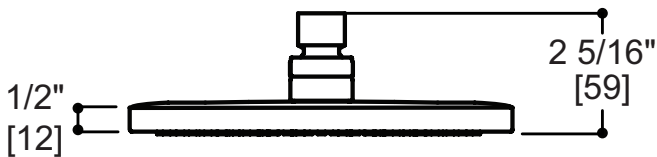

## FEATURES

Round rail with adjustable sliding hook  
 Push button 3 functions: rain, mist, jet  
 5' to 6' expandable braided hose

Flow rate: 2.5 gpm  
 Height: 31 1/2"