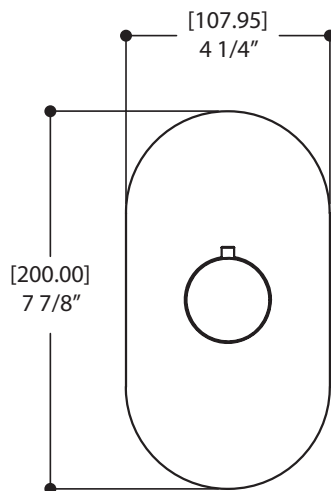

## FEATURES

Solid brass construction  
1/2" NPT male connection