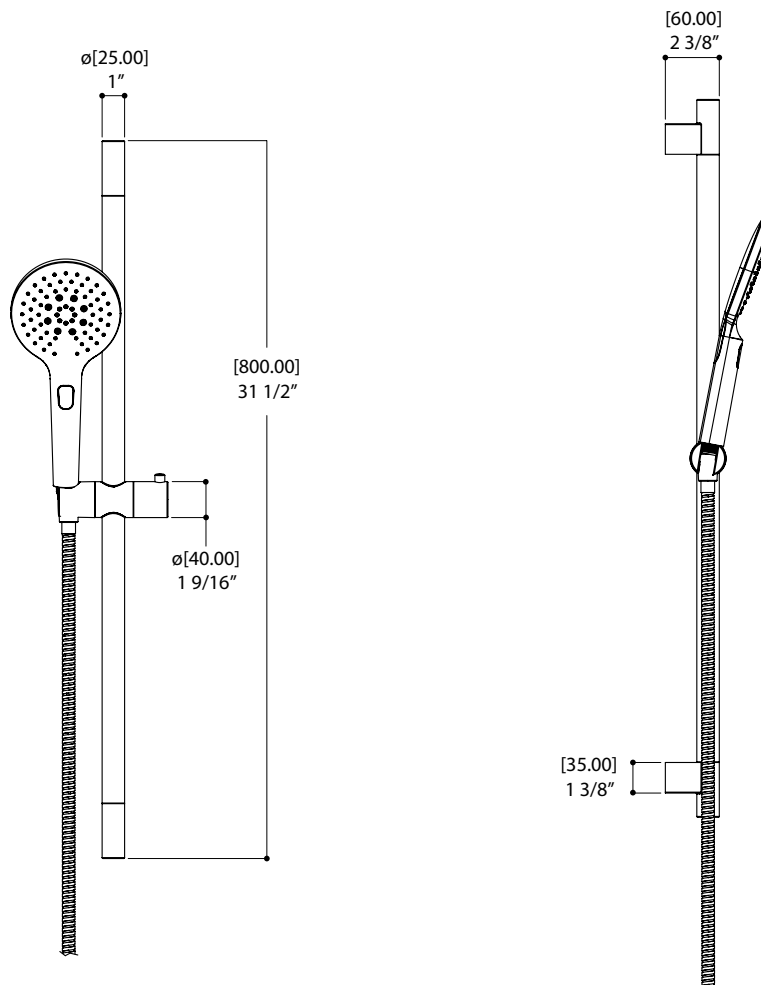

WARRANTY

Residential: Limited lifetime warranty to original purchaser
Commercial: Two years warranty
(Complete warranty available at www.aquabrace.com/warranty)