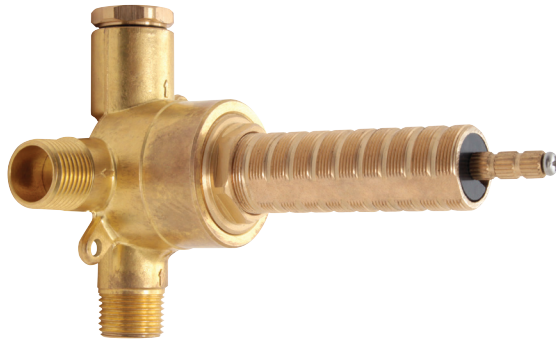

## Shower Faucet Specifications SF-D-01 / SF-D-01G

## FEATURES

Solid brass  
 Four water inlets/outlets - NPT/sweat or PEX or Wirsbo  
 Test cap  
 Single diverter body for a 2- or 3-way diverter  
 (shared and non-shared)  
 Accomodates any wall thickness