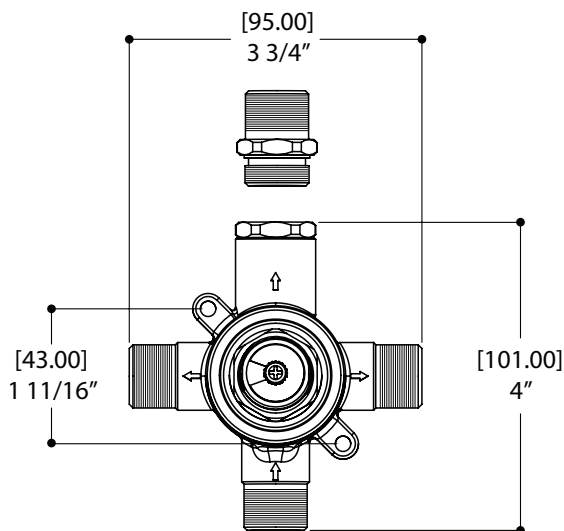

FEATURES

Solid brass
Four water inlets/outlets - NPT/sweat or PEX or Wirsbo
Test cap
Single diverter body for a 2- or 3-way diverter
(shared and non-shared)
Accomodates any wall thickness

Choice of 2-way shared / non-shared 3-way shared /
unshared cartridges with or without stops

Single outlet flow rate: 10gpm (38 L/min at 45PSI)
Combine outlet flow rate: 12gpm (45 L/min at 45PSI)*

WARRANTY

Residential: Limited lifetime warranty to original purchaser
Commercial: Two years warranty
(Complete warranty available at www.aquabress.com/warranty)

CODE & COMPLIANCE