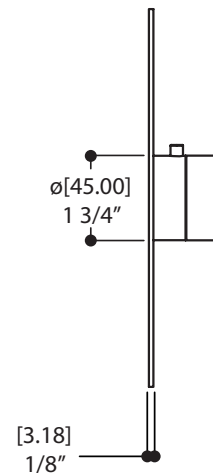

## FEATURES

Solid brass construction  
1/2" NPT male connection