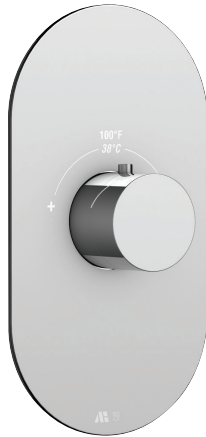

## Shower Faucet Specifications SF-D-01 / SF-D-01G

## FEATURES

High flow thermostat cartridge

Universal inlets for 3/4" and 1/2" connections (built-in female threads for 1/2" connections and male threads for 3/4" connections)

Reversible service check valves with filters and improved stop mechanism

Italian made nickel plated solid brass rough and Vernet thermostatic cartridge

Requires **#1206** shut-off valve or **#61934** independent diverter

flow rate: 12 gpm at 45 psi

## FEATURES

Solid brass construction  
 screwless decorative trim  
 Thin contemporary style - 4 1/4" x 7 7/8" x 1/8"  
 Decorative cylinder (x1) for thermo control included  
 Handle included  
 Fits 1/2" thermo valve 12000 - 3/4" thermo valve 3000