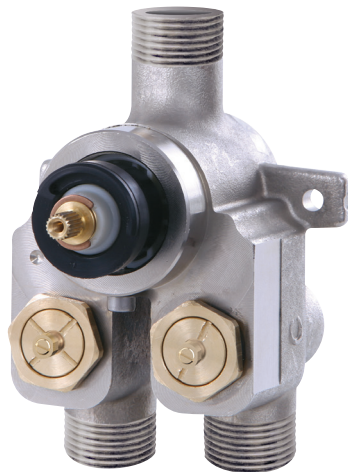

## Shower Faucet Specifications SF-D-01 / SF-D-01G

## FEATURES

High flow thermostat cartridge

Universal inlets for 3/4" and 1/2" connections (built-in female threads for 1/2" connections and male threads for 3/4" connections)

Reversible service check valves with filters and improved stop mechanism

Italian made nickel plated solid brass rough and Vernet thermostatic cartridge

Requires **#1206** shut-off valve or **#61934** independent diverter

flow rate: 12 gpm at 45 psi