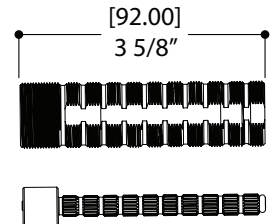

FEATURES

Solid brass
Four water inlets/outlets - NPT/sweat or PEX or Wirsbo
Test cap
Single diverter body for a 2- or 3-way diverter
(shared and non-shared)
Accomodates any wall thickness

Choice of 2-way shared / non-shared 3-way shared /
unshared cartridges with or without stops

Single outlet flow rate: 10gpm (38 L/min at 45PSI)
Combine outlet flow rate: 12gpm (45 L/min at 45PSI)*

WARRANTY

Residential: Limited lifetime warranty to original purchaser
Commercial: Two years warranty
(Complete warranty available at www.aquabress.com/warranty)

CODE & COMPLIANCE