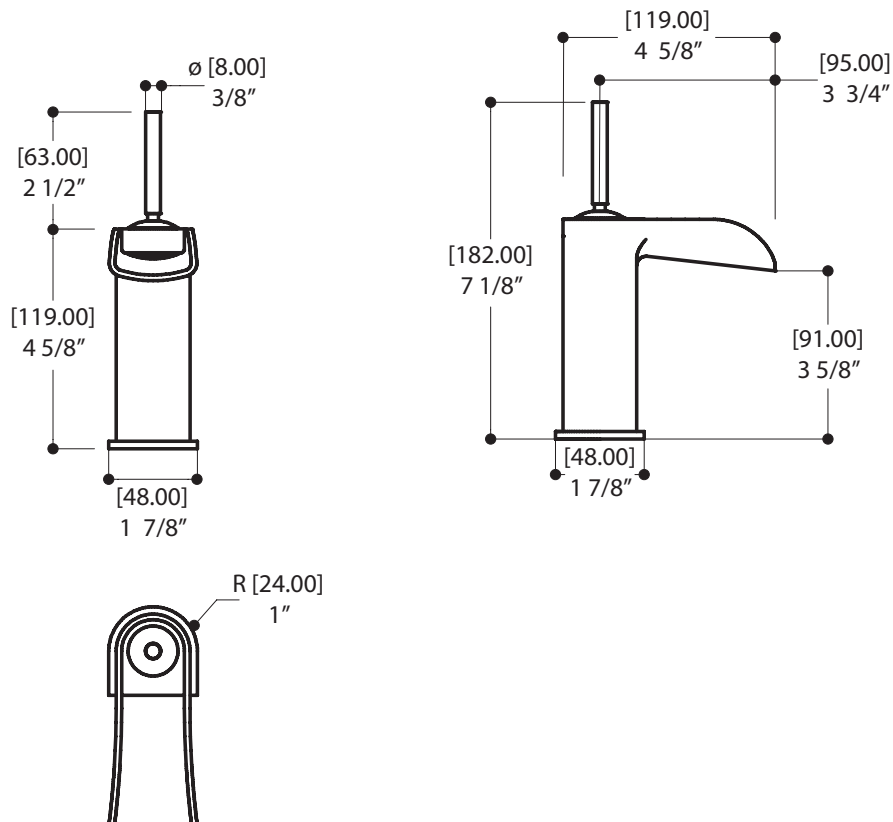

FEATURES

- Solid brass construction
- Single volume and temperature joystick control
- Cascading water flow
- Press pop-up drain with overflow # ABDR00699
- Ceramic cartridge
- 3/8" connection
- 16" stainless steel braided supply hose

SPECS AT LARGE

- Overall spout projection: 4 5/8"
- Flow rate: 2.2 gpm
- CC spout projection: 3 3/4"
- Mounting hole: 1 3/8"
- Total faucet height: 7 1/8"
- Counter depth: 1 3/8"

Aquabross cannot be held responsible for any technical or typographical errors or omissions contained within this document and reserves the right to make changes without prior notice.

EXPLOSION PARTS