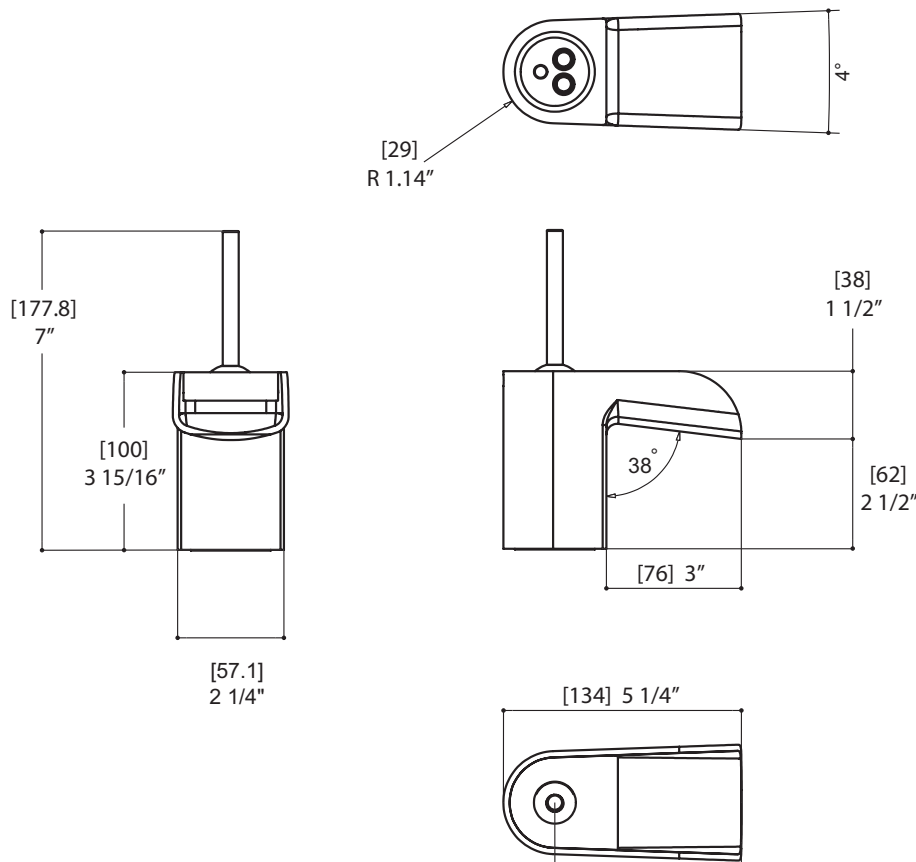

FEATURES

Solid brass construction
 Single volume and temperature joystick control
 Cascading water flow
 Press pop-up drain with overflow # ABDR00699
 Ceramic cartridge # ABCA03240
 3/8" connection
 16" stainless steel braided supply hose

Overall spout projection: 5 1/4" Flow rate: 2.2 gpm
 CC spout projection: 4 1/8" Mounting hole: 1 3/8"
 Total faucet height: 7" Counter depth: 1 3/8"

EXPLOSION PARTS