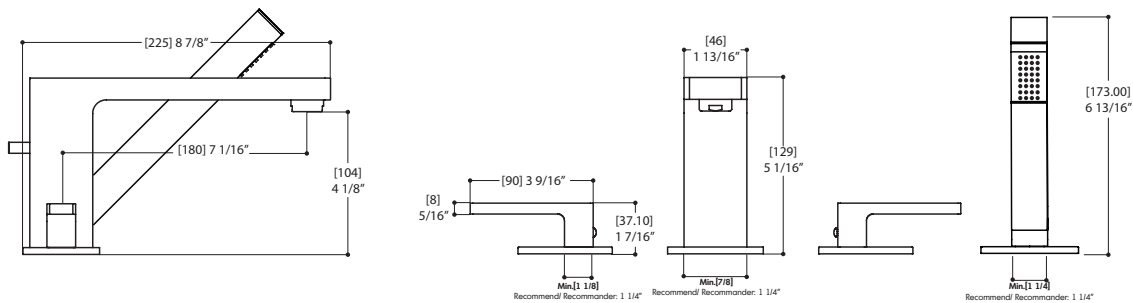

FEATURES

- Solid brass construction
- Crystal clear water flow
- Microphone handshower with 5' double-helix hidden hose
- Pull-button diverter at the back of the spout
- 1/2" connection

FINISHES

- Standard
- Polished chrome (pc)
- Brushed nickel (bn)
- Custom
- 15 custom finishes available
- (ask your local Aquabrax authorized dealer for details)

WARRANTY

- Residential: Limited lifetime warranty to original purchaser
- Commercial: Two years warranty
- (Complete warranty available at www.aquabrax.com/warranty)

CODE & COMPLIANCE

SPECS AT LARGE

- Overall spout projection: 8 7/8"
- Flow rate (tub filler): 9 gpm
- CC spout projection: 7 1/16"
- Flow rate (handshower): 2.5 gpm
- Total faucet height: 5 1/16"
- Mounting hole: 1 1/4"
- Counter depth: 1 3/8"

Recommended hole = \varnothing 1.25" for all four items