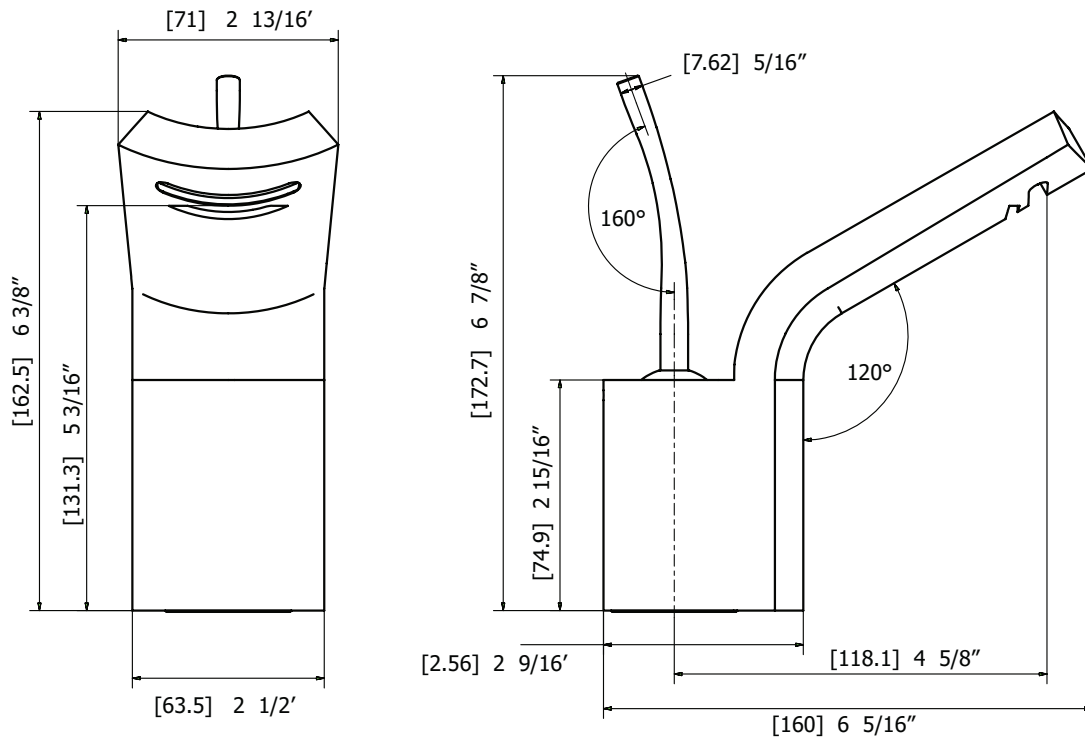

## FEATURES

Solid brass construction  
 Single volume and temperature joystick control  
 Cascading water flow  
 Press pop-up drain with overflow # ABDR00699  
 Ceramic cartridge # ABCA03240  
 3/8" connection  
 16" stainless steel braided supply hose

## SPECS AT LARGE

Overall spout projection: 6 5/16"      Flow rate: 2.2 gpm  
 CC spout projection: 4 5/8"          Mounting hole: 1 3/8"  
 Total faucet height: 6 7/8"          Counter depth: 1 3/8"