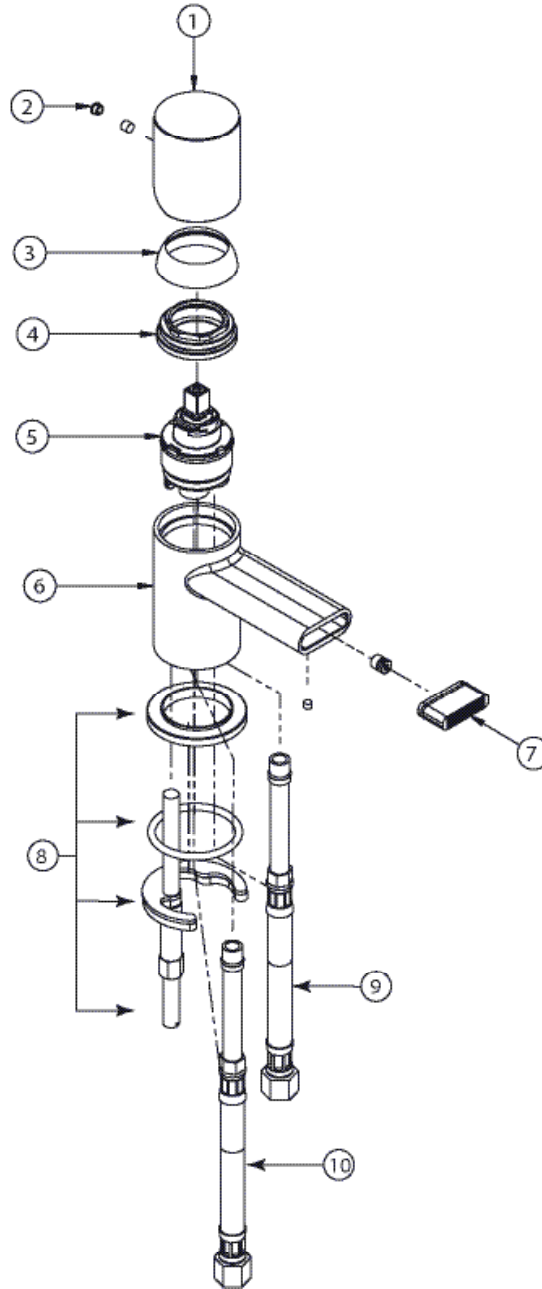

FEATURES

- Solid brass construction
- Single volume and temperature control
- Aerated water flow
- Press pop-up drain with overflow # ABDR00699
- Ceramic cartridge
- 3/8" connection
- 17 3/4" stainless steel braided supply hose

| | |
|----------------------------------|-----------------------|
| Overall spout projection: 4 3/8" | Flow rate: 1.1 gpm |
| CC spout projection: 3 1/2" | Mounting hole: 1 3/8" |
| Total faucet height: 5 1/16" | Counter depth: 1 3/8" |

Service Parts

| Item | code | Description |
|------|-----------|----------------|
| 1 | ABFC54094 | Handle |
| 2 | ABFC54095 | Decorative cap |
| 3 | ABFC54097 | Dome cap |
| 4 | ABFP54098 | Retainer ring |
| 5 | ABCA54099 | Cartridge |
| 6 | ABFC54059 | Faucet body |

| Item | code | Description |
|------|-----------|------------------------|
| 7 | ABAE54090 | Aerator |
| 8 | ABFP54091 | Retainer kit |
| 9 | ABFH54093 | Cold water supply hose |
| 10 | ABFH54092 | Hot water supply hose |