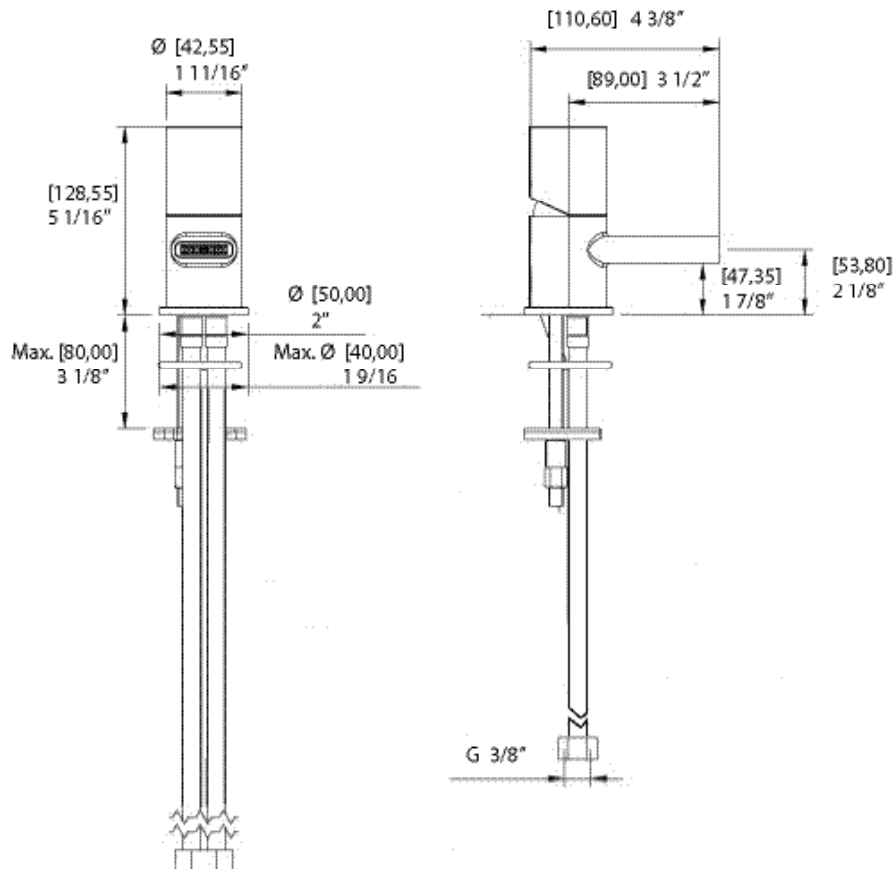

FEATURES

- Solid brass construction
- Single volume and temperature control
- Aerated water flow
- Press pop-up drain with overflow # ABDR00699
- Ceramic cartridge
- 3/8" connection
- 17 3/4" stainless steel braided supply hose

| | |
|----------------------------------|-----------------------|
| Overall spout projection: 4 3/8" | Flow rate: 1.1 gpm |
| CC spout projection: 3 1/2" | Mounting hole: 1 3/8" |
| Total faucet height: 5 1/16" | Counter depth: 1 3/8" |

Service Parts

| Item | code | Description |
|------|-----------|----------------|
| 1 | ABFC54094 | Handle |
| 2 | ABFC54095 | Decorative cap |
| 3 | ABFC54097 | Dome cap |
| 4 | ABFP54098 | Retainer ring |
| 5 | ABCA54099 | Cartridge |
| 6 | ABFC54059 | Faucet body |

| Item | code | Description |
|------|-----------|------------------------|
| 7 | ABAE54090 | Aerator |
| 8 | ABFP54091 | Retainer kit |
| 9 | ABFH54093 | Cold water supply hose |
| 10 | ABFH54092 | Hot water supply hose |