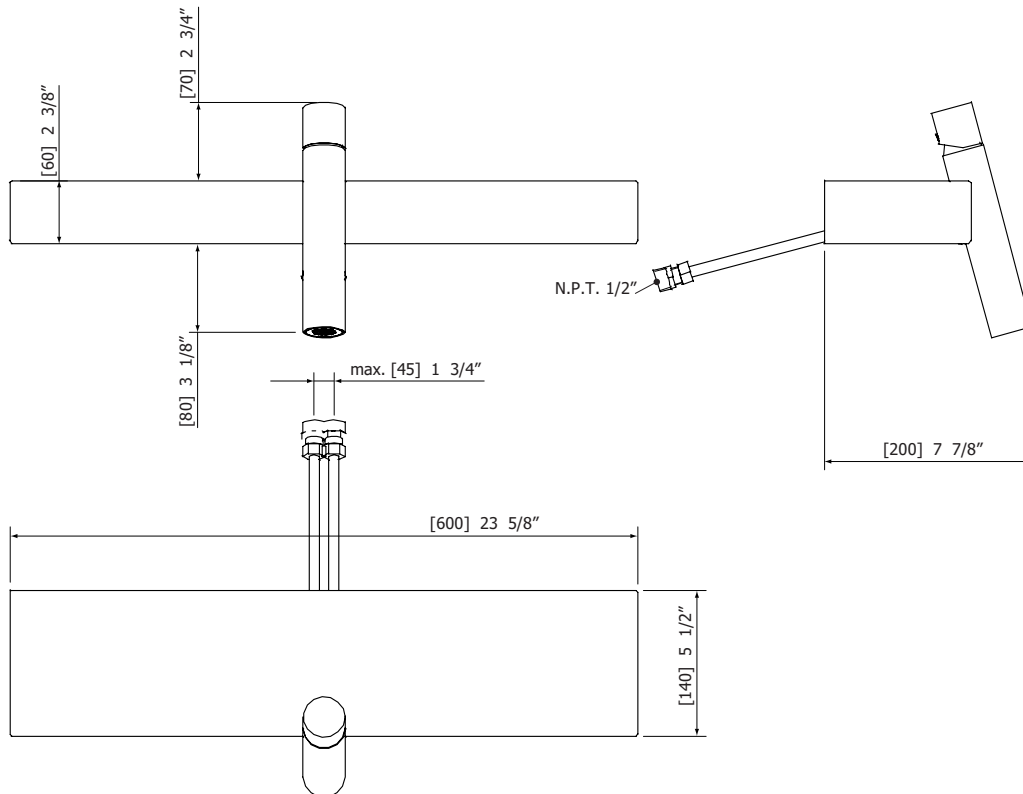

## FEATURES

Solid brass construction (faucet) and Cristalplant™ (shelf)  
 Single volume and temperature control  
 Aerated water flow  
 Ceramic cartridge # ABCA51998  
 3/8" connection  
 18" stainless steel braided supply hose

## SPECS AT LARGE

Overall spout projection: 7 7/8"      Flow rate: 2.2 gpm  
 Shelf: 23 5/8" x 5 1/2" x 2 3/8"      Mounting hole: 1 3/8"

## EXPLOSION PARTS