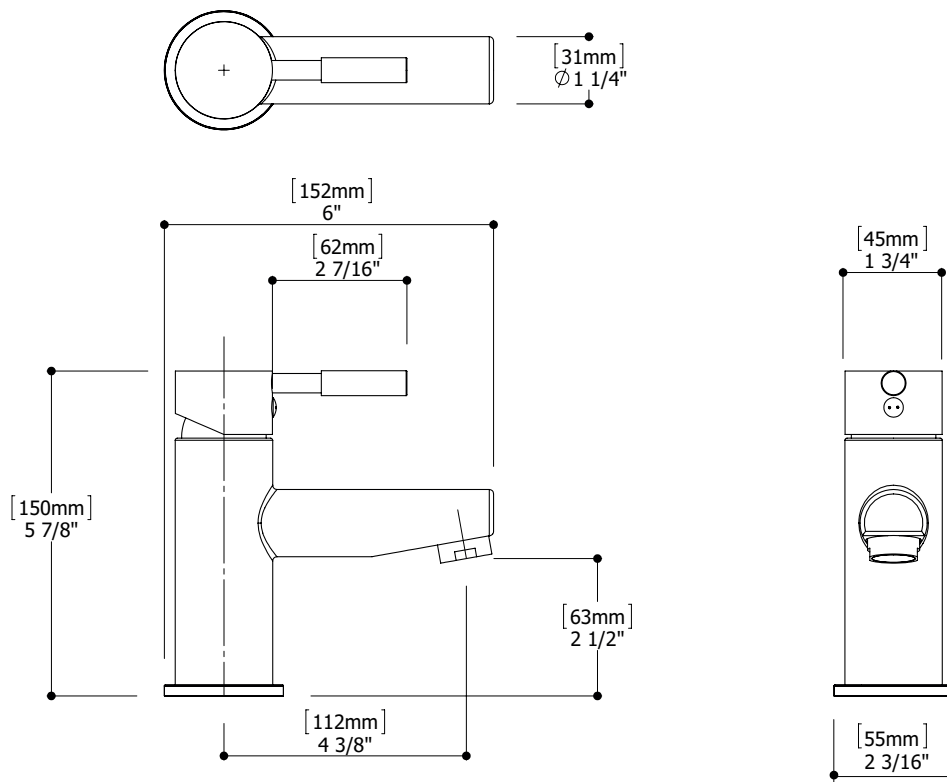

FEATURES

- Solid brass construction - **LEAD FREE**
- Single volume and temperature lever control
- Aerated water flow
- Press pop-up drain with overflow # ABDR00699
- Ceramic cartridge # ABCA04500
- 3/8" connection
- 18" stainless steel braided supply hose

CODE & COMPLIANCE

AB1953

SPECS AT LARGE

Overall spout projection: 6"
 CC spout projection: 4 1/4"
 Total faucet height: 5 7/8"

Flow rate: 1.5 gpm
 Mounting hole: 1 3/8"
 Counter depth: 1 3/8"

EXPLOSION PARTS