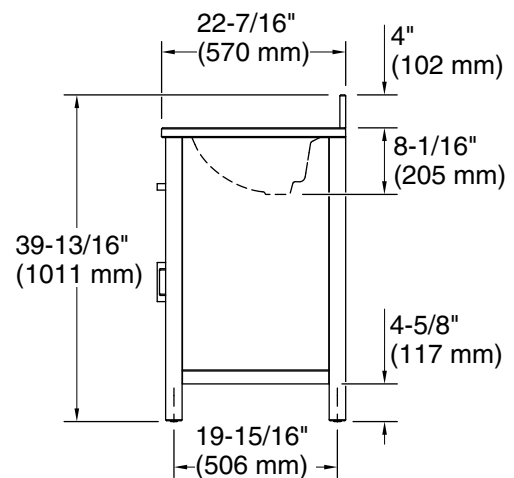

Technical Information

All product dimensions are nominal.

Lighting included: No

Notes

Install this product according to the installation instructions.

Select the type of fastener based upon the wall material. Two 250 lb (113.4 kg) minimum load bearing fasteners are recommended.