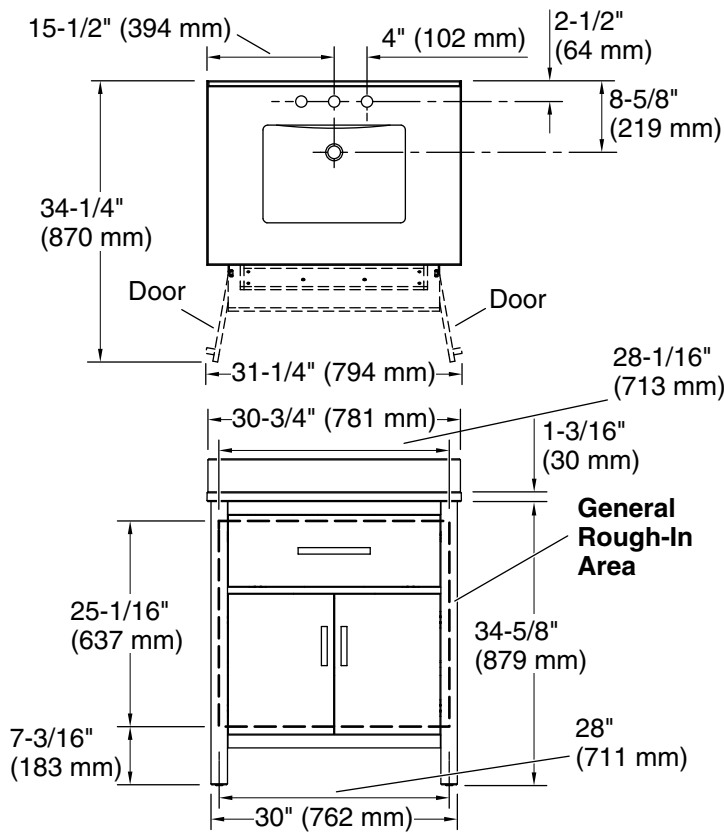

Technical Information

All product dimensions are nominal.

Lighting included: No

Notes

Install this product according to the installation instructions.

Select the type of fastener based upon the wall material. Two 250 lb (113.4 kg) minimum load bearing fasteners are recommended.