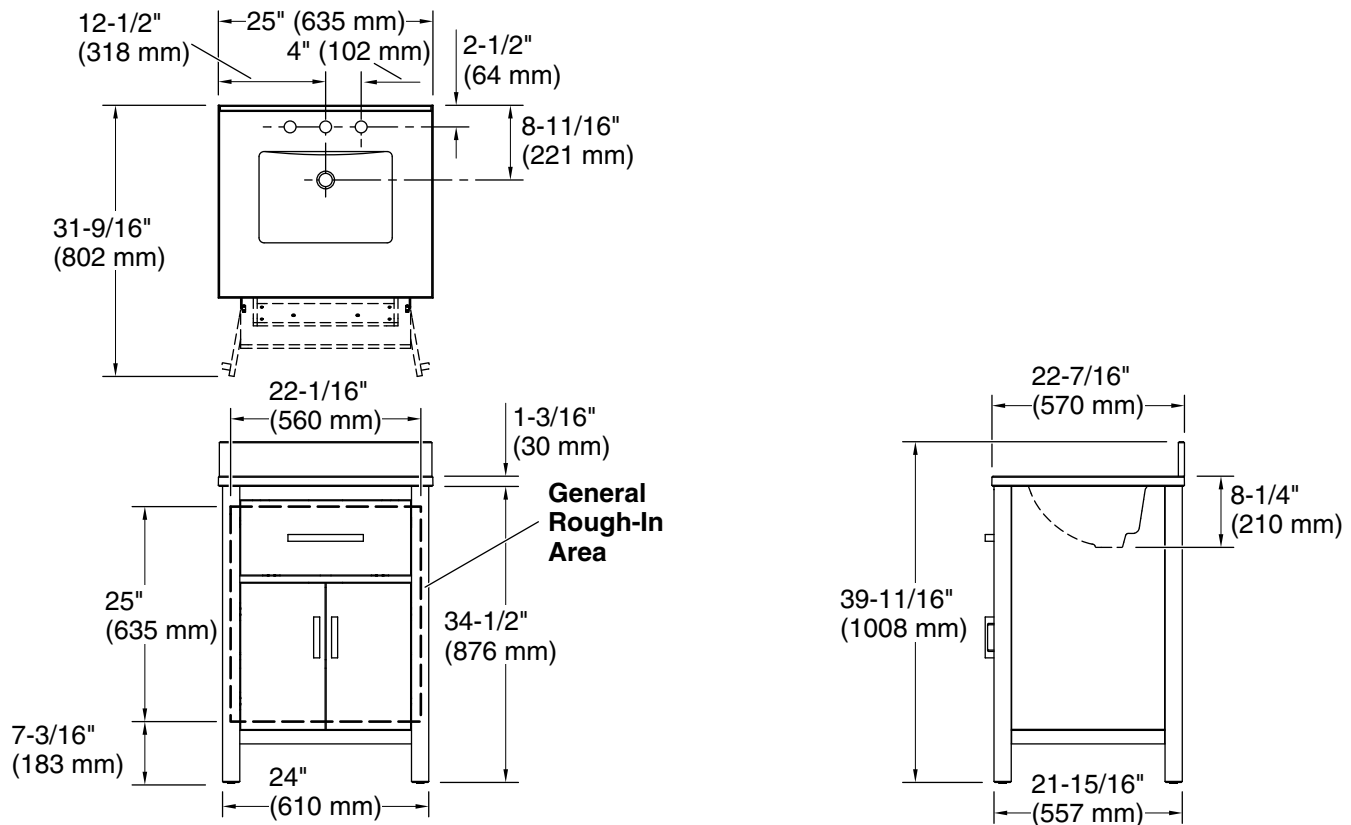

Technical Information

All product dimensions are nominal.

Lighting included: No

Notes

Install this product according to the installation instructions.

Select the type of fastener based upon the wall material. Two 250 lb (113.4 kg) minimum load bearing fasteners are recommended.