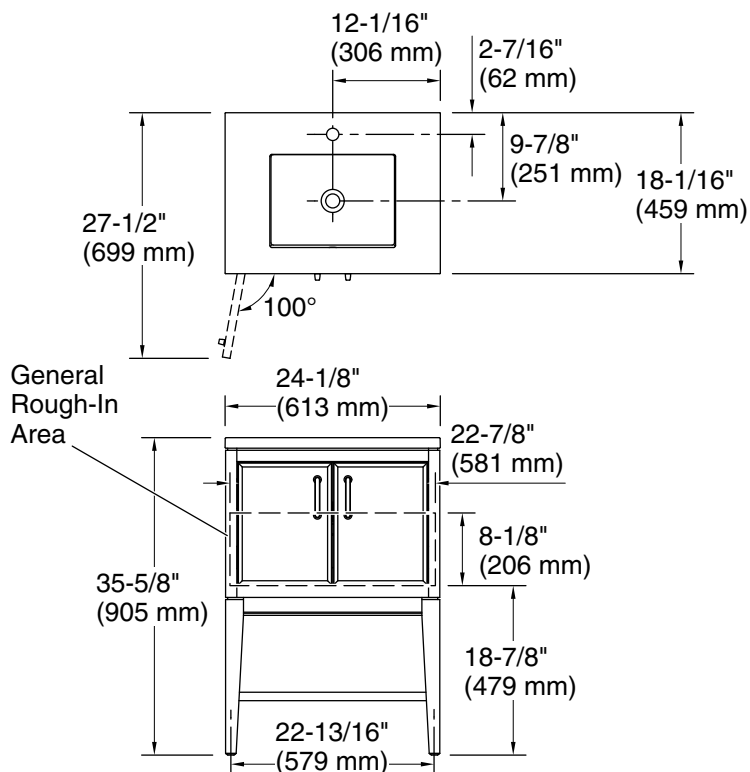

### Features

- Three-way adjustable slow-close door hinges for easy cabinet access
- 18" (457 mm) cabinet interior provides ample storage space
- Finish-matched cabinet interior offers generous clearance for plumbing
- Pure White (PWH) quartz vanity top adds beauty and long-lasting durability
- Customize your storage with optional accessories such as floor liners, drawer organizers, and perfectly sized containers (sold separately)
- Brushed Nickel hardware included on the White and Slate Grey vanities
- Coordinates with Pure White (PWH) quartz side splash (sold separately)

### Technical Information

All product dimensions are nominal.

Lighting included: No