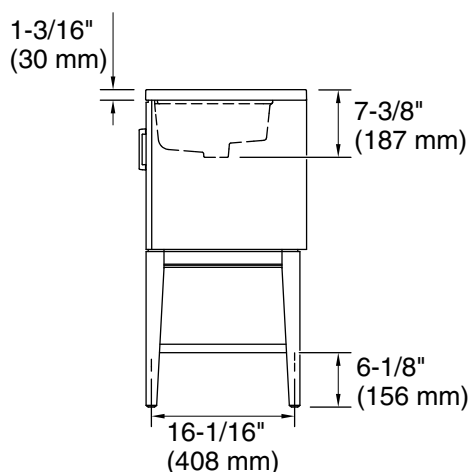

### Features

- Three-way adjustable slow-close door hinges for easy cabinet access
- 18" (457 mm) cabinet interior provides ample storage space
- Finish-matched cabinet interior offers generous clearance for plumbing
- Pure White (PWH) quartz vanity top adds beauty and long-lasting durability
- Customize your storage with optional accessories such as floor liners, drawer organizers, and perfectly sized containers (sold separately)
- Brushed Nickel hardware included on the White and Slate Grey vanities
- Coordinates with Pure White (PWH) quartz side splash (sold separately)

### Technical Information

All product dimensions are nominal.

Lighting included: No