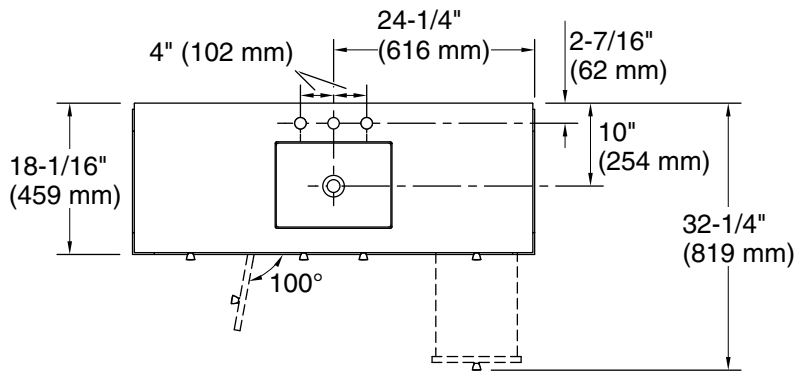

Technical Information

All product dimensions are nominal.

Lighting included: No

Notes

Install this product according to the installation instructions.