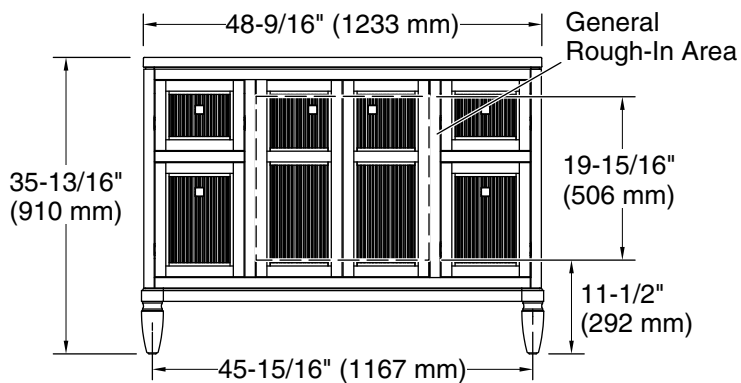

Technical Information

All product dimensions are nominal.

Lighting included: No

Notes

Install this product according to the installation instructions.