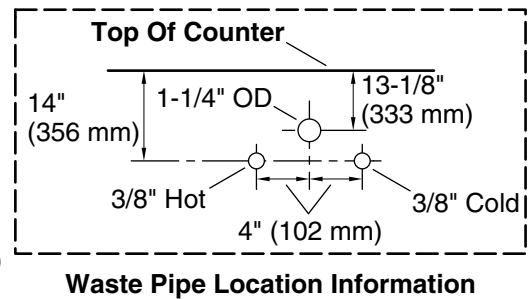

Technical Information

All product dimensions are nominal.

Lighting included: No

Notes

Install this product according to the installation instructions.