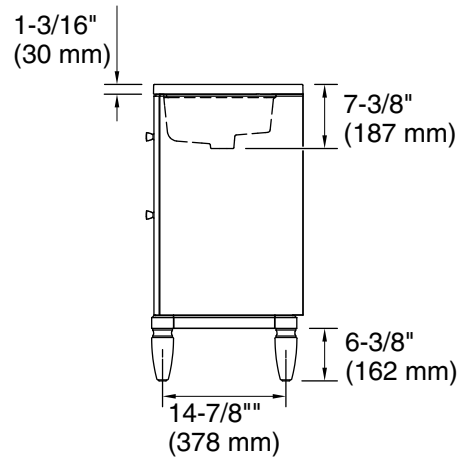

Technical Information

All product dimensions are nominal.

Lighting included: No

Notes

Install this product according to the installation instructions.