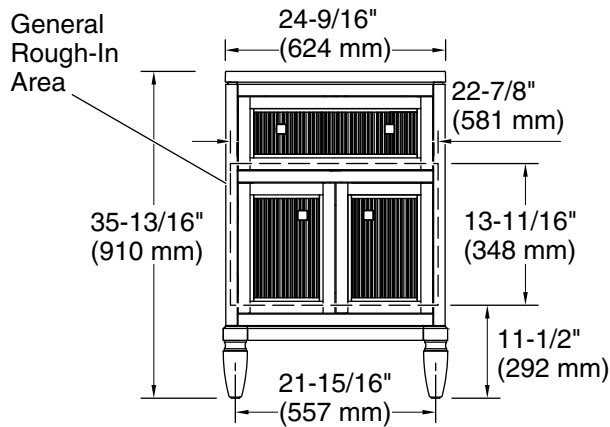

Features

- One full-extension 12-3/4" (325 mm) drawer with soft-close side-mount slides
- Three-way adjustable slow-close door hinges for easy cabinet access
- 18" (457 mm) cabinet interior provides ample storage space
- Finish-matched cabinet interior offers generous clearance for plumbing
- Customize your storage with optional accessories such as floor liners, drawer organizers, and perfectly sized containers (sold separately)
- Brushed Nickel hardware included on the White and Slate Grey vanities
- Coordinates with Pure White (PWH) quartz side splash (sold separately)
- Pure White (PWH) quartz vanity top adds beauty and long-lasting durability

Waste Pipe Location Information

Technical Information

All product dimensions are nominal.

Lighting included: No

Notes

Install this product according to the installation instructions.