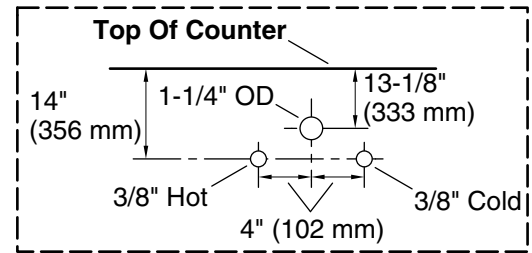

Features

- One full-extension 12-3/4" (325 mm) drawer with soft-close side-mount slides
- Three-way adjustable slow-close door hinges for easy cabinet access
- 18" (457 mm) cabinet interior provides ample storage space
- Finish-matched cabinet interior offers generous clearance for plumbing
- Customize your storage with optional accessories such as floor liners, drawer organizers, and perfectly sized containers (sold separately)
- Brushed Nickel hardware included on the White and Slate Grey vanities
- Coordinates with Pure White (PWH) quartz side splash (sold separately)
- Pure White (PWH) quartz vanity top adds beauty and long-lasting durability

Required Products/Accessories

K-33542 Cabinet knob
K-33585 Drawer organizer set

Recommended Products/Accessories

K-25814 4" x 24" quartz backsplash
K-25819 4" x 17-1/4" quartz side splash

Codes/Standards

ASME A112.19.2/CSA B45.1
EPA TSCA Title VI/CARB P2

Waste Pipe Location Information

Technical Information

All product dimensions are nominal.

Lighting included: No

Notes

Install this product according to the installation instructions.