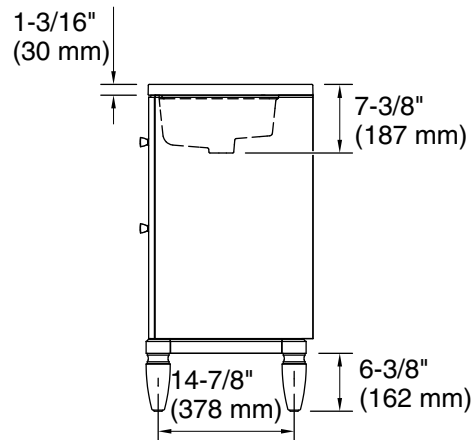

Features

- One full-extension 12-3/4" (325 mm) drawer with soft-close side-mount slides
- Three-way adjustable slow-close door hinges for easy cabinet access
- 18" (457 mm) cabinet interior provides ample storage space
- Finish-matched cabinet interior offers generous clearance for plumbing
- Customize your storage with optional accessories such as floor liners, drawer organizers, and perfectly sized containers (sold separately)
- Brushed Nickel hardware included on the White and Slate Grey vanities
- Coordinates with Pure White (PWH) quartz side splash (sold separately)
- Pure White (PWH) quartz vanity top adds beauty and long-lasting durability

Waste Pipe Location Information

Technical Information

All product dimensions are nominal.

Lighting included: No

Notes

Install this product according to the installation instructions.