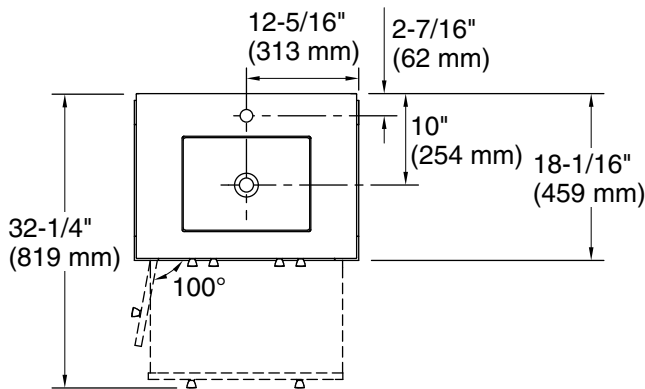

Features

- One full-extension 12-3/4" (325 mm) drawer with soft-close side-mount slides
- Three-way adjustable slow-close door hinges for easy cabinet access
- 18" (457 mm) cabinet interior provides ample storage space
- Finish-matched cabinet interior offers generous clearance for plumbing
- Customize your storage with optional accessories such as floor liners, drawer organizers, and perfectly sized containers (sold separately)
- Brushed Nickel hardware included on the White and Slate Grey vanities
- Coordinates with Pure White (PWH) quartz side splash (sold separately)
- Pure White (PWH) quartz vanity top adds beauty and long-lasting durability

Required Products/Accessories

K-33542 Cabinet knob
K-33585 Drawer organizer set

Recommended Products/Accessories

K-25814 4" x 24" quartz backsplash
K-25819 4" x 17-1/4" quartz side splash

Codes/Standards

ASME A112.19.2/CSA B45.1
EPA TSCA Title VI/CARB P2

Waste Pipe Location Information

Technical Information

All product dimensions are nominal.

Lighting included: No

Notes

Install this product according to the installation instructions.