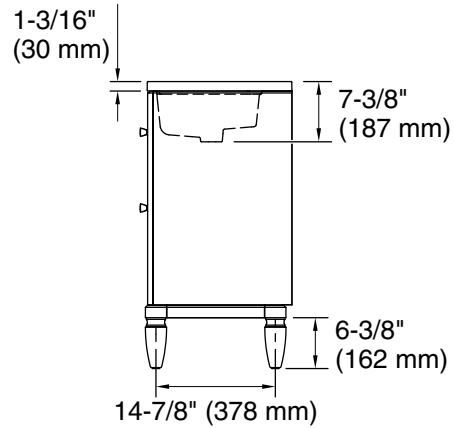

Features

- One full-extension 12-3/4" (325 mm) drawer with soft-close side-mount slides
- Three-way adjustable slow-close door hinges for easy cabinet access
- 18" (457 mm) cabinet interior provides ample storage space
- Finish-matched cabinet interior offers generous clearance for plumbing
- Customize your storage with optional accessories such as floor liners, drawer organizers, and perfectly sized containers (sold separately)
- Brushed Nickel hardware included on the White and Slate Grey vanities
- Coordinates with Pure White (PWH) quartz side splash (sold separately)
- Pure White (PWH) quartz vanity top adds beauty and long-lasting durability

Technical Information

All product dimensions are nominal.

Lighting included: No

Notes

Install this product according to the installation instructions.