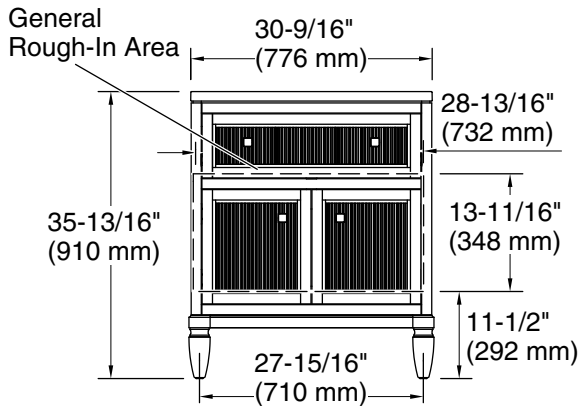

Features

- One full-extension 12-3/4" (325 mm) drawer with soft-close side-mount slides
- Three-way adjustable slow-close door hinges for easy cabinet access
- 18" (457 mm) cabinet interior provides ample storage space
- Finish-matched cabinet interior offers generous clearance for plumbing
- Customize your storage with optional accessories such as floor liners, drawer organizers, and perfectly sized containers (sold separately)
- Brushed Nickel hardware included on the White and Slate Grey vanities
- Coordinates with Pure White (PWH) quartz side splash (sold separately)
- Pure White (PWH) quartz vanity top adds beauty and long-lasting durability

Technical Information

All product dimensions are nominal.

Lighting included: No

Notes

Install this product according to the installation instructions.