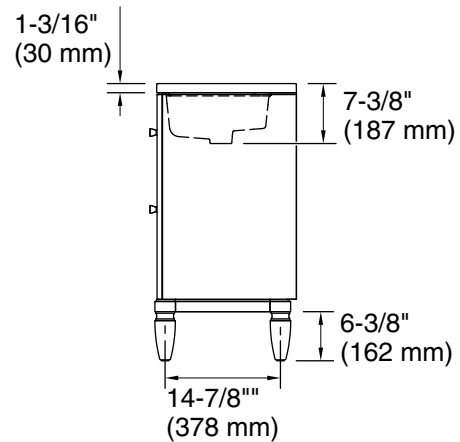

Features

- Two full-extension 12-3/4" (325 mm) drawers with soft-close side-mount slides
- Three-way adjustable slow-close door hinges for easy cabinet access
- 18" (457 mm) cabinet interior provides ample storage space
- Finish-matched cabinet interior offers generous clearance for plumbing
- Customize your storage with optional accessories such as floor liners, drawer organizers, and perfectly sized containers (sold separately)
- Brushed Nickel hardware included on the White and Slate Grey vanities
- Coordinates with Pure White (PWH) quartz side splash (sold separately)
- Pure White (PWH) quartz vanity top adds beauty and long-lasting durability

Waste Pipe Location Information

Technical Information

All product dimensions are nominal.

Lighting included: No

Notes

Install this product according to the installation instructions.