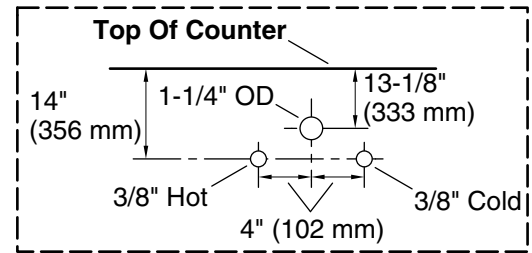

Features

- Two full-extension 12-3/4" (325 mm) drawers with soft-close side-mount slides
- Three-way adjustable slow-close door hinges for easy cabinet access
- 18" (457 mm) cabinet interior provides ample storage space
- Finish-matched cabinet interior offers generous clearance for plumbing
- Customize your storage with optional accessories such as floor liners, drawer organizers, and perfectly sized containers (sold separately)
- Brushed Nickel hardware included on the White and Slate Grey vanities
- Coordinates with Pure White (PWH) quartz side splash (sold separately)
- Pure White (PWH) quartz vanity top adds beauty and long-lasting durability

Waste Pipe Location Information

Technical Information

All product dimensions are nominal.

Lighting included: No

Notes

Install this product according to the installation instructions.