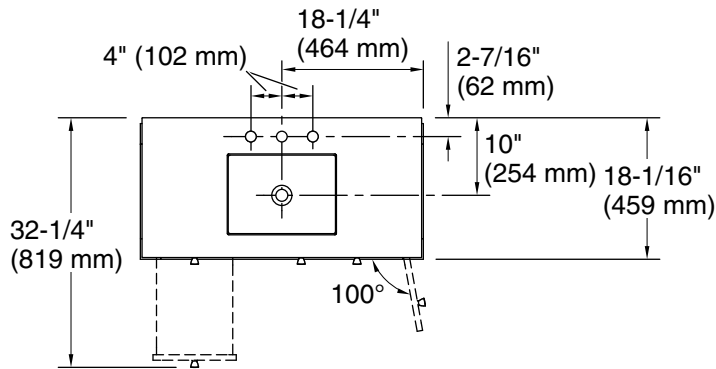

Features

- Two full-extension 12-3/4" (325 mm) drawers with soft-close side-mount slides
- Three-way adjustable slow-close door hinges for easy cabinet access
- 18" (457 mm) cabinet interior provides ample storage space
- Finish-matched cabinet interior offers generous clearance for plumbing
- Customize your storage with optional accessories such as floor liners, drawer organizers, and perfectly sized containers (sold separately)
- Brushed Nickel hardware included on the White and Slate Grey vanities
- Coordinates with Pure White (PWH) quartz side splash (sold separately)
- Pure White (PWH) quartz vanity top adds beauty and long-lasting durability

Waste Pipe Location Information

Technical Information

All product dimensions are nominal.

Lighting included: No

Notes

Install this product according to the installation instructions.