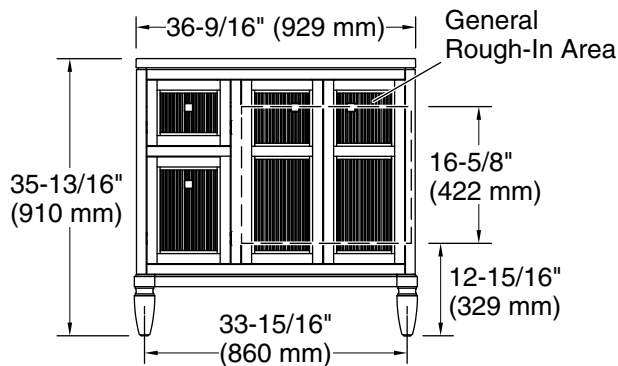

Features

- Two full-extension 12-3/4" (325 mm) drawers with soft-close side-mount slides
- Three-way adjustable slow-close door hinges for easy cabinet access
- 18" (457 mm) cabinet interior provides ample storage space
- Finish-matched cabinet interior offers generous clearance for plumbing
- Customize your storage with optional accessories such as floor liners, drawer organizers, and perfectly sized containers (sold separately)
- Brushed Nickel hardware included on the White and Slate Grey vanities
- Coordinates with Pure White (PWH) quartz side splash (sold separately)
- Pure White (PWH) quartz vanity top adds beauty and long-lasting durability

Waste Pipe Location Information

Technical Information

All product dimensions are nominal.

Lighting included: No

Notes

Install this product according to the installation instructions.