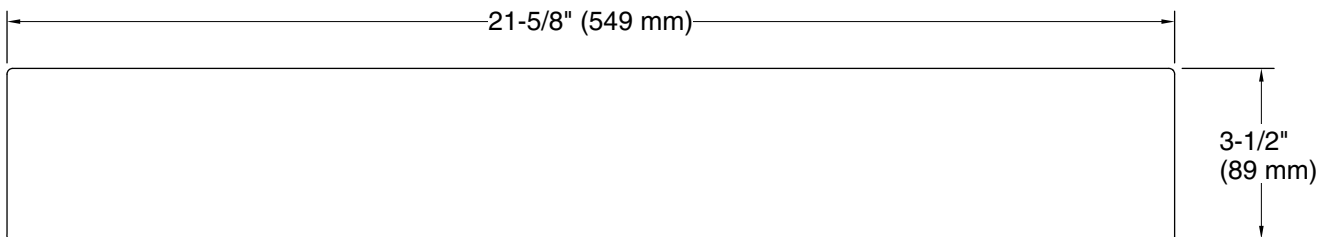

Technical Information

All product dimensions are nominal.

Material: Silestone Quartz