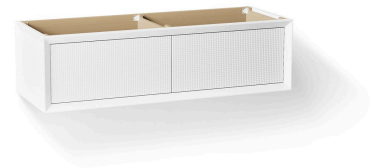

Features

- Featuring durable, beautiful water-based finishes that are better for the environment
- Wall-hung design offers a clean, streamlined look
- Two solid-wood drawers with dovetail construction
- Soft-close undermount drawer slides for smooth opening
- Full-extension 21" (533 mm) deep drawer provides ample storage
- Customize your storage with optional accessories such as electrical outlets, drawer organizers, and containers (sold separately)

Material

- Plywood and moisture-resistant MDF
- The nature of wood grain can cause variations in stain depth. Our expert craftspeople hand-apply the stain to blend these variations

Installation

- Professional installation recommended

Required Products/Accessories

- K-27938 60" vanity legs
- K-28258 Silestone® 61" quartz vanity top with two rectangular cutouts
- K-28265 Silestone® quartz 61" backsplash
- K-2882 19-3/4" rectangular undermount bathroom sink
- K-33565 17" cabinet pull