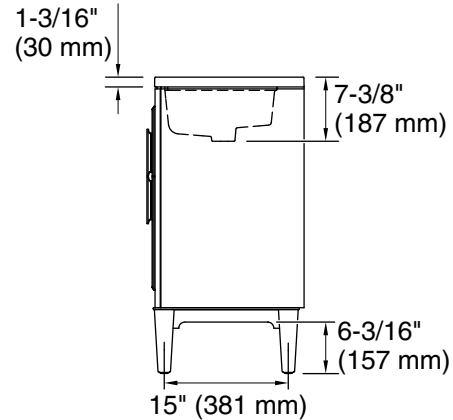

Features

- Four full-extension 12-3/4" (325 mm) drawers with soft-close side-mount slides
- Three-way adjustable slow-close door hinges for easy cabinet access
- 18" (457 mm) cabinet interior provides ample storage space
- Finish-matched cabinet interior offers generous clearance for plumbing
- Customize your storage with optional accessories such as floor liners, drawer organizers, and perfectly sized containers (sold separately)
- Brushed Nickel hardware included on the White and Slate Grey vanities
- Coordinates with Calacatta (CBB) quartz side splash (sold separately)
- Calacatta (CBB) quartz vanity top adds beauty and long-lasting durability

Waste Pipe Location Information

Technical Information

All product dimensions are nominal.

Lighting included: No

Notes

Install this product according to the installation instructions.