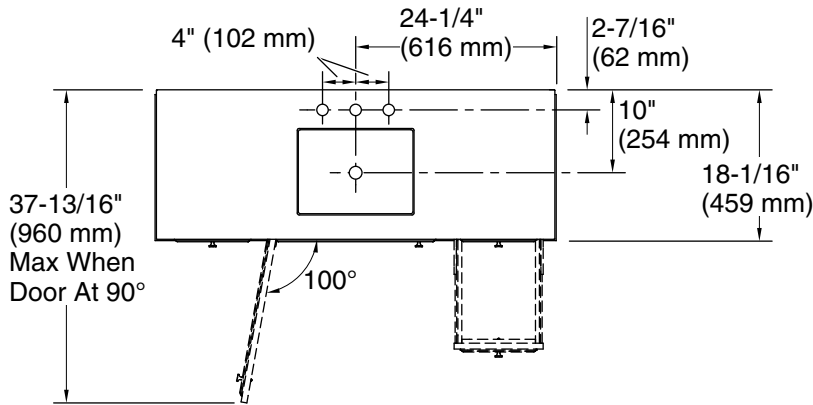

Features

- Four full-extension 12-3/4" (325 mm) drawers with soft-close side-mount slides
- Three-way adjustable slow-close door hinges for easy cabinet access
- 18" (457 mm) cabinet interior provides ample storage space
- Finish-matched cabinet interior offers generous clearance for plumbing
- Customize your storage with optional accessories such as floor liners, drawer organizers, and perfectly sized containers (sold separately)
- Brushed Nickel hardware included on the White and Slate Grey vanities
- Coordinates with Calacatta (CBB) quartz side splash (sold separately)
- Calacatta (CBB) quartz vanity top adds beauty and long-lasting durability

Waste Pipe Location Information

Technical Information

All product dimensions are nominal.

Lighting included: No

Notes

Install this product according to the installation instructions.