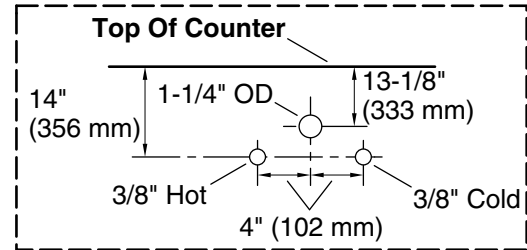

Features

- Four full-extension 12-3/4" (325 mm) drawers with soft-close side-mount slides
- Three-way adjustable slow-close door hinges for easy cabinet access
- 18" (457 mm) cabinet interior provides ample storage space
- Finish-matched cabinet interior offers generous clearance for plumbing
- Customize your storage with optional accessories such as floor liners, drawer organizers, and perfectly sized containers (sold separately)
- Brushed Nickel hardware included on the White and Slate Grey vanities
- Coordinates with Calacatta (CBB) quartz side splash (sold separately)
- Calacatta (CBB) quartz vanity top adds beauty and long-lasting durability

Waste Pipe Location Information

Technical Information

All product dimensions are nominal.

Lighting included: No

Notes

Install this product according to the installation instructions.