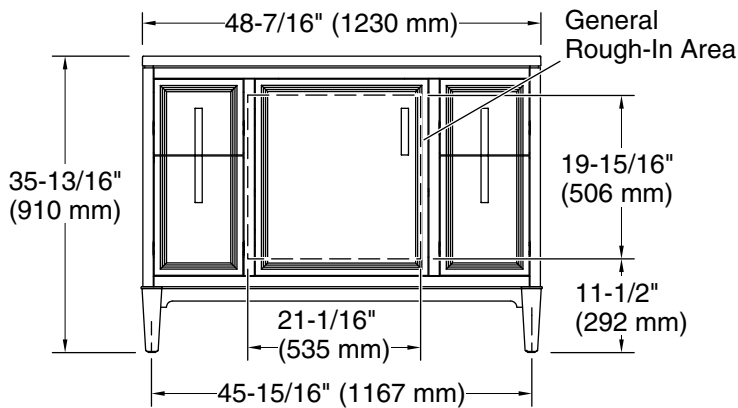

Features

- Four full-extension 12-3/4" (325 mm) drawers with soft-close side-mount slides
- Three-way adjustable slow-close door hinges for easy cabinet access
- 18" (457 mm) cabinet interior provides ample storage space
- Finish-matched cabinet interior offers generous clearance for plumbing
- Customize your storage with optional accessories such as floor liners, drawer organizers, and perfectly sized containers (sold separately)
- Brushed Nickel hardware included on the White and Slate Grey vanities
- Coordinates with Calacatta (CBB) quartz side splash (sold separately)
- Calacatta (CBB) quartz vanity top adds beauty and long-lasting durability

Waste Pipe Location Information

Technical Information

All product dimensions are nominal.

Lighting included: No

Notes

Install this product according to the installation instructions.