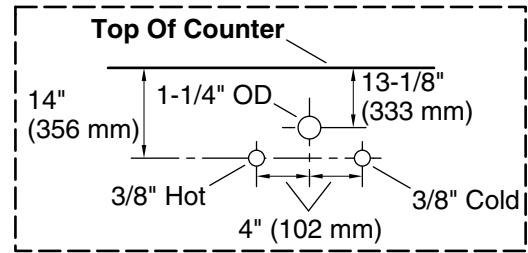

Features

- Two full-extension 12-3/4" (325 mm) drawers with soft-close side-mount slides
- Three-way adjustable slow-close door hinges for easy cabinet access
- 18" (457 mm) cabinet interior provides ample storage space
- Finish-matched cabinet interior offers generous clearance for plumbing
- Customize your storage with optional accessories such as floor liners, drawer organizers, and perfectly sized containers (sold separately)
- Brushed Nickel hardware included on the White and Slate Grey vanities
- Coordinates with Calacatta (CBB) quartz side splash (sold separately)
- Calacatta (CBB) quartz vanity top adds beauty and long-lasting durability

Waste Pipe Location Information

Technical Information

All product dimensions are nominal.

Lighting included: No

Notes

Install this product according to the installation instructions.