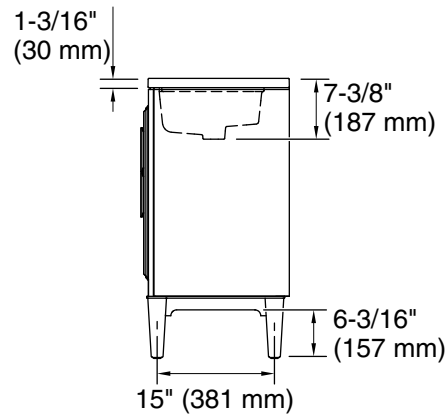

Features

- Two full-extension 12-3/4" (325 mm) drawers with soft-close side-mount slides
- Three-way adjustable slow-close door hinges for easy cabinet access
- 18" (457 mm) cabinet interior provides ample storage space
- Finish-matched cabinet interior offers generous clearance for plumbing
- Customize your storage with optional accessories such as floor liners, drawer organizers, and perfectly sized containers (sold separately)
- Brushed Nickel hardware included on the White and Slate Grey vanities
- Coordinates with Calacatta (CBB) quartz side splash (sold separately)
- Calacatta (CBB) quartz vanity top adds beauty and long-lasting durability

Waste Pipe Location Information

Technical Information

All product dimensions are nominal.

Lighting included: No

Notes

Install this product according to the installation instructions.