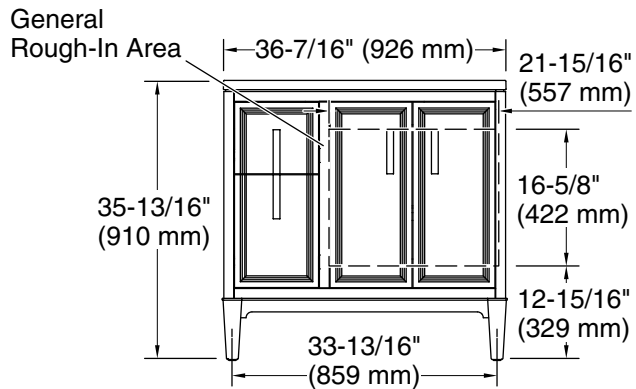

Features

- Two full-extension 12-3/4" (325 mm) drawers with soft-close side-mount slides
- Three-way adjustable slow-close door hinges for easy cabinet access
- 18" (457 mm) cabinet interior provides ample storage space
- Finish-matched cabinet interior offers generous clearance for plumbing
- Customize your storage with optional accessories such as floor liners, drawer organizers, and perfectly sized containers (sold separately)
- Brushed Nickel hardware included on the White and Slate Grey vanities
- Coordinates with Calacatta (CBB) quartz side splash (sold separately)
- Calacatta (CBB) quartz vanity top adds beauty and long-lasting durability

Waste Pipe Location Information

Technical Information

All product dimensions are nominal.

Lighting included: No

Notes

Install this product according to the installation instructions.