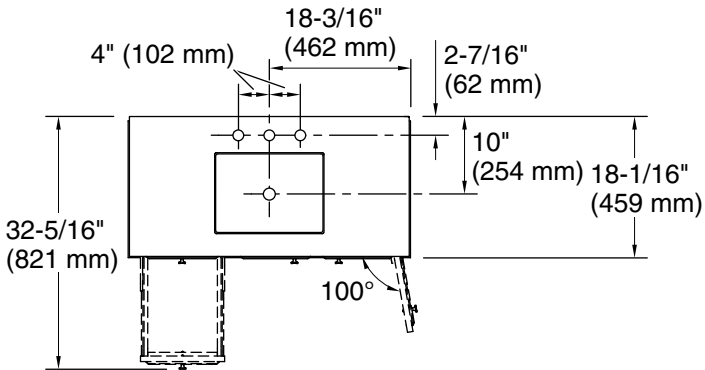

Features

- Two full-extension 12-3/4" (325 mm) drawers with soft-close side-mount slides
- Three-way adjustable slow-close door hinges for easy cabinet access
- 18" (457 mm) cabinet interior provides ample storage space
- Finish-matched cabinet interior offers generous clearance for plumbing
- Customize your storage with optional accessories such as floor liners, drawer organizers, and perfectly sized containers (sold separately)
- Brushed Nickel hardware included on the White and Slate Grey vanities
- Coordinates with Calacatta (CBB) quartz side splash (sold separately)
- Calacatta (CBB) quartz vanity top adds beauty and long-lasting durability

Waste Pipe Location Information

Technical Information

All product dimensions are nominal.

Lighting included: No

Notes

Install this product according to the installation instructions.