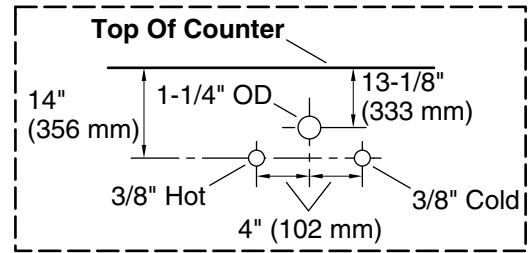

Features

- One full-extension 12-3/4" (325 mm) drawer with soft-close side-mount slides
- Three-way adjustable slow-close door hinges for easy cabinet access
- 18" (457 mm) cabinet interior provides ample storage space
- Finish-matched cabinet interior offers generous clearance for plumbing
- Customize your storage with optional accessories such as floor liners, drawer organizers, and perfectly sized containers (sold separately)
- Brushed Nickel hardware included on the White and Slate Grey vanities
- Coordinates with Calacatta (CBB) quartz side splash (sold separately)
- Calacatta (CBB) quartz vanity top adds beauty and long-lasting durability

Color	Code	Description
	0	White
	1WX	Slate Grey

Waste Pipe Location Information

Technical Information

All product dimensions are nominal.

Notes

Install this product according to the installation instructions.