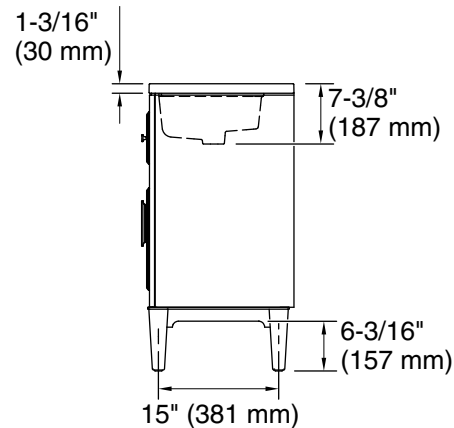

Features

- One full-extension 12-3/4" (325 mm) drawer with soft-close side-mount slides
- Three-way adjustable slow-close door hinges for easy cabinet access
- 18" (457 mm) cabinet interior provides ample storage space
- Finish-matched cabinet interior offers generous clearance for plumbing
- Customize your storage with optional accessories such as floor liners, drawer organizers, and perfectly sized containers (sold separately)
- Brushed Nickel hardware included on the White and Slate Grey vanities
- Coordinates with Calacatta (CBB) quartz side splash (sold separately)
- Calacatta (CBB) quartz vanity top adds beauty and long-lasting durability

Color	Code	Description
	0	White
	1WX	Slate Grey

Waste Pipe Location Information

Technical Information

All product dimensions are nominal.

Notes

Install this product according to the installation instructions.