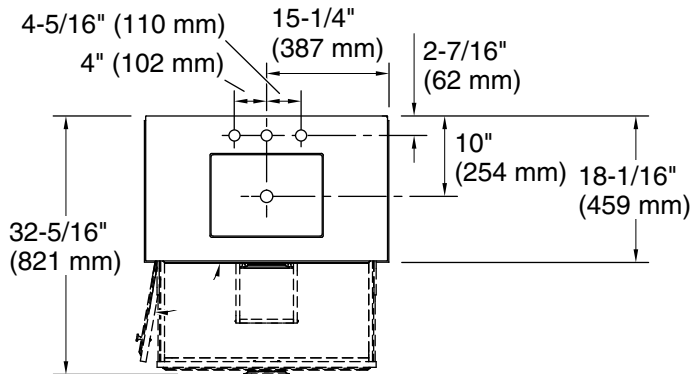

Features

- One full-extension 12-3/4" (325 mm) drawer with soft-close side-mount slides
- Three-way adjustable slow-close door hinges for easy cabinet access
- 18" (457 mm) cabinet interior provides ample storage space
- Finish-matched cabinet interior offers generous clearance for plumbing
- Customize your storage with optional accessories such as floor liners, drawer organizers, and perfectly sized containers (sold separately)
- Brushed Nickel hardware included on the White and Slate Grey vanities
- Coordinates with Calacatta (CBB) quartz side splash (sold separately)
- Calacatta (CBB) quartz vanity top adds beauty and long-lasting durability

Color	Code	Description
	0	White
	1WX	Slate Grey

Waste Pipe Location Information

Technical Information

All product dimensions are nominal.

Notes

Install this product according to the installation instructions.