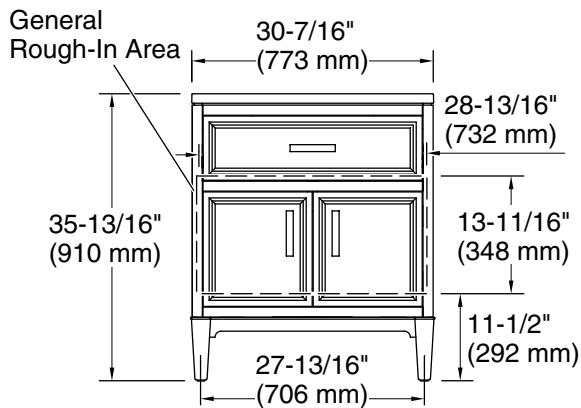

Features

- One full-extension 12-3/4" (325 mm) drawer with soft-close side-mount slides
- Three-way adjustable slow-close door hinges for easy cabinet access
- 18" (457 mm) cabinet interior provides ample storage space
- Finish-matched cabinet interior offers generous clearance for plumbing
- Customize your storage with optional accessories such as floor liners, drawer organizers, and perfectly sized containers (sold separately)
- Brushed Nickel hardware included on the White and Slate Grey vanities
- Coordinates with Calacatta (CBB) quartz side splash (sold separately)
- Calacatta (CBB) quartz vanity top adds beauty and long-lasting durability

Color	Code	Description
	0	White
	1WX	Slate Grey

Waste Pipe Location Information

Technical Information

All product dimensions are nominal.

Notes

Install this product according to the installation instructions.