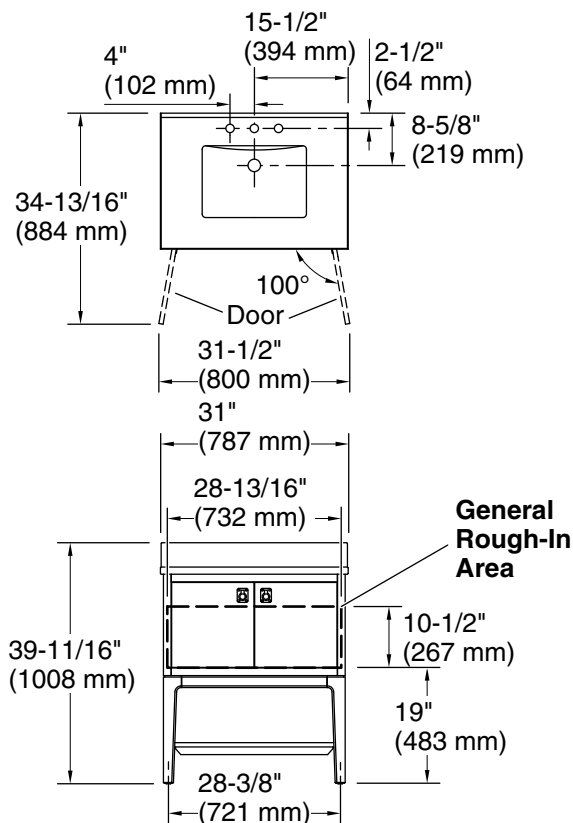

Features

- Designed in collaboration with Studio McGee
- Set includes cabinet, precut quartz vanity top, backsplash, sink, tall legs and shelf, cabinet hardware
- Three-way adjustable slow-close door hinges for easy cabinet access
- 20-7/16" (519 mm) cabinet interior provides ample storage space
- Finish-matched cabinet interior offers generous clearance for plumbing
- Vanity top has 8" (203 mm) widespread faucet holes; requires deck-mount faucet (sold separately)
- Vibrant® Polished Nickel hardware included on Ferrous Grey vanities and Vibrant Brushed Moderne Brass hardware on Light Clay vanities. Additional hardware finishes available (sold separately)
- Bianco Bella (GBB) quartz vanity top adds beauty and long-lasting durability
- Coordinates with Bianco Bella (GBB) quartz side splash (sold separately)

K-38554 4" x 21-11/16" quartz side splash

Optional Products/Accessories

K-29980 Cabinet pull

Codes/Standards

ASME A112.19.2/CSA B45.1

KOHLER® One-Year Limited Warranty

See website for detailed warranty information.

Available Colors/Finishes

Color tiles intended for reference only.

Color	Code	Description
	DWG	Ferrous Grey
	LWG	Light Clay

Technical Information

All product dimensions are nominal.

Lighting included: No

Notes