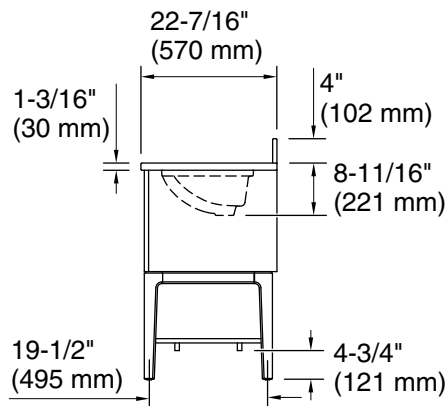

Technical Information

All product dimensions are nominal.

Lighting included: No

Notes

Install this product according to the installation instructions.

Select the type of fastener based upon the wall material. Two 250 lb (113.4 kg) minimum load bearing fasteners are recommended with a lag bolt of length to clear obstacles in the wall and 5/16" washers. Calculate the proper lag bolt length by adding the 1-1/2" (38 mm) backing material, plus the wallboard thickness, plus the back rail thickness.