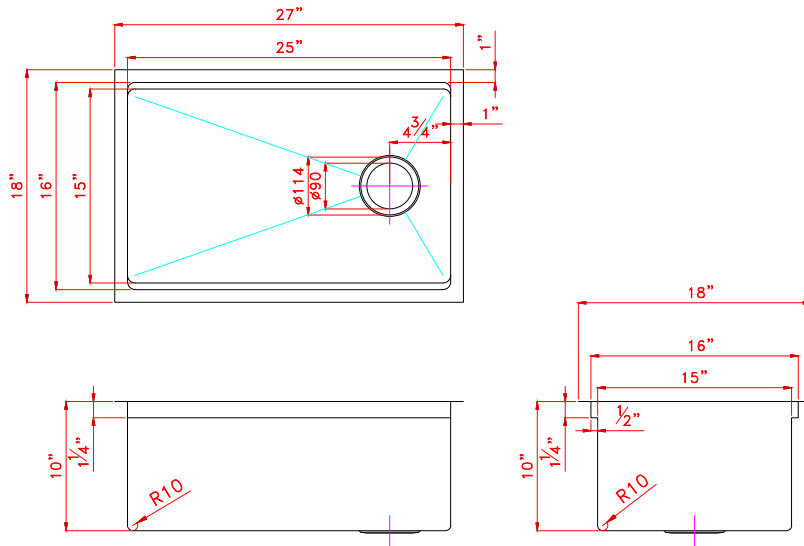

### Radius Corner

Multi-Level

### Specifications:

- Handcrafted
- 316 stainless steel 16 gauge
- 18/10 chrome nickel content
- Bowl corner radius of 15mm
- Brushed Finish
- Undermount clips
- Template
- Strainer
- 10'' Deep
- Top to lip 1 1/4'' lower
- Lip 1/2''

Outside: 27" x 18" x 10"

Inside: 25" x 16" x 10"

Minimum cabinet size 30"