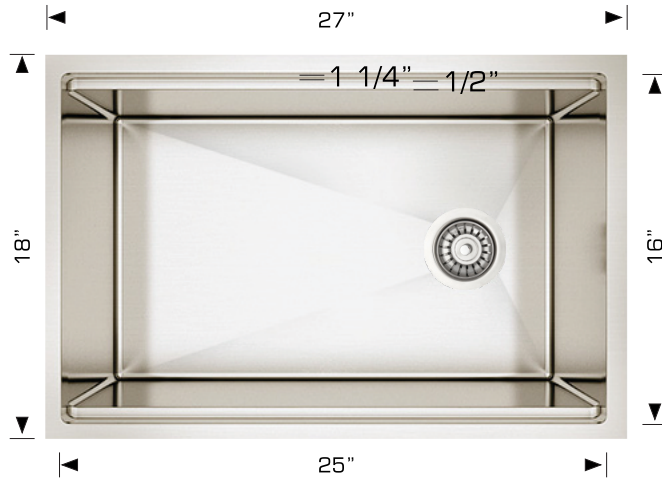

## Titanium Series - Model: 201827

### Radius Corner

Multi-Level

### Specifications:

- Handcrafted
- 316 stainless steel 16 gauge
- 18/10 chrome nickel content
- Bowl corner radius of 15mm
- Brushed Finish
- Undermount clips
- Template
- Strainer
- 10'' Deep
- Top to lip 1 1/4'' lower
- Lip 1/2''

Outside: 27" x 18" x 10"

Inside: 25" x 16" x 10"

Minimum cabinet size 30"