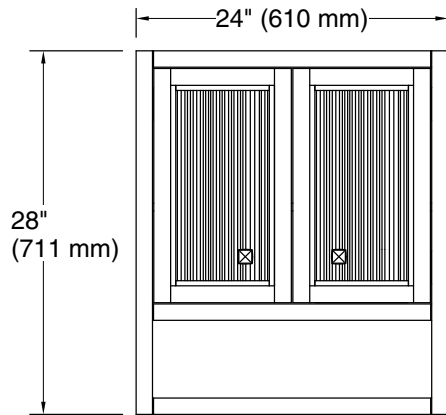

Hearthaven®
24" x 28" wall cabinet
K-33541-ASB

Features

- Open shelf offers easy access to storage, while interior shelf provides ample space for extra toilet paper
- Three-way adjustable slow-close door hinges for easy cabinet access
- Finish-matched 10"-deep cabinet interior
- Customize your storage with optional accessories such as floor liners, drawer organizers, and perfectly sized containers (sold separately)

Technical Information

All product dimensions are nominal.
Lighting included: No

Notes

Install this product according to the installation instructions.