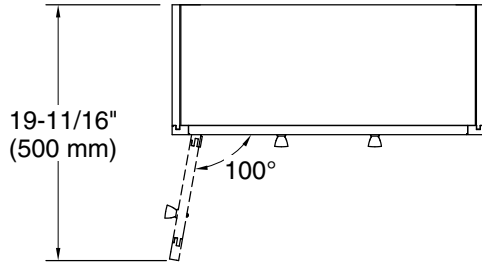

Hearthaven®
24" x 28" wall cabinet
K-33541-ASB

Features

- Open shelf offers easy access to storage, while interior shelf provides ample space for extra toilet paper
- Three-way adjustable slow-close door hinges for easy cabinet access
- Finish-matched 10"-deep cabinet interior
- Customize your storage with optional accessories such as floor liners, drawer organizers, and perfectly sized containers (sold separately)

Technical Information

All product dimensions are nominal.
Lighting included: No

Notes

Install this product according to the installation instructions.