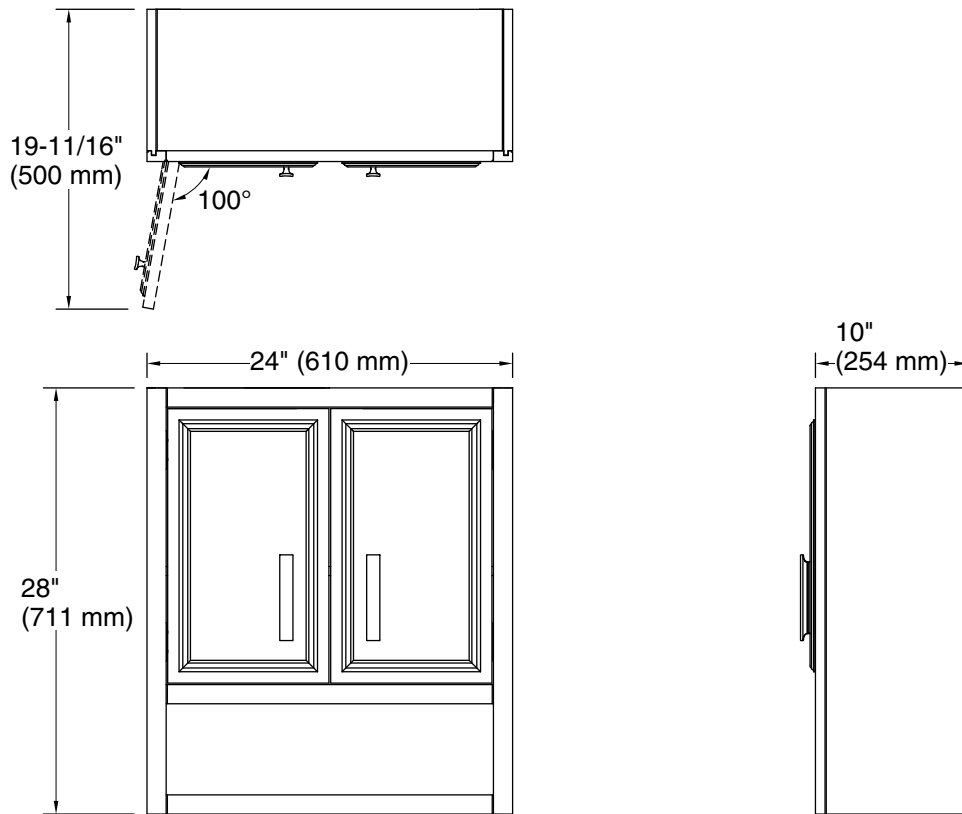

Features

- Open shelf offers easy access to storage, while interior shelf provides ample space for extra toilet paper
- Three-way adjustable slow-close door hinges for easy cabinet access
- Finish-matched 10"-deep cabinet interior
- Customize your storage with optional accessories such as floor liners, drawer organizers, and perfectly sized containers (sold separately)

Technical Information

All product dimensions are nominal.

Lighting included: No

Notes

Install this product according to the installation instructions.