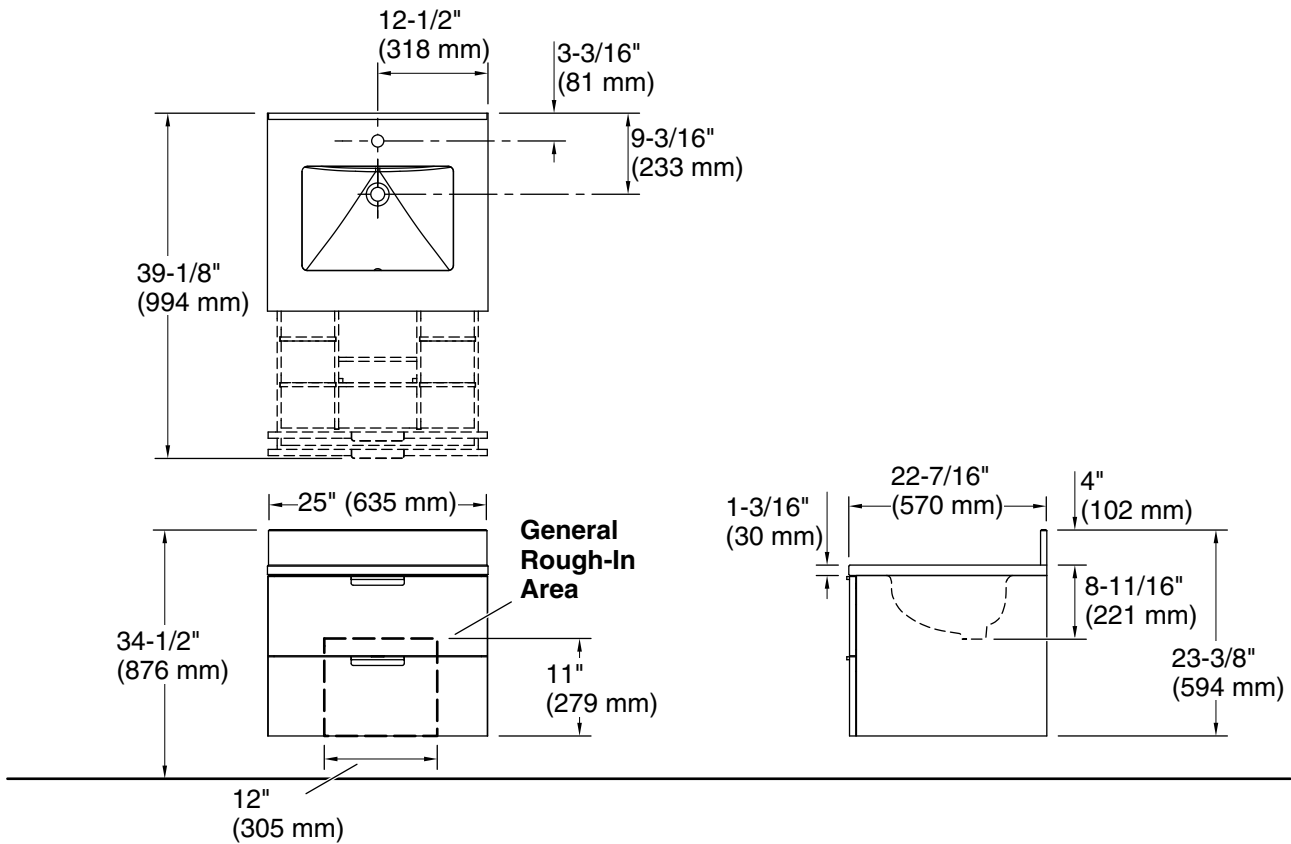

Technical Information

All product dimensions are nominal.

Lighting included: No

Notes

Install this product according to the installation instructions.