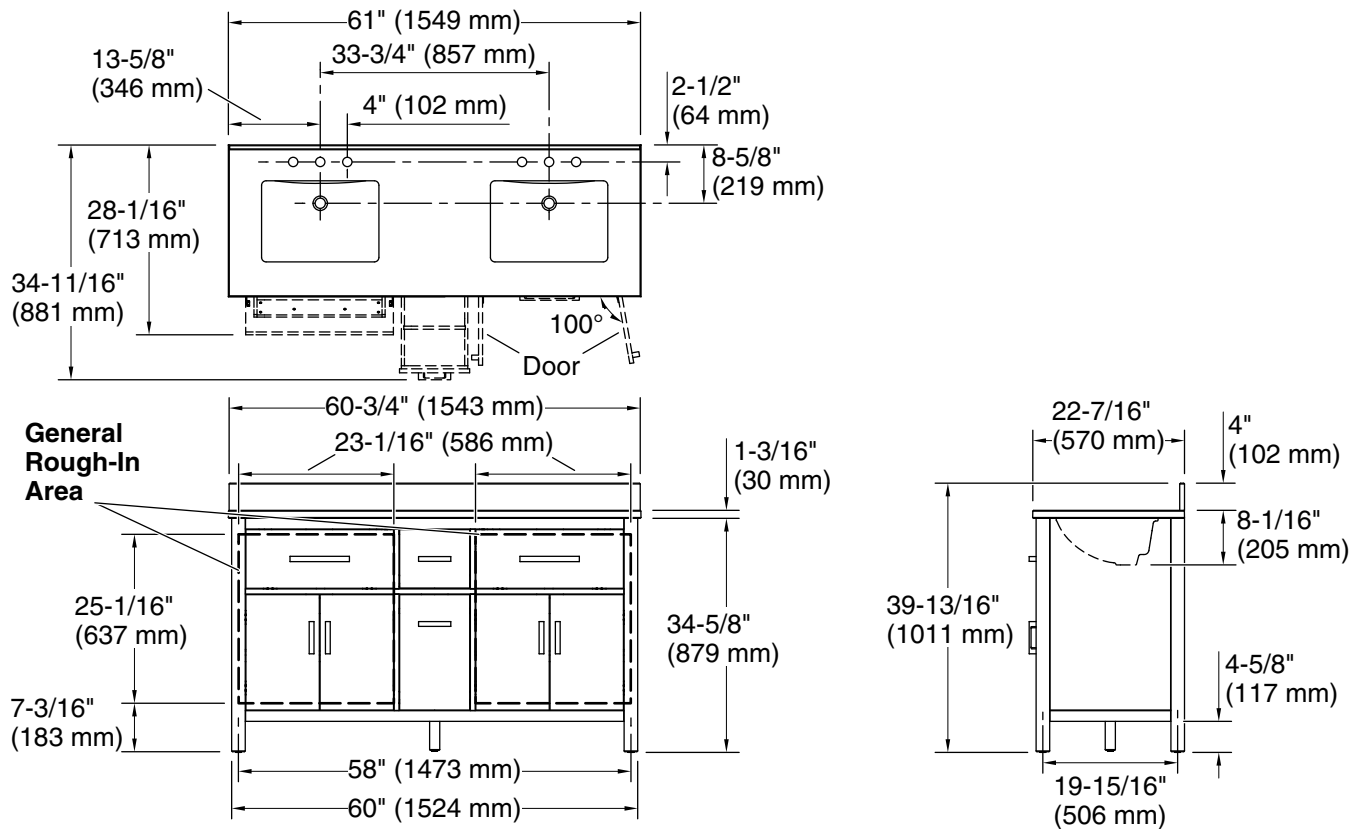

Technical Information

All product dimensions are nominal.

Lighting included: No

Notes

Install this product according to the installation instructions.

Select the type of fastener based upon the wall material. Two 250 lb (113.4 kg) minimum load bearing fasteners are recommended.