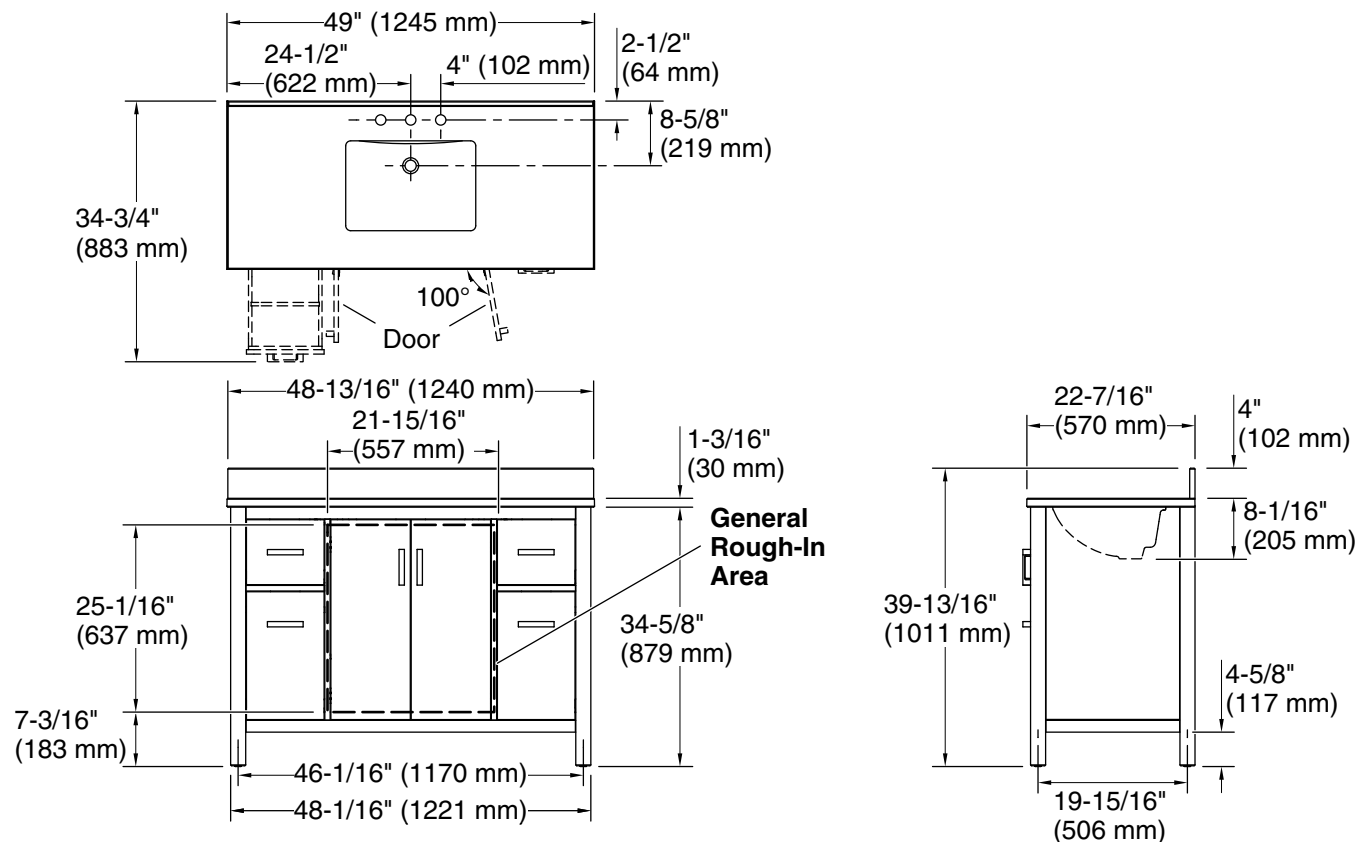

Technical Information

All product dimensions are nominal.

Lighting included: No

Notes

Install this product according to the installation instructions.

Select the type of fastener based upon the wall material. Two 250 lb (113.4 kg) minimum load bearing fasteners are recommended.