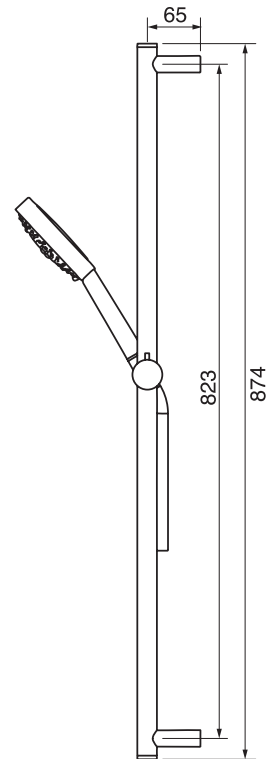

PROGRAM 1 #89SD42C

Square Shower Design – 2 outlets
Système de douche design carré – 2 sorties

 .99 Chrome

#om021

3/4" Thermostatic with 2 way diverter

Can add independent flow control
Integrated service stops, filters & back-flow preventers
Rough-in can be mounted horizontally or vertically
12 GPM (45.4 L/min.)

Program 1 #89021T

Trim for rough-in om021

Order om021 rough-in separately
 $2\frac{5}{8}" \times 9\frac{7}{8}"$

Finish: Chrome (#99)

#6007

6" ceiling arm with square flange

1/2" Male NPT inlet
Sliding flange

Finish: Chrome (#99)

#6079

10" square thin rain head

4 mm in thickness
Easy clean nozzles
High polished stainless steel
2.5 GPM (9.5 L/min.)

Finish: Chrome (#99)

#75149

Shower rail kit

Includes bar, hose and hand shower
3 position spray
Easy clean nozzles
2.5 GPM (9.5 L/min.)

Finish: Chrome (#99)

360 #6038

Square wall supply elbow

1/2" male NPT inlet
Sliding flange

Finish: Chrome (#99)