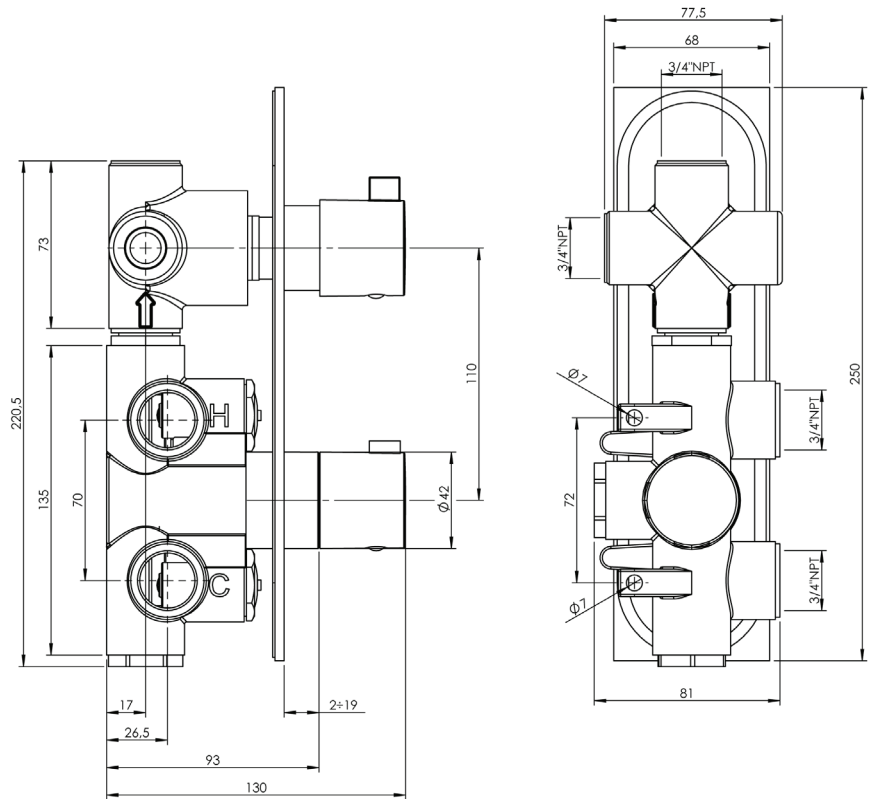

PROGRAM 1 #89SD42C

Square Shower Design – 2 outlets
Système de douche design carré – 2 sorties

 .99 Chrome

#om021

3/4" Thermostatic with 2 way diverter

Can add independent flow control
Integrated service stops, filters & back-flow preventers
Rough-in can be mounted horizontally or vertically
12 GPM (45.4 L/min.)

Program 1 #89021T

Trim for rough-in om021

Order om021 rough-in separately
 $2\frac{5}{8}" \times 9\frac{7}{8}"$

Finish: Chrome (#99)

#6007

6" ceiling arm with square flange

1/2" Male NPT inlet
Sliding flange

Finish: Chrome (#99)

#6079

10" square thin rain head

4 mm in thickness
Easy clean nozzles
High polished stainless steel
2.5 GPM (9.5 L/min.)

Finish: Chrome (#99)

#75149

Shower rail kit

Includes bar, hose and hand shower
3 position spray
Easy clean nozzles
2.5 GPM (9.5 L/min.)

Finish: Chrome (#99)

360 #6038

Square wall supply elbow

1/2" male NPT inlet
Sliding flange

Finish: Chrome (#99)