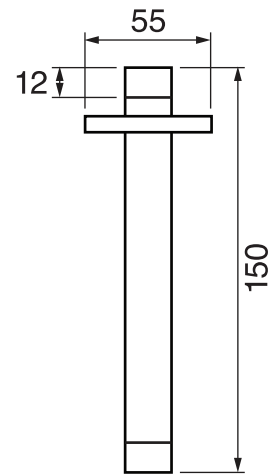

PROGRAM 1 #89SD42C

Square Shower Design – 2 outlets
Système de douche design carré – 2 sorties

 .99 Chrome

#om021

3/4" Thermostatic with 2 way diverter

Can add independent flow control
Integrated service stops, filters & back-flow preventers
Rough-in can be mounted horizontally or vertically
12 GPM (45.4 L/min.)

Program 1 #89021T

Trim for rough-in om021

Order om021 rough-in separately
 $2\frac{5}{8}" \times 9\frac{7}{8}"$

Finish: Chrome (#99)

#6007

6" ceiling arm with square flange

1/2" Male NPT inlet
Sliding flange

Finish: Chrome (#99)

#6079

10" square thin rain head

4 mm in thickness
Easy clean nozzles
High polished stainless steel
2.5 GPM (9.5 L/min.)

Finish: Chrome (#99)

#75149

Shower rail kit

Includes bar, hose and hand shower
3 position spray
Easy clean nozzles
2.5 GPM (9.5 L/min.)

Finish: Chrome (#99)

360 #6038

Square wall supply elbow

1/2" male NPT inlet
Sliding flange

Finish: Chrome (#99)