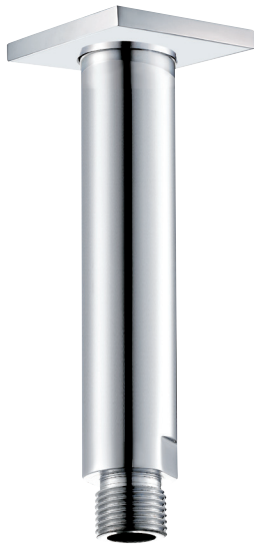

PROGRAM 1 #89SD42C

Square Shower Design – 2 outlets
Système de douche design carré – 2 sorties

 .99 Chrome

#om021

3/4" Thermostatic with 2 way diverter

Can add independent flow control
Integrated service stops, filters & back-flow preventers
Rough-in can be mounted horizontally or vertically
12 GPM (45.4 L/min.)

Program 1 #89021T

Trim for rough-in om021

Order om021 rough-in separately
 $2\frac{5}{8}" \times 9\frac{7}{8}"$

Finish: Chrome (#99)

#6007

6" ceiling arm with square flange

1/2" Male NPT inlet
Sliding flange

Finish: Chrome (#99)

#6079

10" square thin rain head

4 mm in thickness
Easy clean nozzles
High polished stainless steel
2.5 GPM (9.5 L/min.)

Finish: Chrome (#99)

#75149

Shower rail kit

Includes bar, hose and hand shower
3 position spray
Easy clean nozzles
2.5 GPM (9.5 L/min.)

Finish: Chrome (#99)

360 #6038

Square wall supply elbow

1/2" male NPT inlet
Sliding flange

Finish: Chrome (#99)