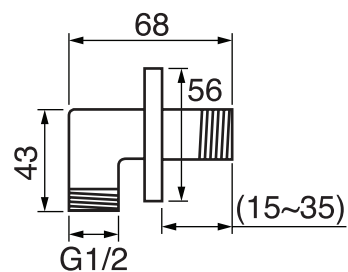

Finish: Chrome (#99)

#6079

10" square thin rain head

4 mm in thickness
Easy clean nozzles
High polished stainless steel
2.5 GPM (9.5 L/min.)

Finish: Chrome (#99)

#75149

Shower rail kit

Includes bar, hose and hand shower
3 position spray
Easy clean nozzles
2.5 GPM (9.5 L/min.)

Finish: Chrome (#99)

360 #6038

Square wall supply elbow

1/2" male NPT inlet
Sliding flange

Finish: Chrome (#99)