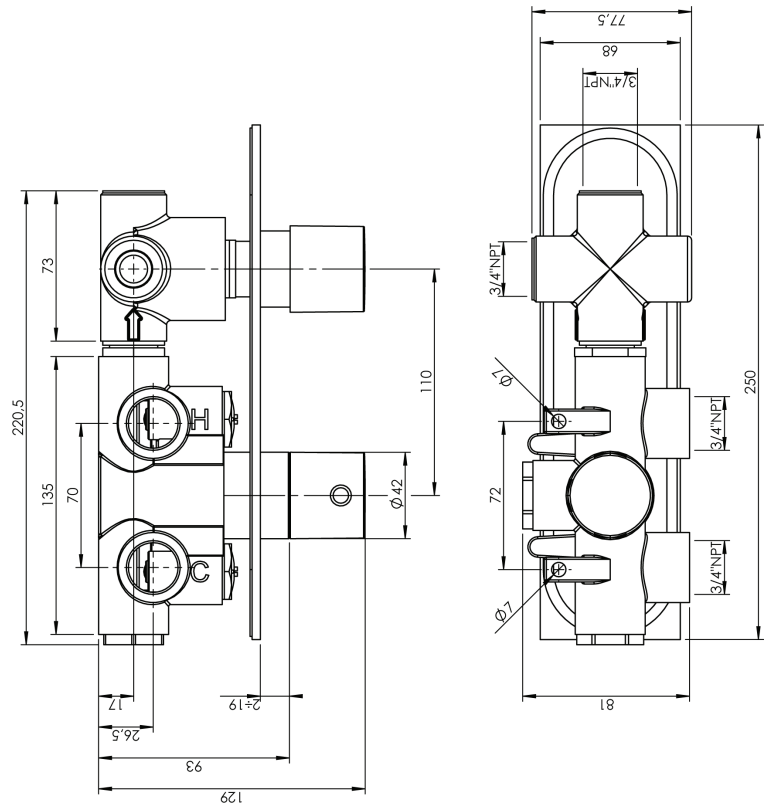

PROGRAM 1 #89SD42C

Square Shower Design – 2 outlets
Système de douche design carré – 2 sorties

 .99 Chrome

#om021

3/4" Thermostatic with 2 way diverter

Can add independent flow control
Integrated service stops, filters & back-flow preventers
Rough-in can be mounted horizontally or vertically
12 GPM (45.4 L/min.)

Program 1 #89021T

Trim for rough-in om021

Order om021 rough-in separately
 $2\frac{5}{8}" \times 9\frac{7}{8}"$

Finish: Chrome (#99)

#6007

6" ceiling arm with square flange

1/2" Male NPT inlet
Sliding flange

Finish: Chrome (#99)

#6079

10" square thin rain head

4 mm in thickness
Easy clean nozzles
High polished stainless steel
2.5 GPM (9.5 L/min.)

Finish: Chrome (#99)

#75149

Shower rail kit

Includes bar, hose and hand shower
3 position spray
Easy clean nozzles
2.5 GPM (9.5 L/min.)

Finish: Chrome (#99)

360 #6038

Square wall supply elbow

1/2" male NPT inlet
Sliding flange

Finish: Chrome (#99)