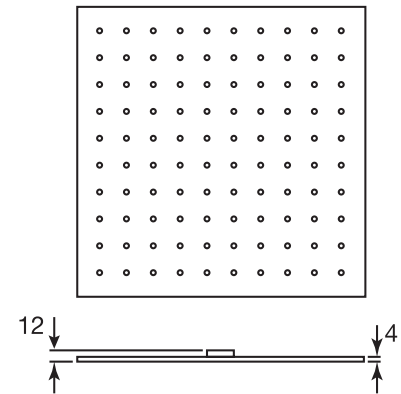

PROGRAM 1 #89SD42C

Square Shower Design – 2 outlets
Système de douche design carré – 2 sorties

 .99 Chrome

#om021

3/4" Thermostatic with 2 way diverter

Can add independent flow control
Integrated service stops, filters & back-flow preventers
Rough-in can be mounted horizontally or vertically
12 GPM (45.4 L/min.)

Program 1 #89021T

Trim for rough-in om021

Order om021 rough-in separately
 $2\frac{5}{8}" \times 9\frac{7}{8}"$

Finish: Chrome (#99)

#6007

6" ceiling arm with square flange

1/2" Male NPT inlet
Sliding flange

Finish: Chrome (#99)

#6079

10" square thin rain head

4 mm in thickness
Easy clean nozzles
High polished stainless steel
2.5 GPM (9.5 L/min.)

Finish: Chrome (#99)

#75149

Shower rail kit

Includes bar, hose and hand shower
3 position spray
Easy clean nozzles
2.5 GPM (9.5 L/min.)