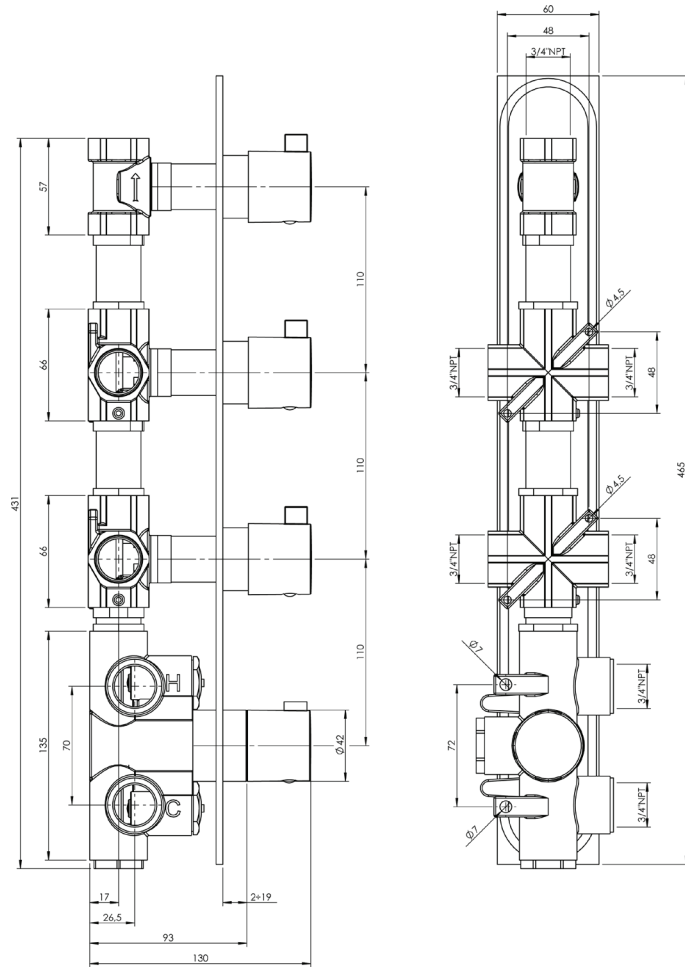

PROGRAM 1 #89SD41C

Square Shower Design – 3 outlets
Système de douche design carré – 3 sorties

 .99 Chrome

#om014

3/4" Thermostatic with 3 flow controls

Can add independent flow control
Integrated service stops, filters & back-flow preventers
13 GPM (49.2 L/min.)

Program 1 #89014T

Trim for rough-in om014

Order om014 rough-in separately
2³/₈" x 18¹/₄"

Finish: Chrome (#99)

#6007

6" ceiling arm with square flange

1/2" Male NPT inlet
Sliding flange

Finish: Chrome (#99)

#6079

10" square thin rain head

4 mm in thickness
Easy clean nozzles
High polished stainless steel
2.5 GPM (9.5 L/min.)

Finish: Chrome (#99)

#75149

Shower rail kit

Includes bar, hose and hand shower
3 position spray
Easy clean nozzles
2.5 GPM (9.5 L/min.)

Finish: Chrome (#99)

360 #6038

Square wall supply elbow

1/2" male NPT inlet
Sliding flange

Finish: Chrome (#99)

Emotion #6047

Square flush mount body spray

Directional head
Easy clean nozzles
1.5 GPM (5.7 L/min.)