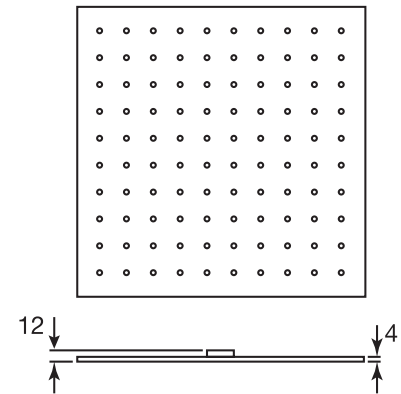

Program 1 #89014T

Trim for rough-in om014

Order om014 rough-in separately
2³/₈" x 18¹/₄"

Finish: Chrome (#99)

#6007

6" ceiling arm with square flange

1/2" Male NPT inlet
Sliding flange

Finish: Chrome (#99)

#6079

10" square thin rain head

4 mm in thickness
Easy clean nozzles
High polished stainless steel
2.5 GPM (9.5 L/min.)

Finish: Chrome (#99)

#75149

Shower rail kit

Includes bar, hose and hand shower
3 position spray
Easy clean nozzles
2.5 GPM (9.5 L/min.)