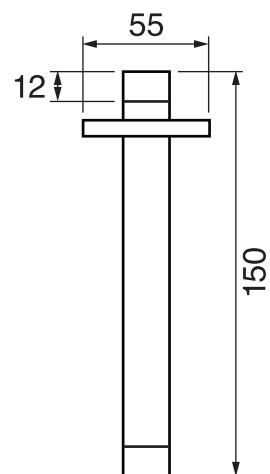

PROGRAM 1 #89SD41C

Square Shower Design – 3 outlets
Système de douche design carré – 3 sorties

 .99 Chrome

#om014

3/4" Thermostatic with 3 flow controls

Can add independent flow control
Integrated service stops, filters & back-flow preventers
13 GPM (49.2 L/min.)

Program 1 #89014T

Trim for rough-in om014

Order om014 rough-in separately
2³/₈" x 18¹/₄"

Finish: Chrome (#99)

#6007

6" ceiling arm with square flange

1/2" Male NPT inlet
Sliding flange

Finish: Chrome (#99)

#6079

10" square thin rain head

4 mm in thickness
Easy clean nozzles
High polished stainless steel
2.5 GPM (9.5 L/min.)

Finish: Chrome (#99)

#75149

Shower rail kit

Includes bar, hose and hand shower
3 position spray
Easy clean nozzles
2.5 GPM (9.5 L/min.)

Finish: Chrome (#99)

360 #6038

Square wall supply elbow

1/2" male NPT inlet
Sliding flange

Finish: Chrome (#99)

Emotion #6047

Square flush mount body spray

Directional head
Easy clean nozzles
1.5 GPM (5.7 L/min.)