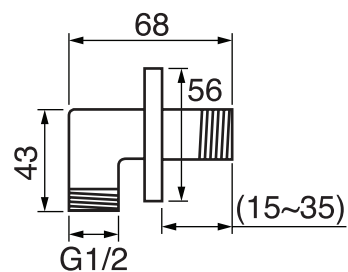

Program 1 #89014T

Trim for rough-in om014

Order om014 rough-in separately
2³/₈" x 18¹/₄"

Finish: Chrome (#99)

#6007

6" ceiling arm with square flange

1/2" Male NPT inlet
Sliding flange

Finish: Chrome (#99)

#6079

10" square thin rain head

4 mm in thickness
Easy clean nozzles
High polished stainless steel
2.5 GPM (9.5 L/min.)

Finish: Chrome (#99)

#75149

Shower rail kit

Includes bar, hose and hand shower
3 position spray
Easy clean nozzles
2.5 GPM (9.5 L/min.)

Finish: Chrome (#99)

360 #6038

Square wall supply elbow

1/2" male NPT inlet
Sliding flange

Finish: Chrome (#99)

Emotion #6047

Square flush mount body spray

Directional head
Easy clean nozzles
1.5 GPM (5.7 L/min.)