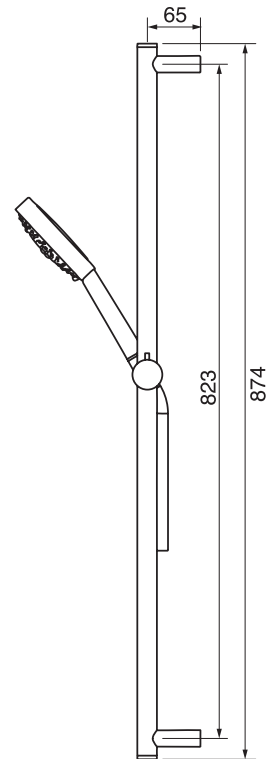

PROGRAM 1 #89SD41C

Square Shower Design – 3 outlets
Système de douche design carré – 3 sorties

 .99 Chrome

#om014

3/4" Thermostatic with 3 flow controls

Can add independent flow control
Integrated service stops, filters & back-flow preventers
13 GPM (49.2 L/min.)

Program 1 #89014T

Trim for rough-in om014

Order om014 rough-in separately
2³/₈" x 18¹/₄"

Finish: Chrome (#99)

#6007

6" ceiling arm with square flange

1/2" Male NPT inlet
Sliding flange

Finish: Chrome (#99)

#6079

10" square thin rain head

4 mm in thickness
Easy clean nozzles
High polished stainless steel
2.5 GPM (9.5 L/min.)

Finish: Chrome (#99)

#75149

Shower rail kit

Includes bar, hose and hand shower
3 position spray
Easy clean nozzles
2.5 GPM (9.5 L/min.)

Finish: Chrome (#99)

360 #6038

Square wall supply elbow

1/2" male NPT inlet
Sliding flange

Finish: Chrome (#99)

Emotion #6047

Square flush mount body spray

Directional head
Easy clean nozzles
1.5 GPM (5.7 L/min.)