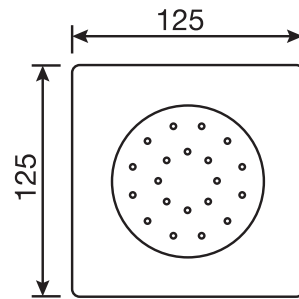

Program 1 #89014T

Trim for rough-in om014

Order om014 rough-in separately
2³/₈" x 18¹/₄"

Finish: Chrome (#99)

#6007

6" ceiling arm with square flange

1/2" Male NPT inlet
Sliding flange

Finish: Chrome (#99)

#6079

10" square thin rain head

4 mm in thickness
Easy clean nozzles
High polished stainless steel
2.5 GPM (9.5 L/min.)

Finish: Chrome (#99)

#75149

Shower rail kit

Includes bar, hose and hand shower
3 position spray
Easy clean nozzles
2.5 GPM (9.5 L/min.)

Finish: Chrome (#99)

360 #6038

Square wall supply elbow

1/2" male NPT inlet
Sliding flange

Finish: Chrome (#99)

Emotion #6047

Square flush mount body spray

Directional head
Easy clean nozzles
1.5 GPM (5.7 L/min.)