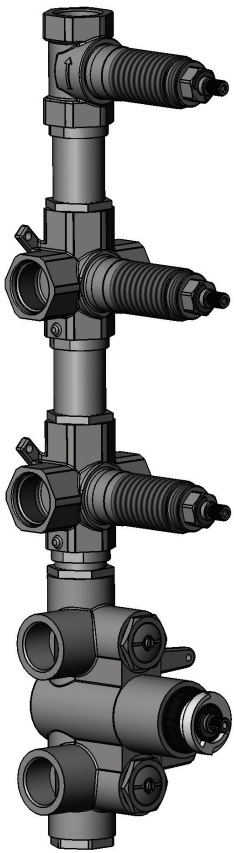

PROGRAM 1 #89SD41C

Square Shower Design – 3 outlets
Système de douche design carré – 3 sorties

 .99 Chrome

#om014

3/4" Thermostatic with 3 flow controls

Can add independent flow control
Integrated service stops, filters & back-flow preventers
13 GPM (49.2 L/min.)

Program 1 #89014T

Trim for rough-in om014

Order om014 rough-in separately
2³/₈" x 18¹/₄"

Finish: Chrome (#99)

#6007

6" ceiling arm with square flange

1/2" Male NPT inlet
Sliding flange

Finish: Chrome (#99)

#6079

10" square thin rain head

4 mm in thickness
Easy clean nozzles
High polished stainless steel
2.5 GPM (9.5 L/min.)

Finish: Chrome (#99)

#75149

Shower rail kit

Includes bar, hose and hand shower
3 position spray
Easy clean nozzles
2.5 GPM (9.5 L/min.)

Finish: Chrome (#99)

360 #6038

Square wall supply elbow

1/2" male NPT inlet
Sliding flange

Finish: Chrome (#99)

Emotion #6047

Square flush mount body spray

Directional head
Easy clean nozzles
1.5 GPM (5.7 L/min.)