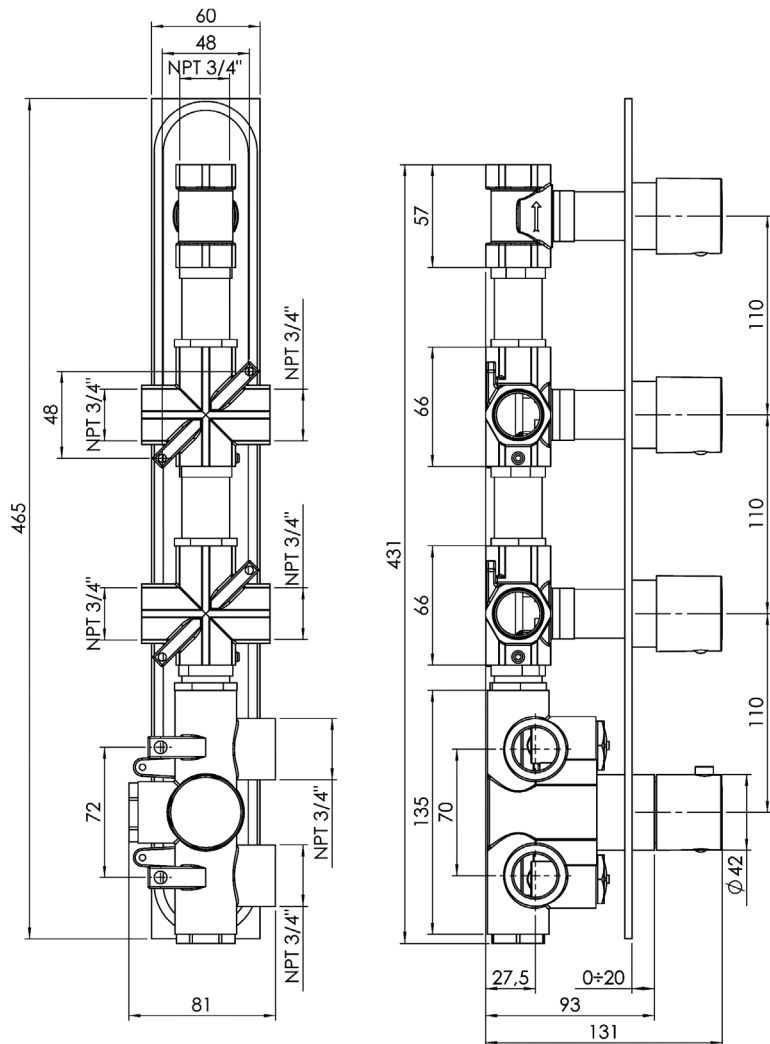

PROGRAM 1 #89SD41C

Square Shower Design – 3 outlets
Système de douche design carré – 3 sorties

 .99 Chrome

#om014

3/4" Thermostatic with 3 flow controls

Can add independent flow control
Integrated service stops, filters & back-flow preventers
13 GPM (49.2 L/min.)

Program 1 #89014T

Trim for rough-in om014

Order om014 rough-in separately
2³/₈" x 18¹/₄"

Finish: Chrome (#99)

#6007

6" ceiling arm with square flange

1/2" Male NPT inlet
Sliding flange

Finish: Chrome (#99)

#6079

10" square thin rain head

4 mm in thickness
Easy clean nozzles
High polished stainless steel
2.5 GPM (9.5 L/min.)

Finish: Chrome (#99)

#75149

Shower rail kit

Includes bar, hose and hand shower
3 position spray
Easy clean nozzles
2.5 GPM (9.5 L/min.)

Finish: Chrome (#99)

360 #6038

Square wall supply elbow

1/2" male NPT inlet
Sliding flange

Finish: Chrome (#99)

Emotion #6047

Square flush mount body spray

Directional head
Easy clean nozzles
1.5 GPM (5.7 L/min.)