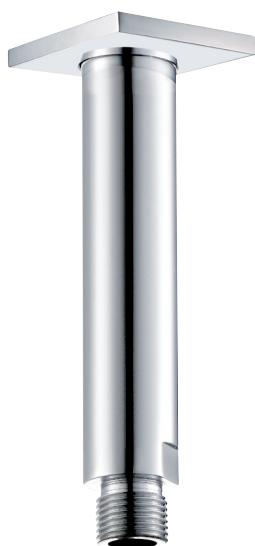

PROGRAM 1 #89SD41C

Square Shower Design – 3 outlets
Système de douche design carré – 3 sorties

 .99 Chrome

#om014

3/4" Thermostatic with 3 flow controls

Can add independent flow control
Integrated service stops, filters & back-flow preventers
13 GPM (49.2 L/min.)

Program 1 #89014T

Trim for rough-in om014

Order om014 rough-in separately
2³/₈" x 18¹/₄"

Finish: Chrome (#99)

#6007

6" ceiling arm with square flange

1/2" Male NPT inlet
Sliding flange

Finish: Chrome (#99)

#6079

10" square thin rain head

4 mm in thickness
Easy clean nozzles
High polished stainless steel
2.5 GPM (9.5 L/min.)

Finish: Chrome (#99)

#75149

Shower rail kit

Includes bar, hose and hand shower
3 position spray
Easy clean nozzles
2.5 GPM (9.5 L/min.)

Finish: Chrome (#99)

360 #6038

Square wall supply elbow

1/2" male NPT inlet
Sliding flange

Finish: Chrome (#99)

Emotion #6047

Square flush mount body spray

Directional head
Easy clean nozzles
1.5 GPM (5.7 L/min.)