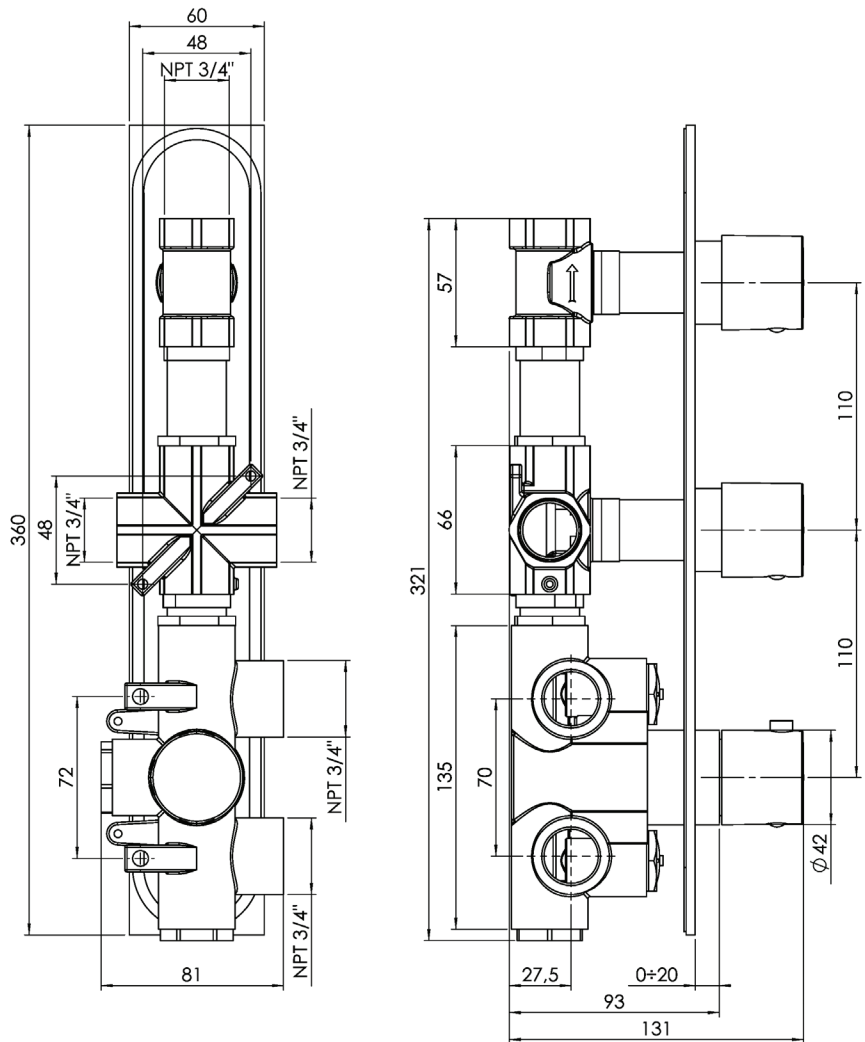

PROGRAM 1 #89SD40C

Square Shower Design – 2 outlets
Système de douche design carré – 2 sorties

 .99 Chrome

#om013

3/4" Thermostatic with 2 flow controls

Can add independent flow control
Integrated service stops, filters & back-flow preventers
Rough-in can be mounted horizontally or vertically
13 GPM (49.2 L/min.)

Program 1 #89013T

Trim for rough-in om013

Order om013 rough-in separately
2³/₈" x 14¹/₈"

Finish: Chrome (#99)

#6007

6" ceiling arm with square flange

1/2" Male NPT inlet
Sliding flange

Finish: Chrome (#99)

#6079

10" square thin rain head

4 mm in thickness
Easy clean nozzles
High polished stainless steel
2.5 GPM (9.5 L/min.)

Finish: Chrome (#99)

#75149

Shower rail kit

Includes bar, hose and hand shower
3 position spray
Easy clean nozzles
2.5 GPM (9.5 L/min.)

Finish: Chrome (#99)

360 #6038

Square wall supply elbow

1/2" male NPT inlet
Sliding flange

Finish: Chrome (#99)