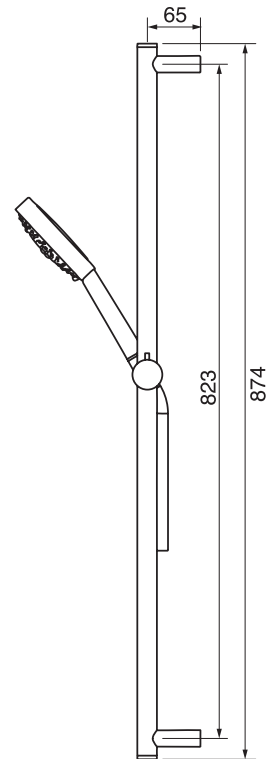

PROGRAM 1 #89SD40C

Square Shower Design – 2 outlets
Système de douche design carré – 2 sorties

 .99 Chrome

#om013

3/4" Thermostatic with 2 flow controls

Can add independent flow control
Integrated service stops, filters & back-flow preventers
Rough-in can be mounted horizontally or vertically
13 GPM (49.2 L/min.)

Program 1 #89013T

Trim for rough-in om013

Order om013 rough-in separately
2³/₈" x 14¹/₈"

Finish: Chrome (#99)

#6007

6" ceiling arm with square flange

1/2" Male NPT inlet
Sliding flange

Finish: Chrome (#99)

#6079

10" square thin rain head

4 mm in thickness
Easy clean nozzles
High polished stainless steel
2.5 GPM (9.5 L/min.)

Finish: Chrome (#99)

#75149

Shower rail kit

Includes bar, hose and hand shower
3 position spray
Easy clean nozzles
2.5 GPM (9.5 L/min.)

Finish: Chrome (#99)

360 #6038

Square wall supply elbow

1/2" male NPT inlet
Sliding flange

Finish: Chrome (#99)