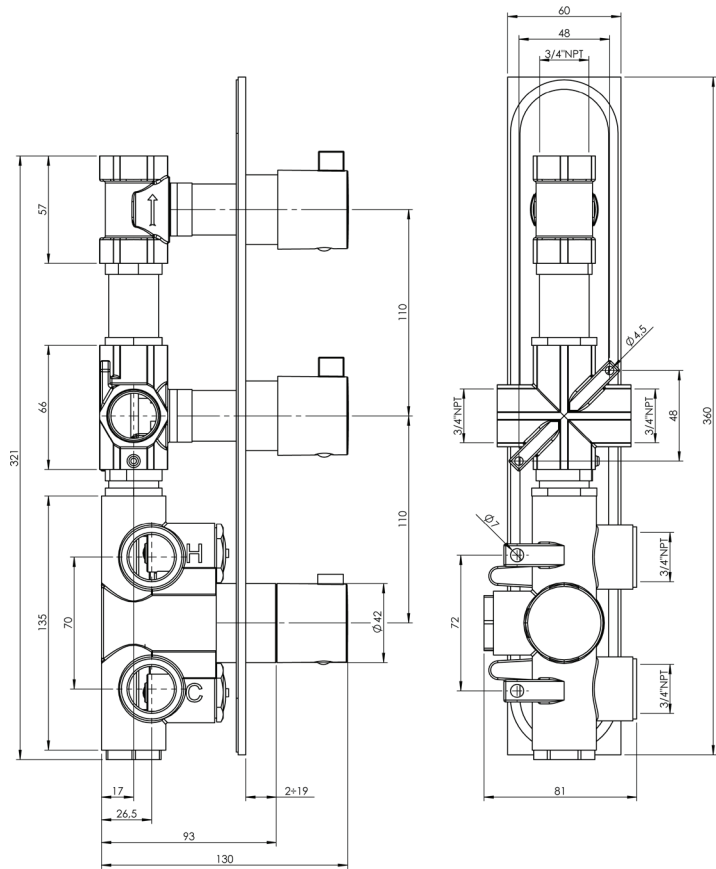

PROGRAM 1 #89SD40C

Square Shower Design – 2 outlets
Système de douche design carré – 2 sorties

 .99 Chrome

#om013

3/4" Thermostatic with 2 flow controls

Can add independent flow control
Integrated service stops, filters & back-flow preventers
Rough-in can be mounted horizontally or vertically
13 GPM (49.2 L/min.)

Program 1 #89013T

Trim for rough-in om013

Order om013 rough-in separately
2³/₈" x 14¹/₈"

Finish: Chrome (#99)

#6007

6" ceiling arm with square flange

1/2" Male NPT inlet
Sliding flange

Finish: Chrome (#99)

#6079

10" square thin rain head

4 mm in thickness
Easy clean nozzles
High polished stainless steel
2.5 GPM (9.5 L/min.)

Finish: Chrome (#99)

#75149

Shower rail kit

Includes bar, hose and hand shower
3 position spray
Easy clean nozzles
2.5 GPM (9.5 L/min.)

Finish: Chrome (#99)

360 #6038

Square wall supply elbow

1/2" male NPT inlet
Sliding flange

Finish: Chrome (#99)