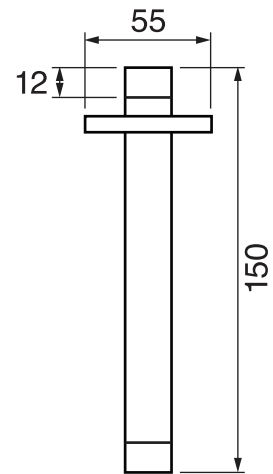

PROGRAM 1 #89SD40C

Square Shower Design – 2 outlets
Système de douche design carré – 2 sorties

 .99 Chrome

#om013

3/4" Thermostatic with 2 flow controls

Can add independent flow control
Integrated service stops, filters & back-flow preventers
Rough-in can be mounted horizontally or vertically
13 GPM (49.2 L/min.)

Program 1 #89013T

Trim for rough-in om013

Order om013 rough-in separately
2³/₈" x 14¹/₈"

Finish: Chrome (#99)

#6007

6" ceiling arm with square flange

1/2" Male NPT inlet
Sliding flange

Finish: Chrome (#99)

#6079

10" square thin rain head

4 mm in thickness
Easy clean nozzles
High polished stainless steel
2.5 GPM (9.5 L/min.)

Finish: Chrome (#99)

#75149

Shower rail kit

Includes bar, hose and hand shower
3 position spray
Easy clean nozzles
2.5 GPM (9.5 L/min.)

Finish: Chrome (#99)

360 #6038

Square wall supply elbow

1/2" male NPT inlet
Sliding flange

Finish: Chrome (#99)