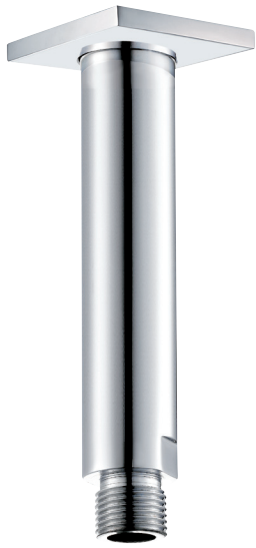

PROGRAM 1 #89SD40C

Square Shower Design – 2 outlets
Système de douche design carré – 2 sorties

 .99 Chrome

#om013

3/4" Thermostatic with 2 flow controls

Can add independent flow control
Integrated service stops, filters & back-flow preventers
Rough-in can be mounted horizontally or vertically
13 GPM (49.2 L/min.)

Program 1 #89013T

Trim for rough-in om013

Order om013 rough-in separately
2³/₈" x 14¹/₈"

Finish: Chrome (#99)

#6007

6" ceiling arm with square flange

1/2" Male NPT inlet
Sliding flange

Finish: Chrome (#99)

#6079

10" square thin rain head

4 mm in thickness
Easy clean nozzles
High polished stainless steel
2.5 GPM (9.5 L/min.)

Finish: Chrome (#99)

#75149

Shower rail kit

Includes bar, hose and hand shower
3 position spray
Easy clean nozzles
2.5 GPM (9.5 L/min.)

Finish: Chrome (#99)

360 #6038

Square wall supply elbow

1/2" male NPT inlet
Sliding flange

Finish: Chrome (#99)