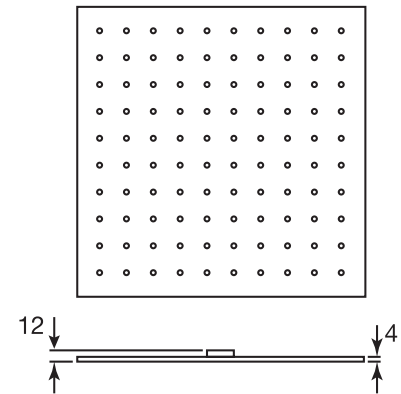

PROGRAM 1 #89SD40C

Square Shower Design – 2 outlets
Système de douche design carré – 2 sorties

 .99 Chrome

#om013

3/4" Thermostatic with 2 flow controls

Can add independent flow control
Integrated service stops, filters & back-flow preventers
Rough-in can be mounted horizontally or vertically
13 GPM (49.2 L/min.)

Program 1 #89013T

Trim for rough-in om013

Order om013 rough-in separately
2³/₈" x 14¹/₈"

Finish: Chrome (#99)

#6007

6" ceiling arm with square flange

1/2" Male NPT inlet
Sliding flange

Finish: Chrome (#99)

#6079

10" square thin rain head

4 mm in thickness
Easy clean nozzles
High polished stainless steel
2.5 GPM (9.5 L/min.)

Finish: Chrome (#99)

#75149

Shower rail kit

Includes bar, hose and hand shower
3 position spray
Easy clean nozzles
2.5 GPM (9.5 L/min.)