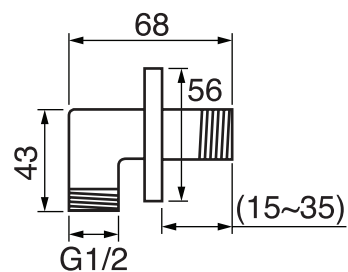

PROGRAM 1 #89SD40C

Square Shower Design – 2 outlets
Système de douche design carré – 2 sorties

 .99 Chrome

#om013

3/4" Thermostatic with 2 flow controls

Can add independent flow control
Integrated service stops, filters & back-flow preventers
Rough-in can be mounted horizontally or vertically
13 GPM (49.2 L/min.)

Program 1 #89013T

Trim for rough-in om013

Order om013 rough-in separately
2³/₈" x 14¹/₈"

Finish: Chrome (#99)

#6007

6" ceiling arm with square flange

1/2" Male NPT inlet
Sliding flange

Finish: Chrome (#99)

#6079

10" square thin rain head

4 mm in thickness
Easy clean nozzles
High polished stainless steel
2.5 GPM (9.5 L/min.)

Finish: Chrome (#99)

#75149

Shower rail kit

Includes bar, hose and hand shower
3 position spray
Easy clean nozzles
2.5 GPM (9.5 L/min.)

Finish: Chrome (#99)

360 #6038

Square wall supply elbow

1/2" male NPT inlet
Sliding flange

Finish: Chrome (#99)