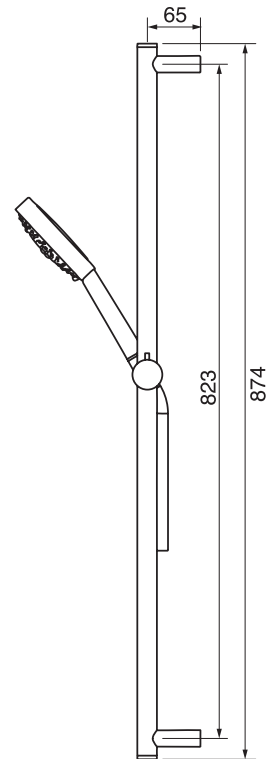

PROGRAM 1 #89SD33

Round Shower Design – 3 outlets
Système de douche design rond – 3 sorties

 .99 Chrome

#om064

Thermostatic rough-in with 3 push button controls

Can add independent control
Integrated service stops, filters & back-flow preventers
100% flow when on
13 GPM (49.2 L/min.)
Extension available

Program 1 #89064RT

Trim for rough-in om064

Order om064 rough-in separately
2³/₈" x 18¹/₄"

Finish: Chrome (#99)

#6006

6" ceiling arm with round flange

1/2" Male NPT inlet
Sliding flange

Finish: Chrome (#99)

#6027

12" round thin rain head

4 mm in thickness
Easy clean nozzles
High polished stainless steel
2.5 GPM (9.5 L/min.)

Finish: Chrome (#99)

#75149

Shower rail kit

Includes bar, hose and hand shower
3 position spray
Easy clean nozzles
2.5 GPM (9.5 L/min.)

Finish: Chrome (#99)

360 #6037

Round wall supply elbow

1/2" male NPT inlet
Sliding flange

Finish: Chrome (#99)

Spin #6146

Body spray

1.5 GPM (5.7 L/min.)