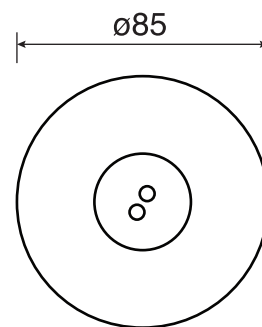

Finish: Chrome (#99)

360 #6037

Round wall supply elbow

1/2" male NPT inlet
Sliding flange

Finish: Chrome (#99)

Spin #6146

Body spray

1.5 GPM (5.7 L/min.)