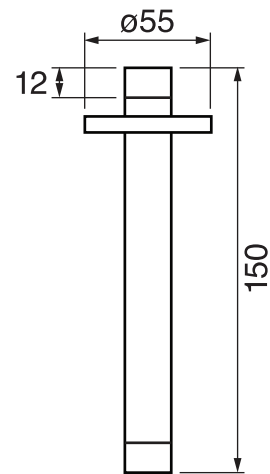

PROGRAM 1 #89SD33

Round Shower Design – 3 outlets
Système de douche design rond – 3 sorties

 .99 Chrome

#om064

Thermostatic rough-in with 3 push button controls

Can add independent control
Integrated service stops, filters & back-flow preventers
100% flow when on
13 GPM (49.2 L/min.)
Extension available

Program 1 #89064RT

Trim for rough-in om064

Order om064 rough-in separately
2³/₈" x 18¹/₄"

Finish: Chrome (#99)

#6006

6" ceiling arm with round flange

1/2" Male NPT inlet
Sliding flange

Finish: Chrome (#99)

#6027

12" round thin rain head

4 mm in thickness
Easy clean nozzles
High polished stainless steel
2.5 GPM (9.5 L/min.)

Finish: Chrome (#99)

#75149

Shower rail kit

Includes bar, hose and hand shower
3 position spray
Easy clean nozzles
2.5 GPM (9.5 L/min.)

Finish: Chrome (#99)

360 #6037

Round wall supply elbow

1/2" male NPT inlet
Sliding flange

Finish: Chrome (#99)

Spin #6146

Body spray

1.5 GPM (5.7 L/min.)