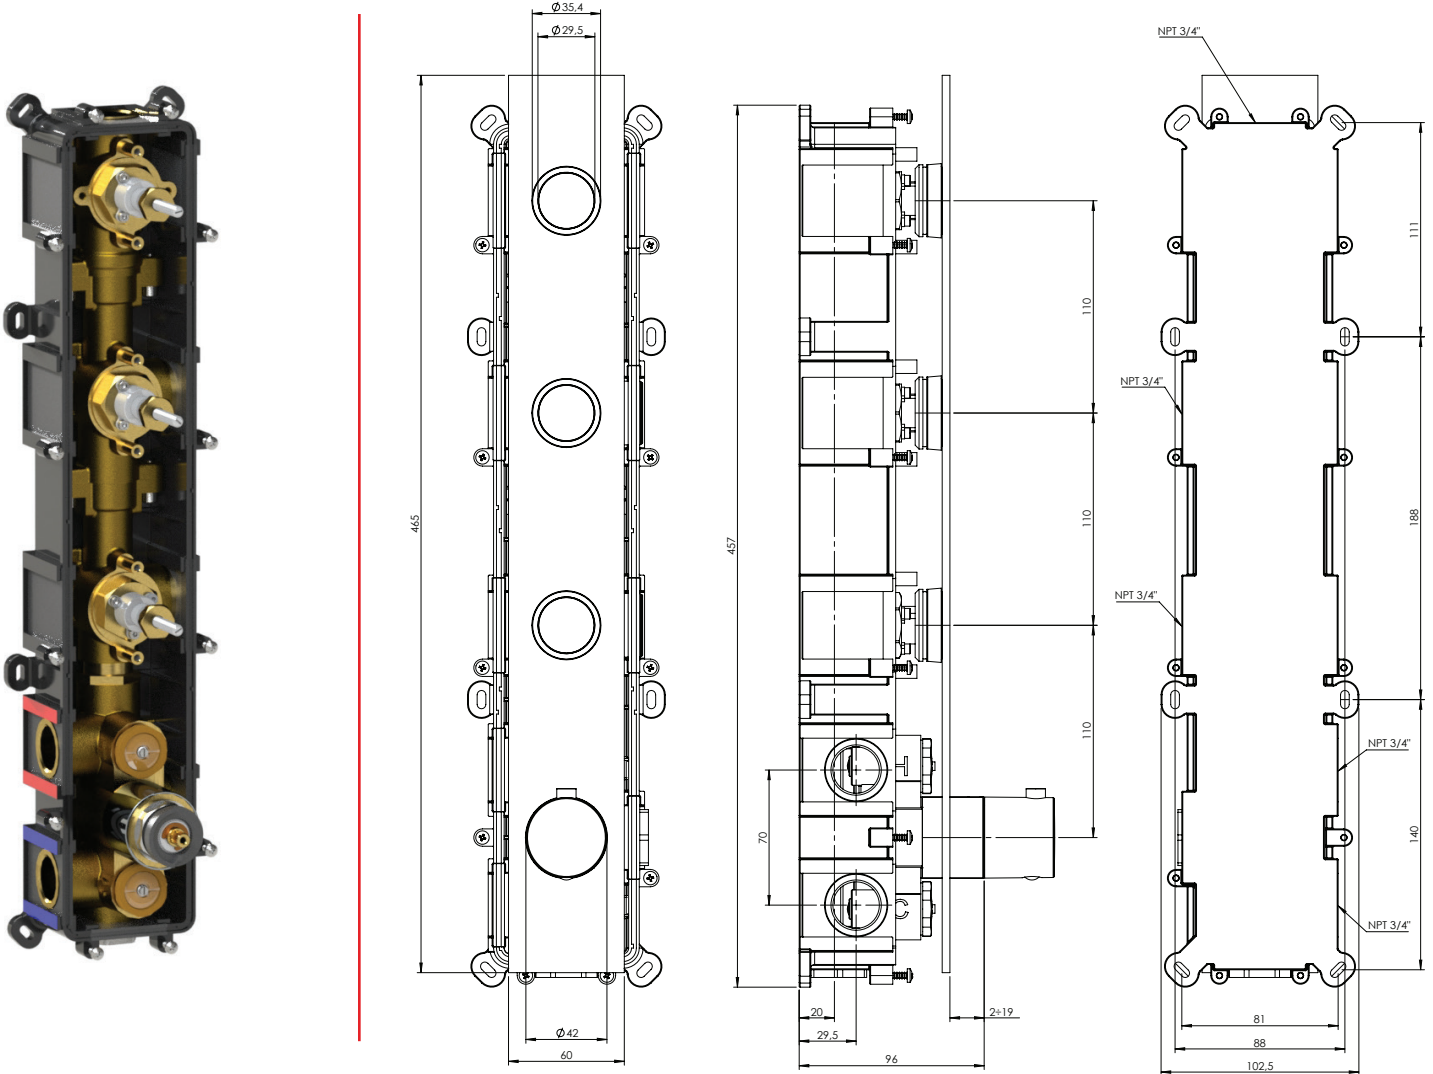

PROGRAM 1 #89SD33

Round Shower Design – 3 outlets
Système de douche design rond – 3 sorties

 .99 Chrome

#om064

Thermostatic rough-in with 3 push button controls

Can add independent control
Integrated service stops, filters & back-flow preventers
100% flow when on
13 GPM (49.2 L/min.)
Extension available

Program 1 #89064RT

Trim for rough-in om064

Order om064 rough-in separately
2³/₈" x 18¹/₄"

Finish: Chrome (#99)

#6006

6" ceiling arm with round flange

1/2" Male NPT inlet
Sliding flange

Finish: Chrome (#99)

#6027

12" round thin rain head

4 mm in thickness
Easy clean nozzles
High polished stainless steel
2.5 GPM (9.5 L/min.)

Finish: Chrome (#99)

#75149

Shower rail kit

Includes bar, hose and hand shower
3 position spray
Easy clean nozzles
2.5 GPM (9.5 L/min.)

Finish: Chrome (#99)

360 #6037

Round wall supply elbow

1/2" male NPT inlet
Sliding flange

Finish: Chrome (#99)

Spin #6146

Body spray

1.5 GPM (5.7 L/min.)