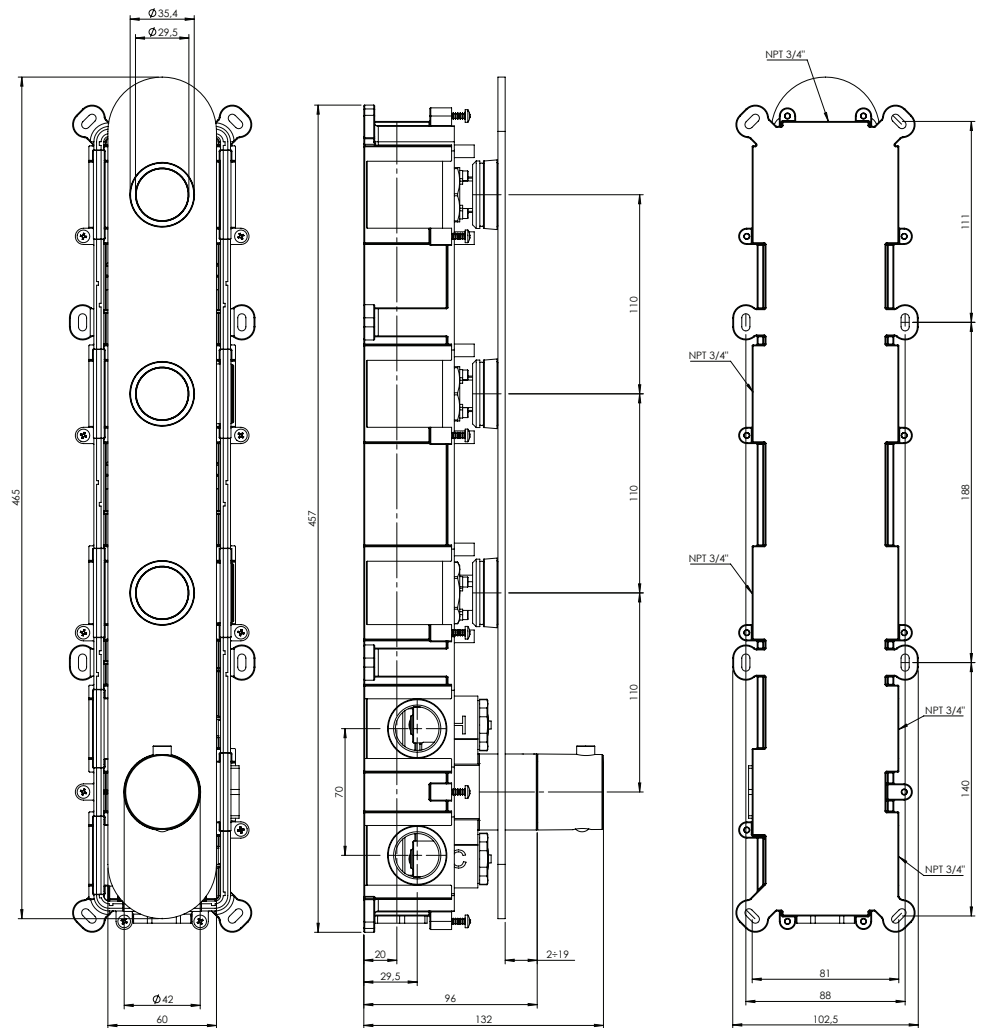

PROGRAM 1 #89SD33

Round Shower Design – 3 outlets
Système de douche design rond – 3 sorties

 .99 Chrome

#om064

Thermostatic rough-in with 3 push button controls

Can add independent control
Integrated service stops, filters & back-flow preventers
100% flow when on
13 GPM (49.2 L/min.)
Extension available

Program 1 #89064RT

Trim for rough-in om064

Order om064 rough-in separately
2³/₈" x 18¹/₄"

Finish: Chrome (#99)

#6006

6" ceiling arm with round flange

1/2" Male NPT inlet
Sliding flange

Finish: Chrome (#99)

#6027

12" round thin rain head

4 mm in thickness
Easy clean nozzles
High polished stainless steel
2.5 GPM (9.5 L/min.)

Finish: Chrome (#99)

#75149

Shower rail kit

Includes bar, hose and hand shower
3 position spray
Easy clean nozzles
2.5 GPM (9.5 L/min.)

Finish: Chrome (#99)

360 #6037

Round wall supply elbow

1/2" male NPT inlet
Sliding flange

Finish: Chrome (#99)

Spin #6146

Body spray

1.5 GPM (5.7 L/min.)