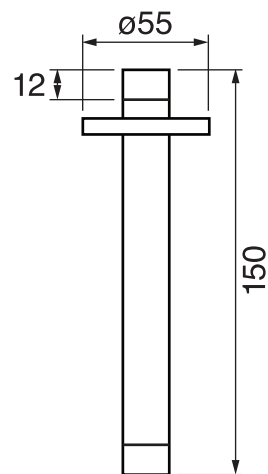

CaBano

Specs Sheet
Fiche technique

PROGRAM 1 #89SD31C

Round Shower Design – 3 outlets
Système de douche design rond – 3 sorties

 .99 Chrome

#6006

6" ceiling arm with round flange

1/2" Male NPT inlet
Sliding flange

Finish: Chrome (#99)

#6024

10" round thin rain head

4 mm in thickness
Easy clean nozzles
High polished stainless steel
2.5 GPM (9.5 L/min.)

Finish: Chrome (#99)

#75149

Shower rail kit

Includes bar, hose and hand shower
3 position spray
Easy clean nozzles
2.5 GPM (9.5 L/min.)

Finish: Chrome (#99)

360 #6037

Round wall supply elbow

1/2" male NPT inlet
Sliding flange

Finish: Chrome (#99)

Emotion #6046

Round flush mount body spray

Directional head
Easy clean nozzles
1.5 GPM (5.7 L/min.)