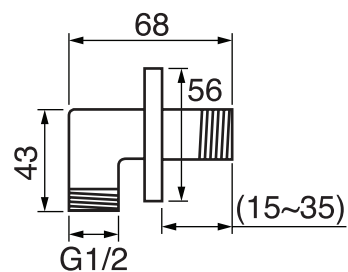

CaBano

Specs Sheet
Fiche technique

PROGRAM 1 #89SD31C

Round Shower Design – 3 outlets
Système de douche design rond – 3 sorties

 .99 Chrome

#6006

6" ceiling arm with round flange

1/2" Male NPT inlet
Sliding flange

Finish: Chrome (#99)

#6024

10" round thin rain head

4 mm in thickness
Easy clean nozzles
High polished stainless steel
2.5 GPM (9.5 L/min.)

Finish: Chrome (#99)

#75149

Shower rail kit

Includes bar, hose and hand shower
3 position spray
Easy clean nozzles
2.5 GPM (9.5 L/min.)

Finish: Chrome (#99)

360 #6037

Round wall supply elbow

1/2" male NPT inlet
Sliding flange

Finish: Chrome (#99)

Emotion #6046

Round flush mount body spray

Directional head
Easy clean nozzles
1.5 GPM (5.7 L/min.)