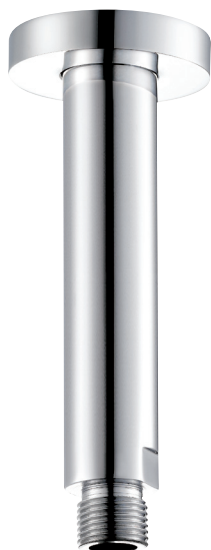

CaBano

Specs Sheet
Fiche technique

PROGRAM 1 #89SD31C

Round Shower Design – 3 outlets
Système de douche design rond – 3 sorties

 .99 Chrome

#6006

6" ceiling arm with round flange

1/2" Male NPT inlet
Sliding flange

Finish: Chrome (#99)

#6024

10" round thin rain head

4 mm in thickness
Easy clean nozzles
High polished stainless steel
2.5 GPM (9.5 L/min.)

Finish: Chrome (#99)

#75149

Shower rail kit

Includes bar, hose and hand shower
3 position spray
Easy clean nozzles
2.5 GPM (9.5 L/min.)

Finish: Chrome (#99)

360 #6037

Round wall supply elbow

1/2" male NPT inlet
Sliding flange

Finish: Chrome (#99)

Emotion #6046

Round flush mount body spray

Directional head
Easy clean nozzles
1.5 GPM (5.7 L/min.)

Finish: Chrome (#99)