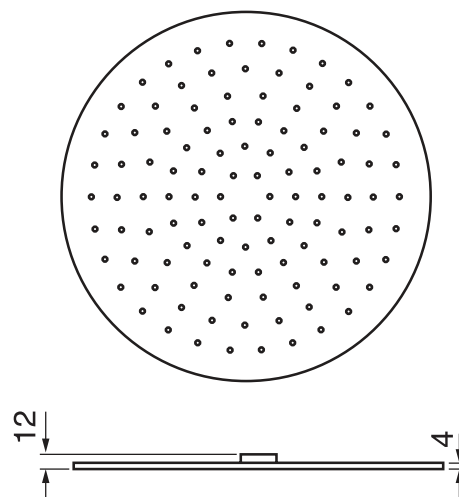

CaBano

Specs Sheet
Fiche technique

PROGRAM 1 #89SD31C

Round Shower Design – 3 outlets
Système de douche design rond – 3 sorties

 .99 Chrome

#6006

6" ceiling arm with round flange

1/2" Male NPT inlet
Sliding flange

Finish: Chrome (#99)

#6024

10" round thin rain head

4 mm in thickness
Easy clean nozzles
High polished stainless steel
2.5 GPM (9.5 L/min.)

Finish: Chrome (#99)

#75149

Shower rail kit

Includes bar, hose and hand shower
3 position spray
Easy clean nozzles
2.5 GPM (9.5 L/min.)

Finish: Chrome (#99)

360 #6037

Round wall supply elbow

1/2" male NPT inlet
Sliding flange

Finish: Chrome (#99)

Emotion #6046

Round flush mount body spray

Directional head
Easy clean nozzles
1.5 GPM (5.7 L/min.)