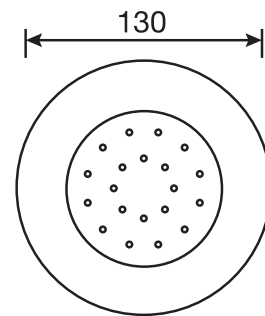

CaBano

Specs Sheet
Fiche technique

PROGRAM 1 #89SD31C

Round Shower Design – 3 outlets
Système de douche design rond – 3 sorties

 .99 Chrome

#6006

6" ceiling arm with round flange

1/2" Male NPT inlet
Sliding flange

Finish: Chrome (#99)

#6024

10" round thin rain head

4 mm in thickness
Easy clean nozzles
High polished stainless steel
2.5 GPM (9.5 L/min.)

Finish: Chrome (#99)

#75149

Shower rail kit

Includes bar, hose and hand shower
3 position spray
Easy clean nozzles
2.5 GPM (9.5 L/min.)

Finish: Chrome (#99)

360 #6037

Round wall supply elbow

1/2" male NPT inlet
Sliding flange

Finish: Chrome (#99)

Emotion #6046

Round flush mount body spray

Directional head
Easy clean nozzles
1.5 GPM (5.7 L/min.)