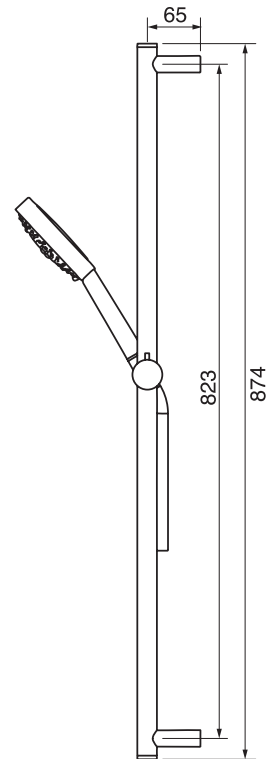

CaBano

Specs Sheet
Fiche technique

PROGRAM 1 #89SD31C

Round Shower Design – 3 outlets
Système de douche design rond – 3 sorties

 .99 Chrome

#6006

6" ceiling arm with round flange

1/2" Male NPT inlet
Sliding flange

Finish: Chrome (#99)

#6024

10" round thin rain head

4 mm in thickness
Easy clean nozzles
High polished stainless steel
2.5 GPM (9.5 L/min.)

Finish: Chrome (#99)

#75149

Shower rail kit

Includes bar, hose and hand shower
3 position spray
Easy clean nozzles
2.5 GPM (9.5 L/min.)

Finish: Chrome (#99)

360 #6037

Round wall supply elbow

1/2" male NPT inlet
Sliding flange

Finish: Chrome (#99)

Emotion #6046

Round flush mount body spray

Directional head
Easy clean nozzles
1.5 GPM (5.7 L/min.)