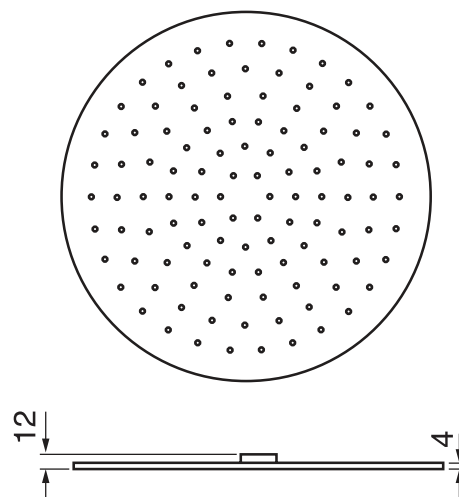

## PROGRAM 1 #89SD31

Round Shower Design – 3 outlets  
Système de douche design rond – 3 sorties

 .99 Chrome

## #6018

18" shower arm with round flange

1/2" Male NPT inlet  
Sliding flange

Finish: Chrome (#99)

## #6024

10" round thin rain head

4 mm in thickness  
Easy clean nozzles  
High polished stainless steel  
2.5 GPM (9.5 L/min.)

Finish: Chrome (#99)