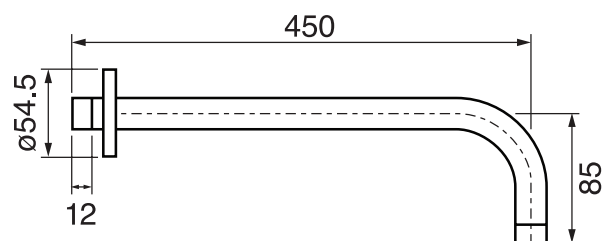

## PROGRAM 1 #89SD31

Round Shower Design – 3 outlets  
Système de douche design rond – 3 sorties

 .99 Chrome

## #6018

18" shower arm with round flange

1/2" Male NPT inlet  
Sliding flange

Finish: Chrome (#99)

## #6024

10" round thin rain head

4 mm in thickness  
Easy clean nozzles  
High polished stainless steel  
2.5 GPM (9.5 L/min.)

Finish: Chrome (#99)