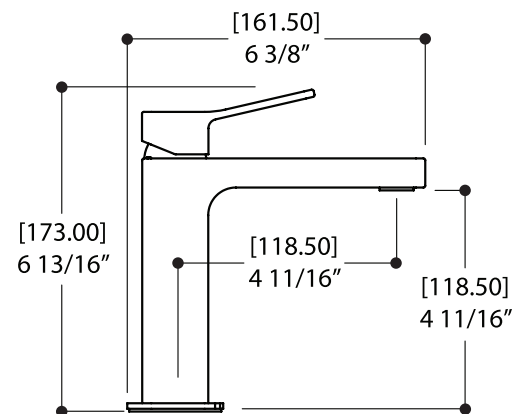

## Zink #69301D

Single hole basin faucet

Includes press pop-up drain  
1.5 GPM (5.7 L/min.)

Finish: Chrome (#99)  
Black (#175)