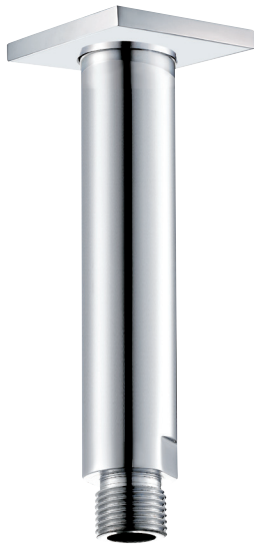

## LEXUS #68SD32C

Square Shower Design – 2 outlets  
Système de douche design carré – 2 sorties

■ .175 Matt Black

## Lexus #68013T

Trim for rough-in om013

Order om013 rough-in separately  
2 3/8" x 14 1/8"

Finishes: Chrome (#99)  
Matt black (#175)

## #6007

6" ceiling arm with square flange

1/2" Male NPT inlet  
Sliding flange

Finish: Chrome (#99)

## #6079

10" square thin rain head

4 mm in thickness  
Easy clean nozzles  
High polished stainless steel  
2.5 GPM (9.5 L/min.)

Finish: Chrome (#99)