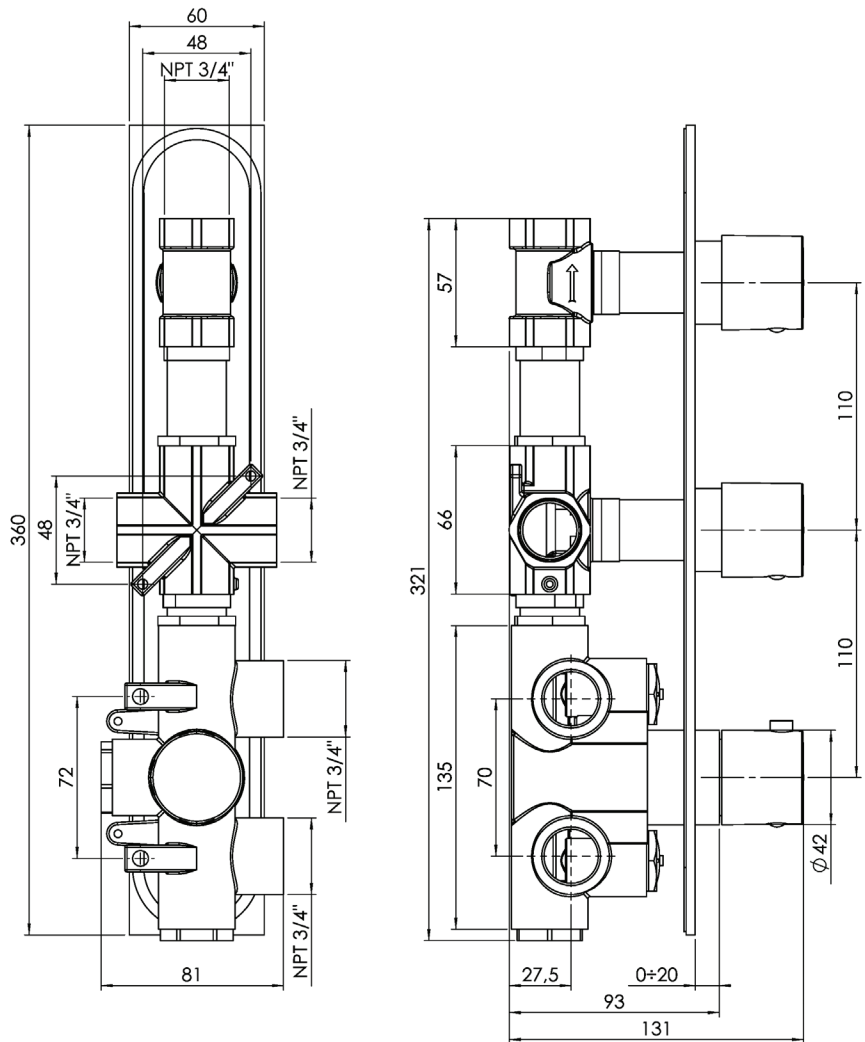

## LEXUS #68SD32C

Square Shower Design – 2 outlets  
Système de douche design carré – 2 sorties

■ .175 Matt Black

## #om013

3/4" Thermostatic with 2 flow controls

Can add independent flow control  
Integrated service stops, filters & back-flow preventers  
Rough-in can be mounted horizontally or vertically  
13 GPM (49.2 L/min.)

## Lexus #68013T

Trim for rough-in om013

Order om013 rough-in separately  
2 3/8" x 14 1/8"

Finishes: Chrome (#99)  
Matt black (#175)

## #6079

10" square thin rain head

4 mm in thickness  
Easy clean nozzles  
High polished stainless steel  
2.5 GPM (9.5 L/min.)

Finish: Chrome (#99)