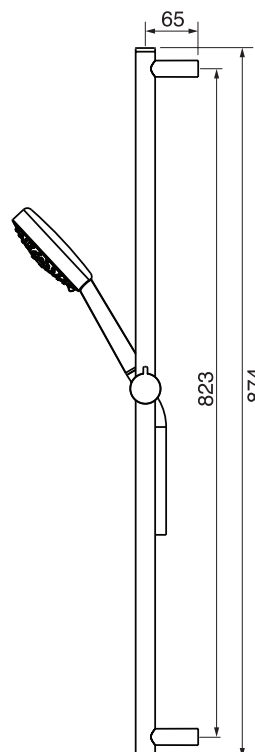

## #6007

6" ceiling arm with square flange

1/2" Male NPT inlet  
Sliding flange

Finish: Chrome (#99)

## #6079

10" square thin rain head

4 mm in thickness  
Easy clean nozzles  
High polished stainless steel  
2.5 GPM (9.5 L/min.)

Finish: Chrome (#99)

## #75150

Shower rail kit

Includes bar, hose and hand shower  
3 position spray  
Easy clean nozzles  
2.5 GPM (9.5 L/min.)

Finish: Matt Black (#175)

## 360 #6038

Square wall supply elbow

1/2" male NPT inlet  
Sliding flange

Finish: Chrome (#99)