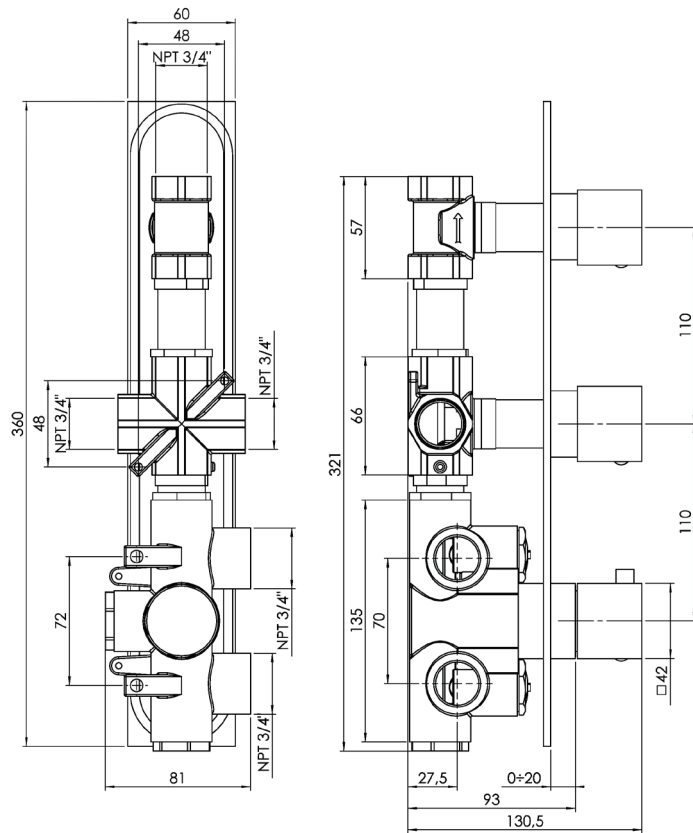

## LEXUS #68SD32C

Square Shower Design – 2 outlets  
Système de douche design carré – 2 sorties

■ .175 Matt Black

## #om013

3/4" Thermostatic with 2 flow controls

Can add independent flow control  
Integrated service stops, filters & back-flow preventers  
Rough-in can be mounted horizontally or vertically  
13 GPM (49.2 L/min.)

## Lexus #68013T

Trim for rough-in om013

Order om013 rough-in separately  
2 3/8" x 14 1/8"

Finishes: Chrome (#99)  
Matt black (#175)

## #6079

10" square thin rain head

4 mm in thickness  
Easy clean nozzles  
High polished stainless steel  
2.5 GPM (9.5 L/min.)

Finish: Chrome (#99)