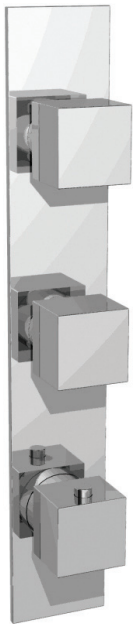

Lexus #68013T

Trim for rough-in om013

Order om013 rough-in separately
2 3/8" x 14 1/8"

Finishes: Chrome (#99)
Matt black (#175)