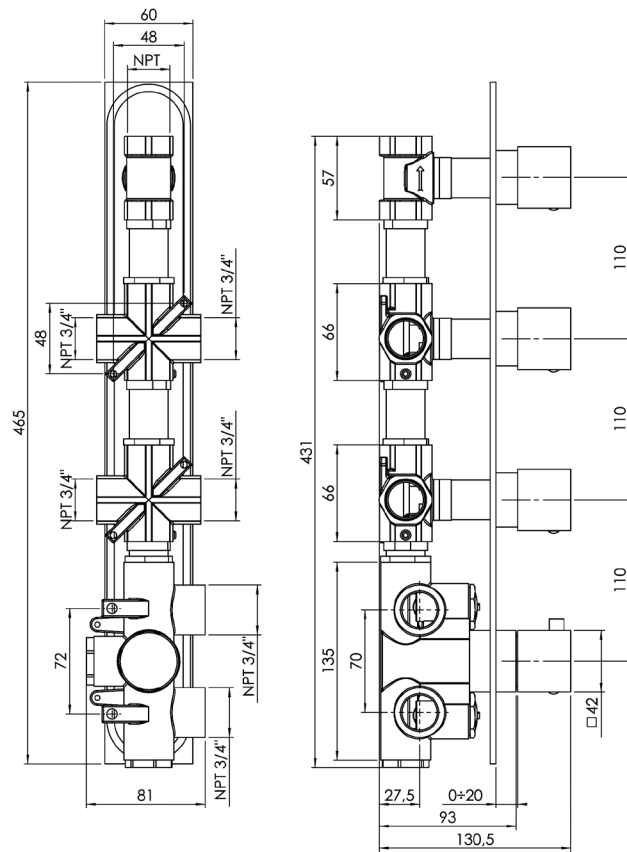

LEXUS #68SD31

Square Shower Design – 3 outlets
Système de douche design carré – 3 sorties

 .99 Chrome

#om014

3/4" Thermostatic with 3 flow controls

Can add independent flow control
Integrated service stops, filters & back-flow preventers
13 GPM (49.2 L/min.)

Lexus #68014T

Trim for rough-in om014

Order om014 rough-in separately
2³/₈" x 1⁸/₄"

Finishes: Chrome (#99)
Matt black (#175)

#6016

16" shower arm with square flange

1/2" Male NPT inlet
Sliding flange

Finish: Chrome (#99)

#6079

10" square thin rain head

4 mm in thickness
Easy clean nozzles
High polished stainless steel
2.5 GPM (9.5 L/min.)

Finish: Chrome (#99)

#75117

Shower rail kit

Includes bar, hose and hand shower
Single spray hand shower
Easy clean nozzles
2 GPM (7.5 L/min.)

Finish: Chrome (#99)

Edge #6031

Wall supply elbow

1/2" male NPT inlet
Easy slide installation

Finish: Chrome (#99)

Emotion #6047

Square flush mount body spray

Directional head
Easy clean nozzles
1.5 GPM (5.7 L/min.)