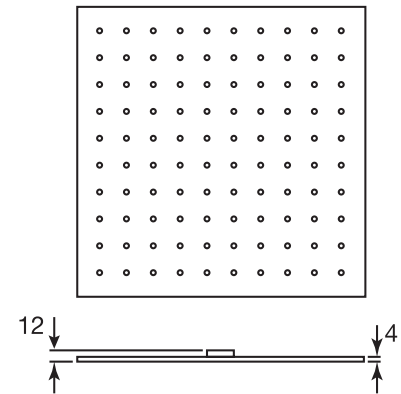

Lexus #68014T

Trim for rough-in om014

Order om014 rough-in separately
2³/₈" x 1⁸/₄"

Finishes: Chrome (#99)
Matt black (#175)

#6016

16" shower arm with square flange

1/2" Male NPT inlet
Sliding flange

Finish: Chrome (#99)

#6079

10" square thin rain head

4 mm in thickness
Easy clean nozzles
High polished stainless steel
2.5 GPM (9.5 L/min.)

Finish: Chrome (#99)

#75117

Shower rail kit

Includes bar, hose and hand shower
Single spray hand shower
Easy clean nozzles
2 GPM (7.5 L/min.)