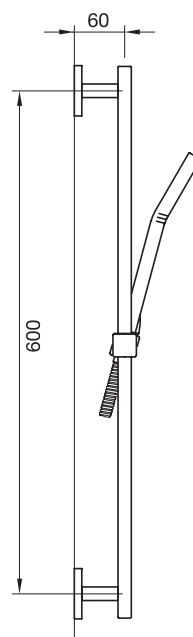

LEXUS #68SD31

Square Shower Design – 3 outlets
Système de douche design carré – 3 sorties

 .99 Chrome

#om014

3/4" Thermostatic with 3 flow controls

Can add independent flow control
Integrated service stops, filters & back-flow preventers
13 GPM (49.2 L/min.)

Lexus #68014T

Trim for rough-in om014

Order om014 rough-in separately
2³/₈" x 1⁸/₄"

Finishes: Chrome (#99)
Matt black (#175)

#6016

16" shower arm with square flange

1/2" Male NPT inlet
Sliding flange

Finish: Chrome (#99)

#6079

10" square thin rain head

4 mm in thickness
Easy clean nozzles
High polished stainless steel
2.5 GPM (9.5 L/min.)

Finish: Chrome (#99)

#75117

Shower rail kit

Includes bar, hose and hand shower
Single spray hand shower
Easy clean nozzles
2 GPM (7.5 L/min.)

Finish: Chrome (#99)

Edge #6031

Wall supply elbow

1/2" male NPT inlet
Easy slide installation

Finish: Chrome (#99)

Emotion #6047

Square flush mount body spray

Directional head
Easy clean nozzles
1.5 GPM (5.7 L/min.)