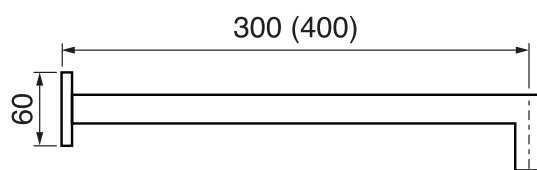

LEXUS #68SD31

Square Shower Design – 3 outlets
Système de douche design carré – 3 sorties

 .99 Chrome

#om014

3/4" Thermostatic with 3 flow controls

Can add independent flow control
Integrated service stops, filters & back-flow preventers
13 GPM (49.2 L/min.)

Lexus #68014T

Trim for rough-in om014

Order om014 rough-in separately
2³/₈" x 1⁸/₄"

Finishes: Chrome (#99)
Matt black (#175)

#6016

16" shower arm with square flange

1/2" Male NPT inlet
Sliding flange

Finish: Chrome (#99)

#6079

10" square thin rain head

4 mm in thickness
Easy clean nozzles
High polished stainless steel
2.5 GPM (9.5 L/min.)

Finish: Chrome (#99)

#75117

Shower rail kit

Includes bar, hose and hand shower
Single spray hand shower
Easy clean nozzles
2 GPM (7.5 L/min.)

Finish: Chrome (#99)

Edge #6031

Wall supply elbow

1/2" male NPT inlet
Easy slide installation

Finish: Chrome (#99)

Emotion #6047

Square flush mount body spray

Directional head
Easy clean nozzles
1.5 GPM (5.7 L/min.)