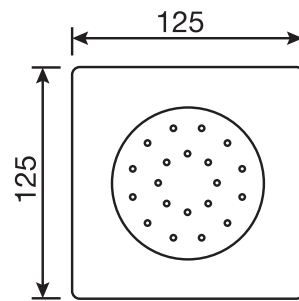

Lexus #68014T

Trim for rough-in om014

Order om014 rough-in separately
2³/₈" x 1⁸/₄"

Finishes: Chrome (#99)
Matt black (#175)

#6016

16" shower arm with square flange

1/2" Male NPT inlet
Sliding flange

Finish: Chrome (#99)

#6079

10" square thin rain head

4 mm in thickness
Easy clean nozzles
High polished stainless steel
2.5 GPM (9.5 L/min.)

Finish: Chrome (#99)

#75117

Shower rail kit

Includes bar, hose and hand shower
Single spray hand shower
Easy clean nozzles
2 GPM (7.5 L/min.)

Finish: Chrome (#99)

Edge #6031

Wall supply elbow

1/2" male NPT inlet
Easy slide installation

Finish: Chrome (#99)

Emotion #6047

Square flush mount body spray

Directional head
Easy clean nozzles
1.5 GPM (5.7 L/min.)