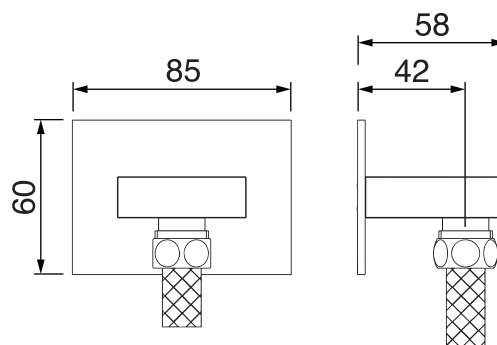

Lexus #68014T

Trim for rough-in om014

Order om014 rough-in separately
2³/₈" x 1⁸/₄"

Finishes: Chrome (#99)
Matt black (#175)

#6016

16" shower arm with square flange

1/2" Male NPT inlet
Sliding flange

Finish: Chrome (#99)

#6079

10" square thin rain head

4 mm in thickness
Easy clean nozzles
High polished stainless steel
2.5 GPM (9.5 L/min.)

Finish: Chrome (#99)

#75117

Shower rail kit

Includes bar, hose and hand shower
Single spray hand shower
Easy clean nozzles
2 GPM (7.5 L/min.)

Finish: Chrome (#99)

Edge #6031

Wall supply elbow

1/2" male NPT inlet
Easy slide installation

Finish: Chrome (#99)

Emotion #6047

Square flush mount body spray

Directional head
Easy clean nozzles
1.5 GPM (5.7 L/min.)