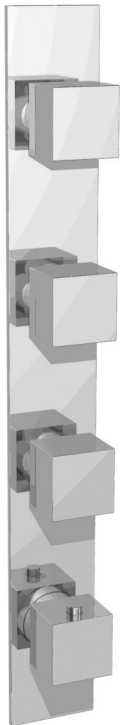

LEXUS #68SD31

Square Shower Design – 3 outlets
Système de douche design carré – 3 sorties

 .99 Chrome

#om014

3/4" Thermostatic with 3 flow controls

Can add independent flow control
Integrated service stops, filters & back-flow preventers
13 GPM (49.2 L/min.)

Lexus #68014T

Trim for rough-in om014

Order om014 rough-in separately
2³/₈" x 1⁸/₄"

Finishes: Chrome (#99)
Matt black (#175)

#6016

16" shower arm with square flange

1/2" Male NPT inlet
Sliding flange

Finish: Chrome (#99)

#6079

10" square thin rain head

4 mm in thickness
Easy clean nozzles
High polished stainless steel
2.5 GPM (9.5 L/min.)

Finish: Chrome (#99)

#75117

Shower rail kit

Includes bar, hose and hand shower
Single spray hand shower
Easy clean nozzles
2 GPM (7.5 L/min.)

Finish: Chrome (#99)

Edge #6031

Wall supply elbow

1/2" male NPT inlet
Easy slide installation

Finish: Chrome (#99)

Emotion #6047

Square flush mount body spray

Directional head
Easy clean nozzles
1.5 GPM (5.7 L/min.)