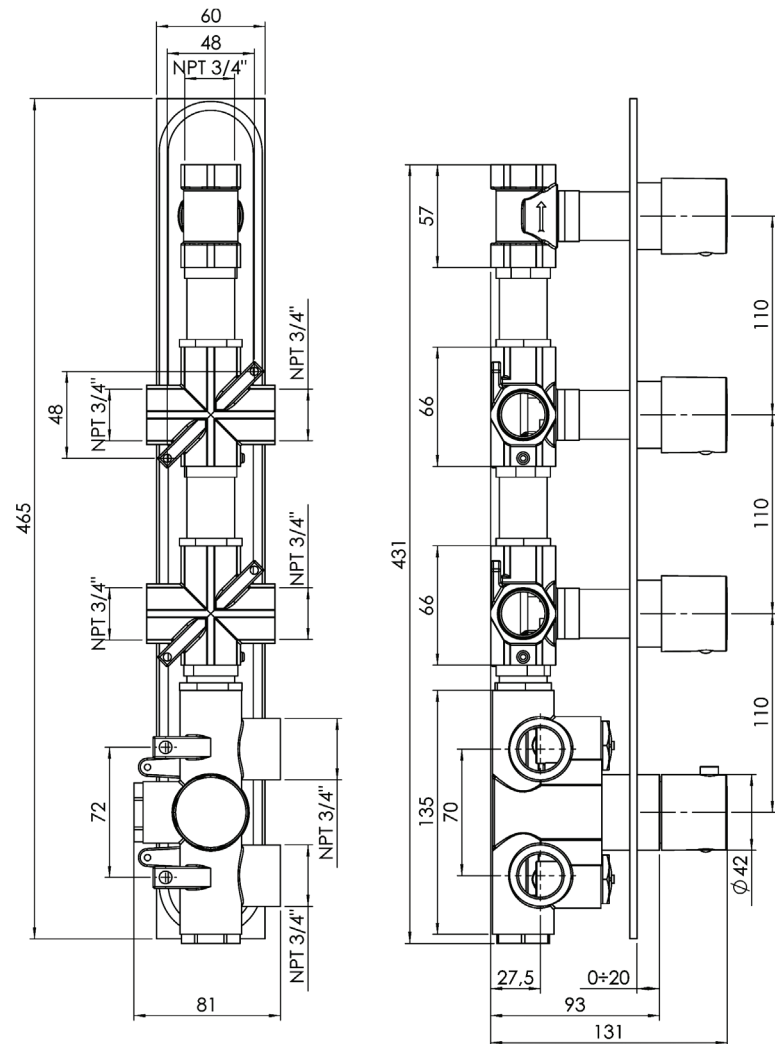

LEXUS #68SD31

Square Shower Design – 3 outlets
Système de douche design carré – 3 sorties

 .99 Chrome

#om014

3/4" Thermostatic with 3 flow controls

Can add independent flow control
Integrated service stops, filters & back-flow preventers
13 GPM (49.2 L/min.)

Lexus #68014T

Trim for rough-in om014

Order om014 rough-in separately
2³/₈" x 1⁸/₄"

Finishes: Chrome (#99)
Matt black (#175)

#6016

16" shower arm with square flange

1/2" Male NPT inlet
Sliding flange

Finish: Chrome (#99)

#6079

10" square thin rain head

4 mm in thickness
Easy clean nozzles
High polished stainless steel
2.5 GPM (9.5 L/min.)

Finish: Chrome (#99)

#75117

Shower rail kit

Includes bar, hose and hand shower
Single spray hand shower
Easy clean nozzles
2 GPM (7.5 L/min.)

Finish: Chrome (#99)

Edge #6031

Wall supply elbow

1/2" male NPT inlet
Easy slide installation

Finish: Chrome (#99)

Emotion #6047

Square flush mount body spray

Directional head
Easy clean nozzles
1.5 GPM (5.7 L/min.)