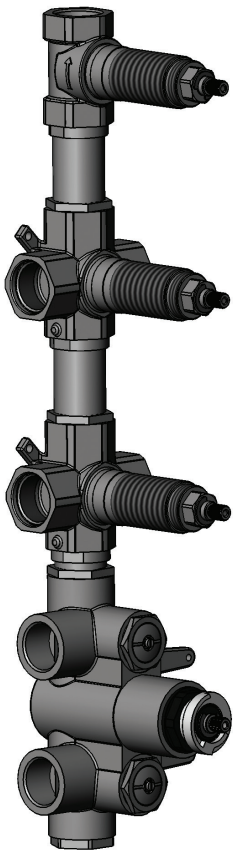

LEXUS #68SD31

Square Shower Design – 3 outlets
Système de douche design carré – 3 sorties

 .99 Chrome

#om014

3/4" Thermostatic with 3 flow controls

Can add independent flow control
Integrated service stops, filters & back-flow preventers
13 GPM (49.2 L/min.)

Lexus #68014T

Trim for rough-in om014

Order om014 rough-in separately
2³/₈" x 1⁸/₄"

Finishes: Chrome (#99)
Matt black (#175)

#6016

16" shower arm with square flange

1/2" Male NPT inlet
Sliding flange

Finish: Chrome (#99)

#6079

10" square thin rain head

4 mm in thickness
Easy clean nozzles
High polished stainless steel
2.5 GPM (9.5 L/min.)

Finish: Chrome (#99)

#75117

Shower rail kit

Includes bar, hose and hand shower
Single spray hand shower
Easy clean nozzles
2 GPM (7.5 L/min.)

Finish: Chrome (#99)

Edge #6031

Wall supply elbow

1/2" male NPT inlet
Easy slide installation

Finish: Chrome (#99)

Emotion #6047

Square flush mount body spray

Directional head
Easy clean nozzles
1.5 GPM (5.7 L/min.)