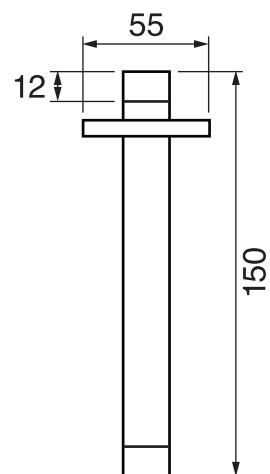

CaBano

Specs Sheet
Fiche technique

EDGE #64SD32C

Square Shower Design – 2 outlets
Système de douche design carré – 2 sorties

 .99 Chrome

#om021

3/4" Thermostatic with 2 way diverter

Can add independent flow control
Integrated service stops, filters & back-flow preventers
Rough-in can be mounted horizontally or vertically
12 GPM (45.4 L/min.)

Edge #64021T

Trim for rough-in om021

Order om021 rough-in separately
2⁵/₈" x 9⁷/₈"

Finish: Chrome (#99)

#6007

6" ceiling arm with square flange

1/2" Male NPT inlet
Sliding flange

Finish: Chrome (#99)

#6079

10" square thin rain head

4 mm in thickness
Easy clean nozzles
High polished stainless steel
2.5 GPM (9.5 L/min.)

Finish: Chrome (#99)

Quadra #75111

Shower rail kit

Includes bar, hose and hand shower
3 position spray with massage
Easy clean nozzles
2.5 GPM (9.5 L/min.)

Finish: Chrome (#99)

Edge #6031

Wall supply elbow

1/2" male NPT inlet
Easy slide installation

Finish: Chrome (#99)