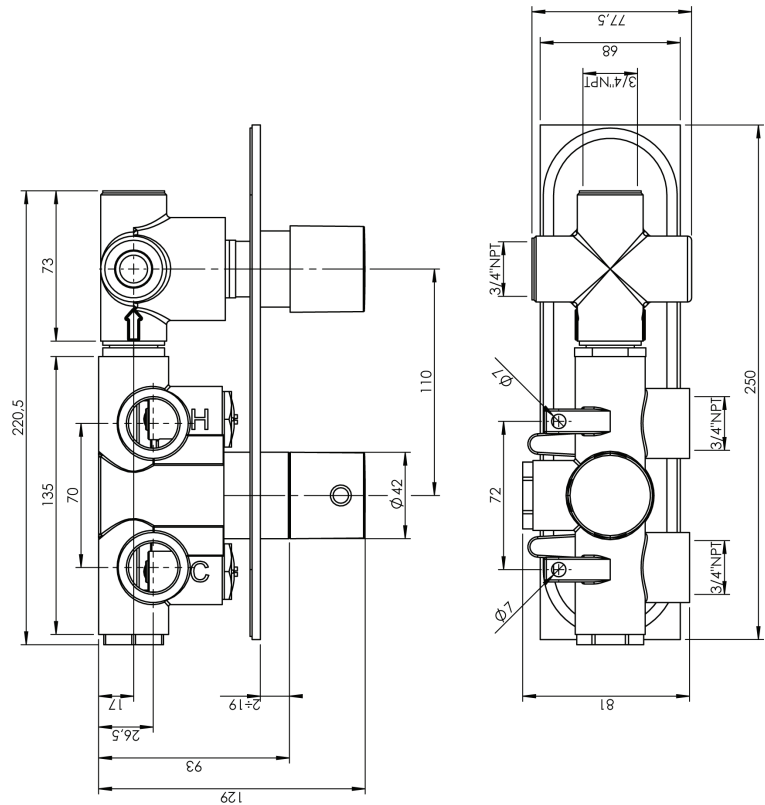

CaBano

Specs Sheet
Fiche technique

EDGE #64SD32C

Square Shower Design – 2 outlets
Système de douche design carré – 2 sorties

 .99 Chrome

#om021

3/4" Thermostatic with 2 way diverter

Can add independent flow control
Integrated service stops, filters & back-flow preventers
Rough-in can be mounted horizontally or vertically
12 GPM (45.4 L/min.)

Edge #64021T

Trim for rough-in om021

Order om021 rough-in separately
2⁵/₈" x 9⁷/₈"

Finish: Chrome (#99)

#6007

6" ceiling arm with square flange

1/2" Male NPT inlet
Sliding flange

Finish: Chrome (#99)

#6079

10" square thin rain head

4 mm in thickness
Easy clean nozzles
High polished stainless steel
2.5 GPM (9.5 L/min.)

Finish: Chrome (#99)

Quadra #75111

Shower rail kit

Includes bar, hose and hand shower
3 position spray with massage
Easy clean nozzles
2.5 GPM (9.5 L/min.)

Finish: Chrome (#99)

Edge #6031

Wall supply elbow

1/2" male NPT inlet
Easy slide installation

Finish: Chrome (#99)