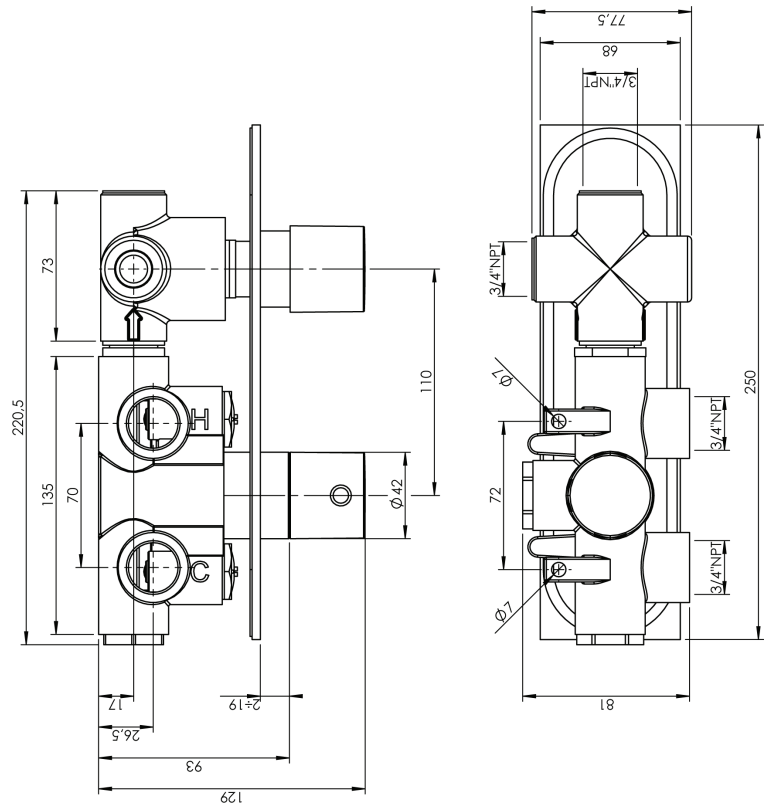

## EDGE #64SD32

Square Shower Design – 2 outlets  
Système de douche design carré – 2 sorties

 .99 Chrome

## #om021

3/4" Thermostatic with 2 way diverter

Can add independent flow control  
Integrated service stops, filters & back-flow preventers  
Rough-in can be mounted horizontally or vertically  
12 GPM (45.4 L/min.)

## Edge #64021T

Trim for rough-in om021

Order om021 rough-in separately  
2<sup>5</sup>/<sub>8</sub>" x 9<sup>7</sup>/<sub>8</sub>"

Finish: Chrome (#99)

## #6079

10" square thin rain head

4 mm in thickness  
Easy clean nozzles  
High polished stainless steel  
2.5 GPM (9.5 L/min.)

Finish: Chrome (#99)