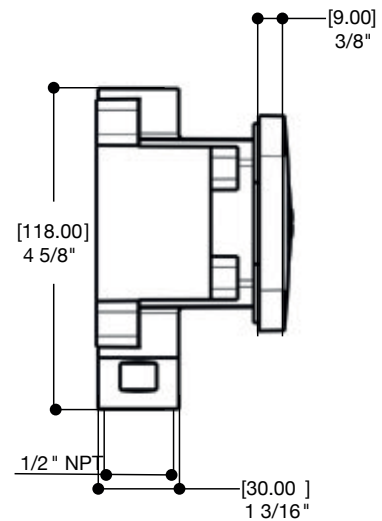

Spin #6147

Body spray

1.5 GPM (5.7 L/min.)
Rough not included

Finish: Chrome (#99)