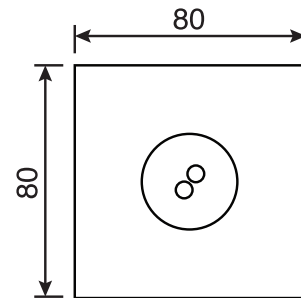

Spin #6147

Body spray

1.5 GPM (5.7 L/min.)
Rough not included

Finish: Chrome (#99)