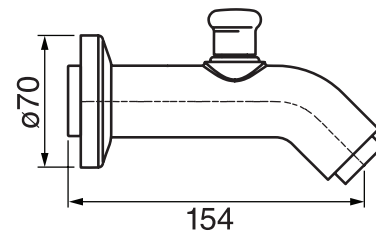

#4920

Diverter tub spout

1/2" female inlet
Sliding flange
No aerator

Finish: Chrome (#99)