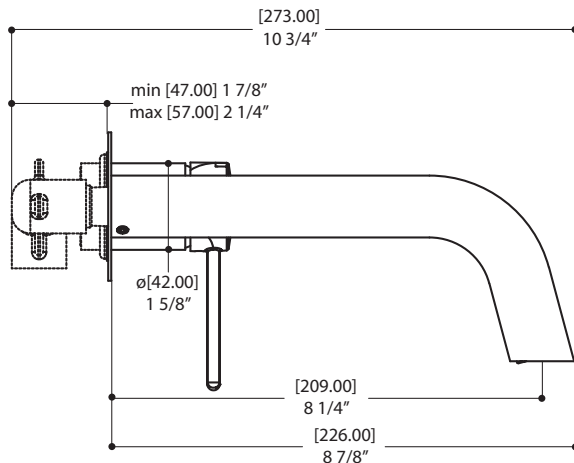

CIRCO # 40729

wallmount lavatory faucet

FEATURES

- Solid brass
- Single-control lever
- Ceramic cartridge
- Press pop-up drain included
- 1/2" female connection
- Reduced water-efficient flow: 1.5 gpm (5.7 L/min)

SPECS AT LARGE

Overall projection: 8 7/8" **Flow rate:** 1.5 gpm (5.7 L/min)
CC spout projection: 8 1/4"
Total height: 4 7/8"

last revision : 26/07/2017