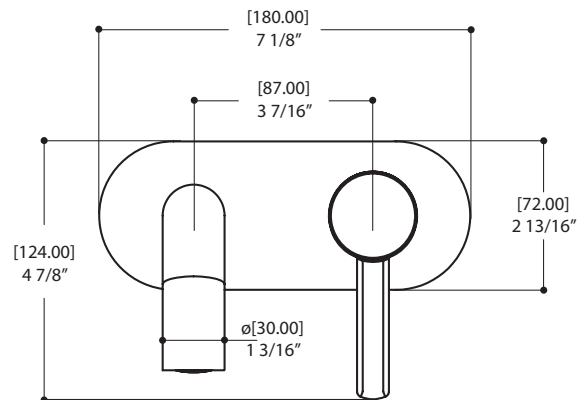

CIRCO # 40729

wallmount lavatory faucet

FEATURES

- Solid brass
- Single-control lever
- Ceramic cartridge
- Press pop-up drain included
- 1/2" female connection
- Reduced water-efficient flow: 1.5 gpm (5.7 L/min)

SPECS AT LARGE

Overall projection: 8 7/8" **Flow rate:** 1.5 gpm (5.7 L/min)
CC spout projection: 8 1/4"
Total height: 4 7/8"

last revision : 26/07/2017