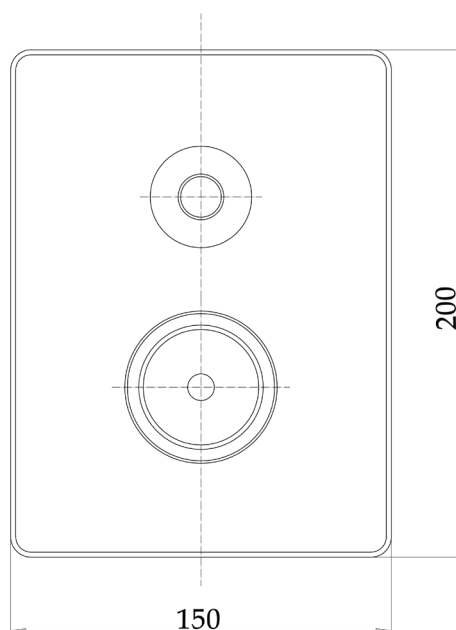

Quadrato #39154ST

Trim for rough-in PBD50CC888

Order PBD50CC888 rough-in separately
5⁷/₈" x 7⁷/₈"

Finish: Chrome (#99)